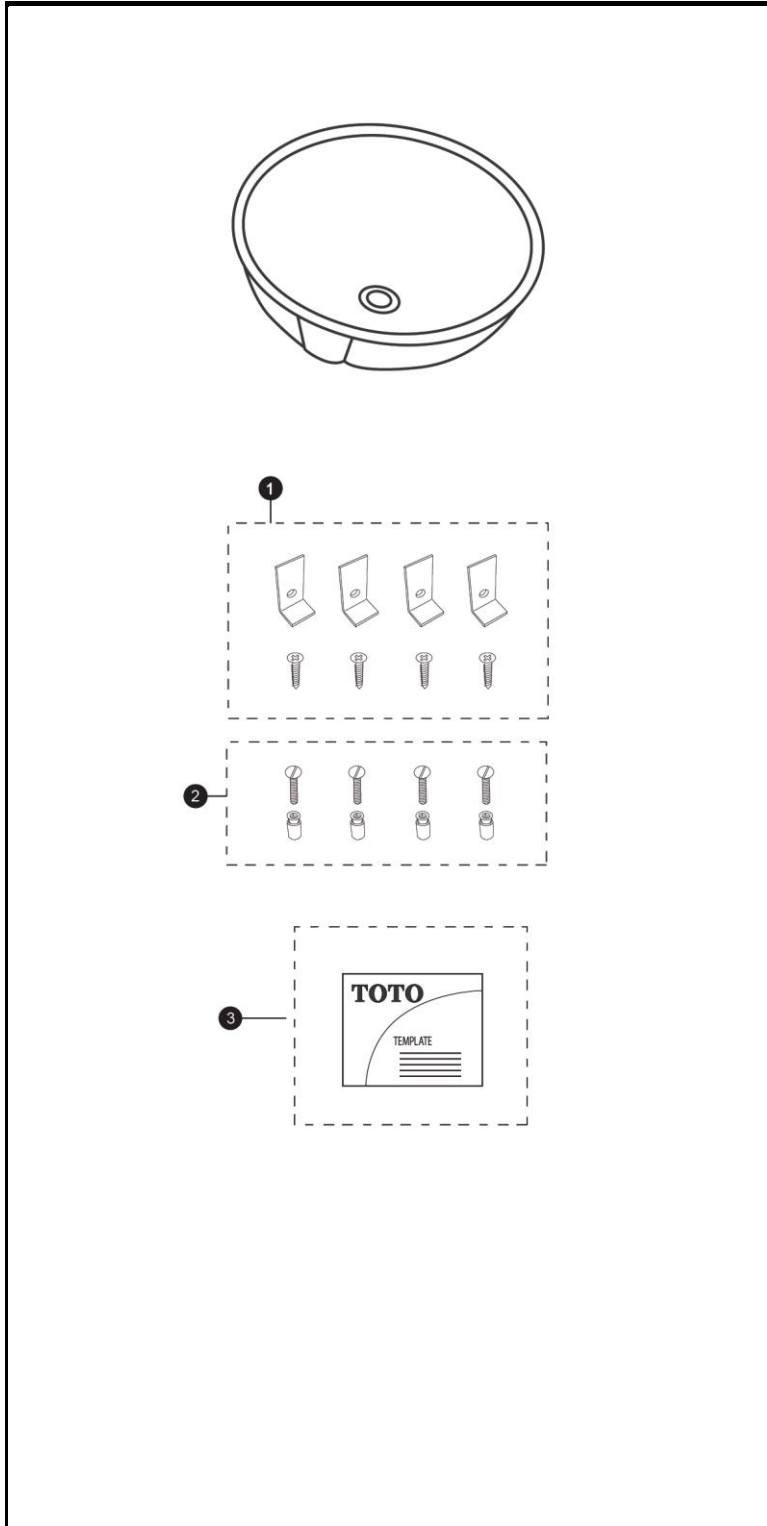

**Rendezvous®
Under Counter Lavatory
(including CEFIONTECT®)**

Item	Part	Description
1	THU408	Mounting set, UC lav, standard rim
2	THU410	Anchor set, UC lav, hard surface
3	0GU214-A	Template for LT579G

Note:

Product Number Explanations	
Under Counter Lavatory	Colors
(LT) Lavatory	(#01) Cotton
(579) Model	(#03) Bone
(G) CEFIONTECT®	(#04) Gray
	(#11) Colonial White
	(#12) Sedona Beige
	(#51) Ebony

Actual Product may vary slightly from illustration.