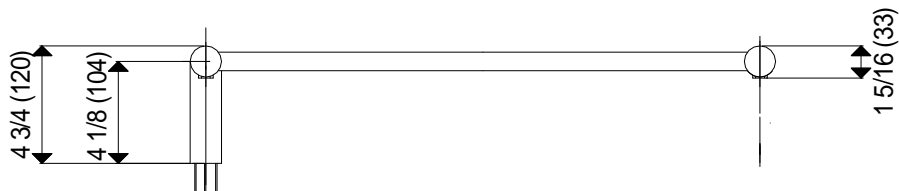

Note: Drawing shows back of unit. Power connection on the right when mounted on wall.

**RADIANT Model: RWH-SP or SB
Hardwired Straight**

www.ambaproducts.com

Tel: 404-350-9738

Dimensions are shown in inches and in mm)