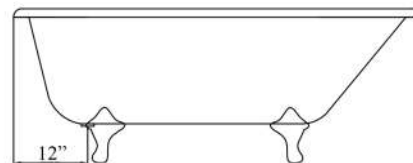

BROCTON 68" CAST IRON ROLL TOP TUB

Cat. No.
CTRN67

L: 68"
W: 30-1/8"
H: 24-3/4" (from floor to top of tub)
19-1/4" (from bottom of tub to top of tub)

The following is recommended for CTRN67 tubs without faucet holes:

- ▶ Inside finish is white enamel
- ▶ Cast Iron Ball and claw feet available in 8 finishes or unfinished
- ▶ Tub exterior is white (epoxy)
- ▶ No faucet holes
- ▶ Pre-drilled overflow hole
- ▶ Non-skid strips
- ▶ Feet are attached and leveled before shipment
- ▶ Tub is thoroughly inspected before shipment

TUB WALL MOUNT FILLER WITH HANDSHOWER

Cat. No.
4602

Adjustable Swivel Mounts

Features:

- ▶ Brass construction
- ▶ Elephant spout length is 5-³/₄"
- ▶ Flow rate is 3.7 GPM
- ▶ Available with porcelain lever (**4602-PL**) or metal cross handles (**4602-MC**)
- ▶ Telephone handshower with cradle and hose
- ▶ Handshower flow rate 2.5 GPM
- ▶ Handshower includes backflow preventer
- ▶ Swivel mounts adjust centers from 3" to 12"
- ▶ Faucet centers are 7" without swivel mounts
- ▶ For tub wall mount installation
- ▶ ¼ turn ceramic disc cartridges
- ▶ To be used with double offset bath supplies, **Part #5576**
- ▶ This faucet can also be used with rigid freestanding supplies, **Part #4502** with adjustable swivel mounts removed