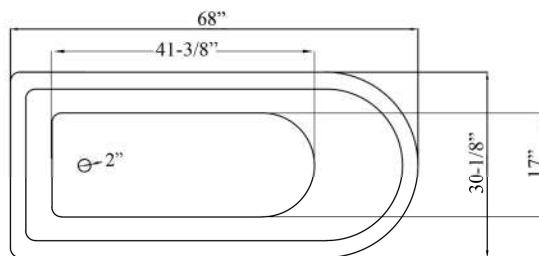

BROCTON 68" CAST IRON ROLL TOP TUB

Cat. No.
CTRN67

L: 68"
W: 30-1/8"
H: 24-3/4" (from floor to top of tub)
19-1/4" (from bottom of tub to top of tub)

The following is recommended for CTRN67 tubs without faucet holes:

- Faucets: part #4602, 4604 or 7082
- Rigid, freestanding supplies: part #4502
- Leg tub drain: part #5599

Gallon Capacity:	57
Shipping Weight:	502 lbs.
Empty Weight:	309 lbs.
Filled Weight:	785 lbs.

Features:

TUB WALL MOUNT FILLER WITH HANDSHOWER

Cat. No.
4602

Adjustable Swivel Mounts

Features:

- ▶ Brass construction
- ▶ Elephant spout length is 5-³/₄"
- ▶ Flow rate is 3.7 GPM
- ▶ Available with porcelain lever (**4602-PL**) or metal cross handles (**4602-MC**)
- ▶ Telephone handshower with cradle and hose
- ▶ Handshower flow rate 2.5 GPM
- ▶ Handshower includes backflow preventer
- ▶ Swivel mounts adjust centers from 3" to 12"
- ▶ Faucet centers are 7" without swivel mounts
- ▶ For tub wall mount installation
- ▶ ¼ turn ceramic disc cartridges
- ▶ To be used with double offset bath supplies, **Part #5576**
- ▶ This faucet can also be used with rigid freestanding supplies, **Part #4502** with adjustable swivel mounts removed

Dimensions are nominal and may vary. Dimensions and specifications subject to change without notice.

LEG TUB DRAIN

Cat. No.
5599

Escutcheon Height: 1-1/4"

Features:

- ▶ Brass Construction
- ▶ Twist-and-lift stopper
- ▶ Includes deep escutcheon
- ▶ Height adjustable 15"-18"
- ▶ Depth adjustable 12"-14"
- ▶ Includes deep escutcheon
- ▶ Available in 5 Finishes