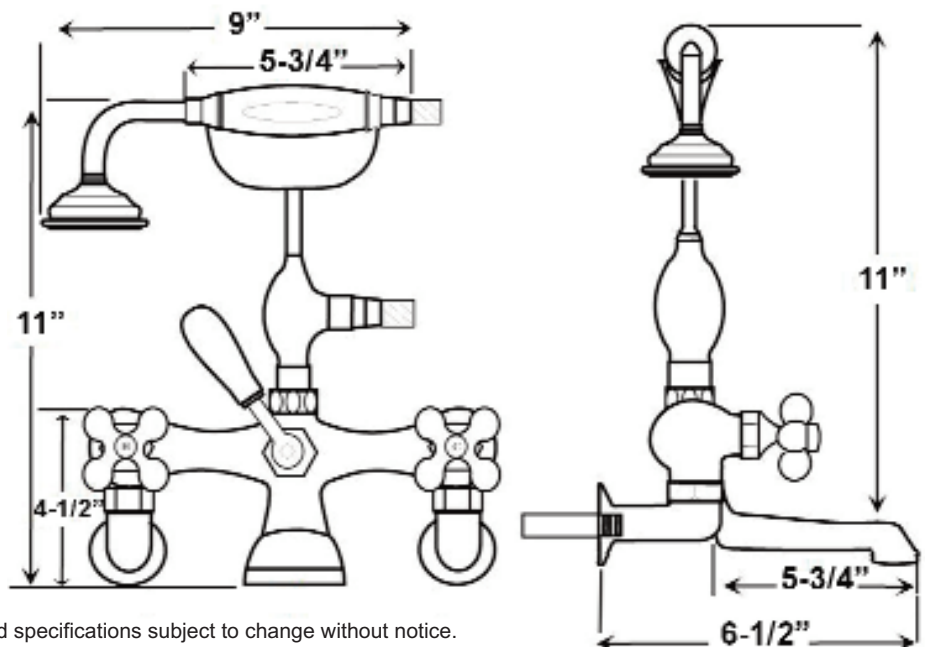

Dimensions are nominal and may vary. Dimensions and specifications subject to change without notice.