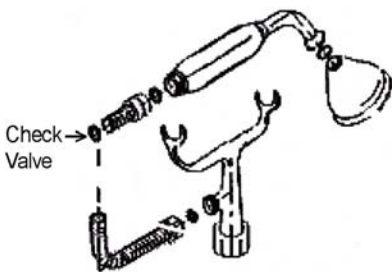

Dimensions are nominal and may vary. Dimensions and specifications subject to change without notice.