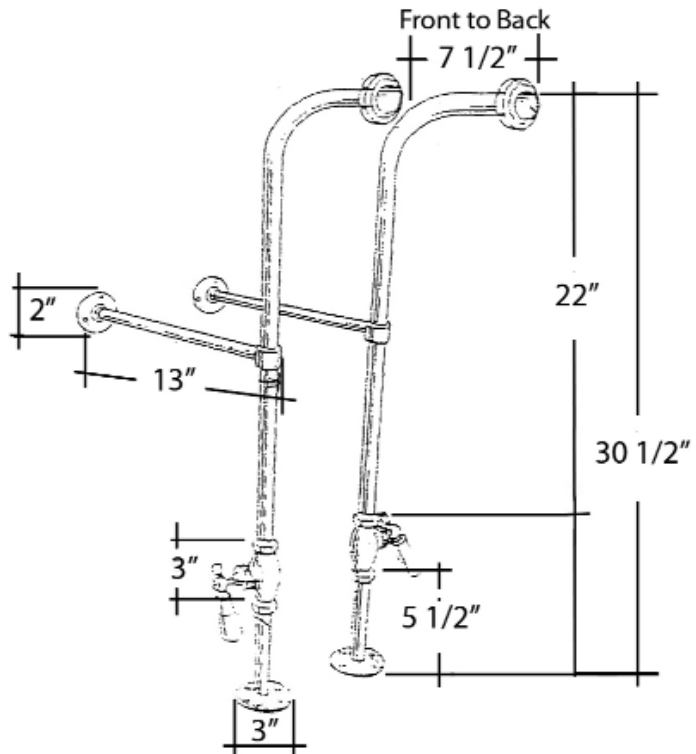

Use on concrete floors requires special installation. We recommend using a plumbing professional.

Dimensions are nominal and may vary. Dimensions and specifications subject to change without notice.