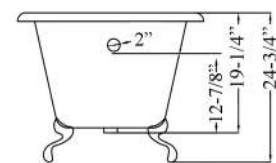

BROCTON 68" CAST IRON ROLL TOP TUB

Cat. No.
CTRN67

L: 68"
W: 30-1/8"
H: 24-3/4" (from floor to top of tub)
19-1/4" (from bottom of tub to top of tub)

The following is recommended for CTRN67 tubs without faucet holes:

- Faucets: part #4602, 4604 or 7082
- Rigid, freestanding supplies: part #4502
- Leg tub drain: part #5599

Gallon Capacity:	57
Shipping Weight:	502 lbs.
Empty Weight:	309 lbs.
Filled Weight:	785 lbs.

Features:

- ▶ Inside finish is white enamel
- ▶ Cast Iron Ball and claw feet available in 8 finishes or unfinished
- ▶ Tub exterior is white (epoxy)
- ▶ No faucet holes
- ▶ Pre-drilled overflow hole
- ▶ Non-skid strips
- ▶ Feet are attached and leveled before shipment
- ▶ Tub is thoroughly inspected before shipment

TUB WALL MOUNT FILLER WITH HANDSHOWER

Cat. No.
4602

Adjustable Swivel Mounts

Features:

- ▶ Brass construction
- ▶ Elephant spout length is 5-³/₄"
- ▶ Flow rate is 3.7 GPM
- ▶ Available with porcelain lever (**4602-PL**) or metal cross handles (**4602-MC**)
- ▶ Telephone handshower with cradle and hose
- ▶ Handshower flow rate 2.5 GPM
- ▶ Handshower includes backflow preventer
- ▶ Swivel mounts adjust centers from 3" to 12"
- ▶ Faucet centers are 7" without swivel mounts
- ▶ For tub wall mount installation
- ▶ ¼ turn ceramic disc cartridges
- ▶ To be used with double offset bath supplies, **Part #5576**
- ▶ This faucet can also be used with rigid freestanding supplies, **Part #4502** with adjustable swivel mounts removed