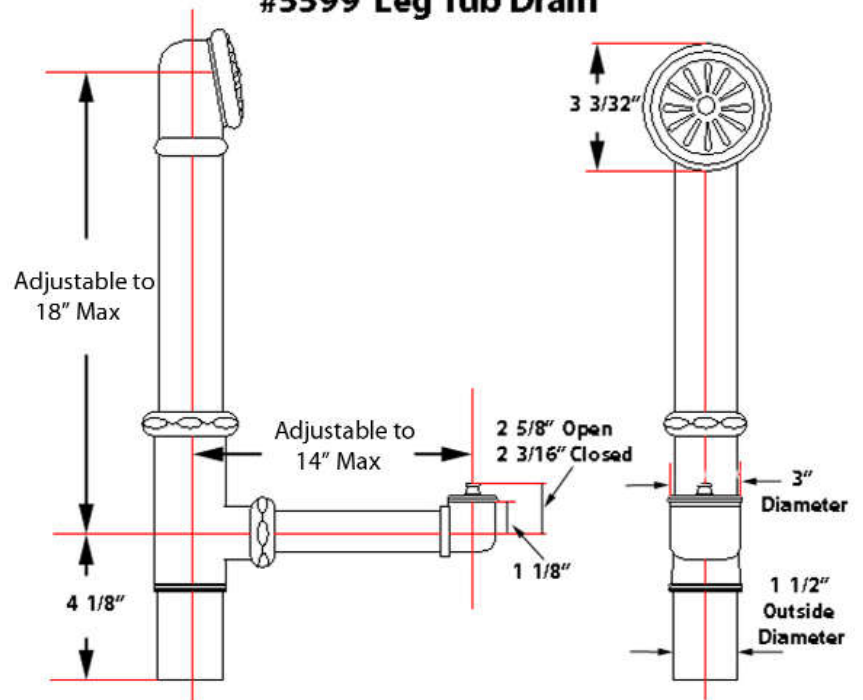

#5599 Leg Tub Drain

Dimensions and specifications subject to change without notice.