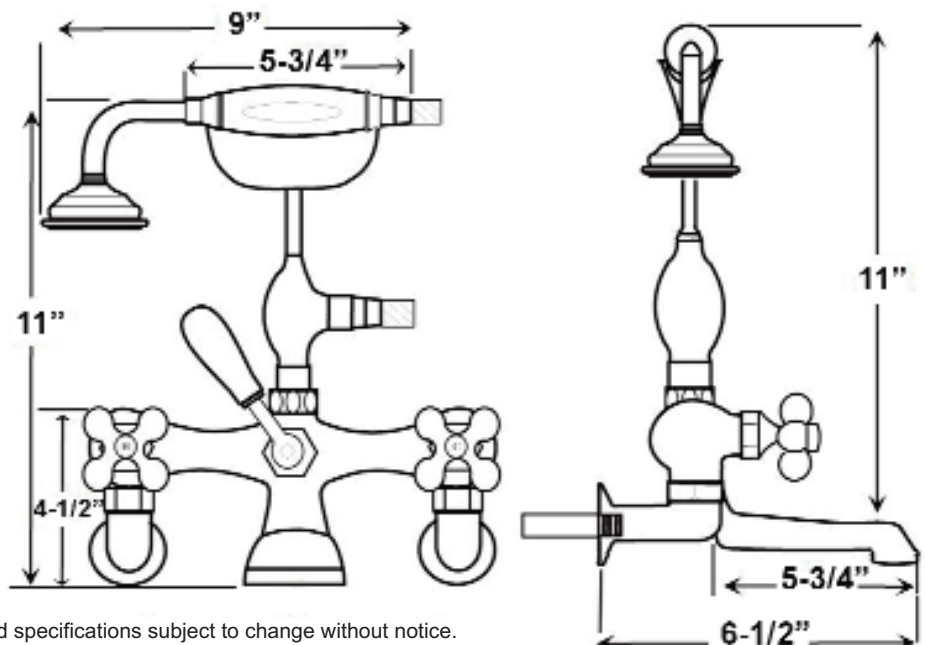

Dimensions are nominal and may vary. Dimensions and specifications subject to change without notice.