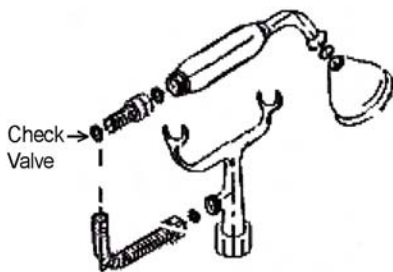

Dimensions are nominal and may vary. Dimensions and specifications subject to change without notice.