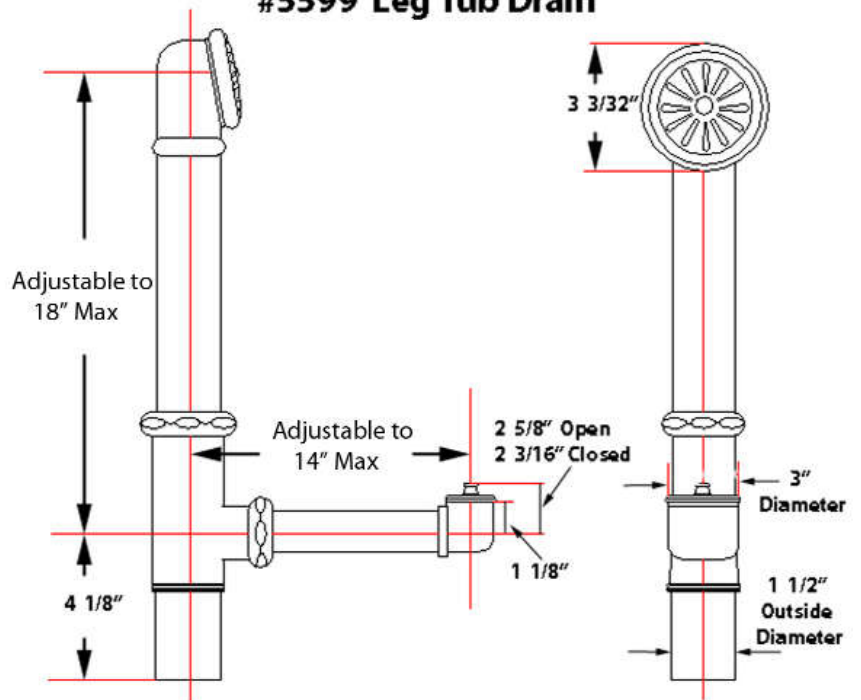

#5599 Leg Tub Drain

Dimensions and specifications subject to change without notice.