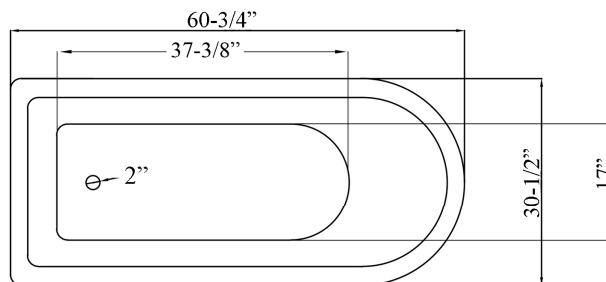

60" BARTLETT CAST IRON ROLL TOP TUB

Cat. No.
CTR60

L: 60-3/4"
W: 30-1/2"
H: 24" (from floor to top of tub)
19-1/4" (from bottom of tub to top of tub)

The following is recommended for CTR60 tubs without faucet holes:

- ▶ Inside finish is white enamel
- ▶ Cast Iron ball and claw feet
- ▶ Tub exterior is white (epoxy)
- ▶ No faucet holes
- ▶ Non-skid strips
- ▶ Continuous rolled rim
- ▶ Feet are attached and leveled before shipment
- ▶ Tub is thoroughly inspected before shipment

Dimensions of fixtures are nominal and may vary within the range of tolerance established by ANSI standard A112.19.2. Dimensions and specifications subject to change with out notice.

TUB WALL MOUNT FILLER WITH HANDSHOWER

Cat. No.
4602

Adjustable Swivel Mounts

Features:

- ▶ Brass construction
- ▶ Elephant spout length is 5-³/₄"
- ▶ Flow rate is 3.7 GPM
- ▶ Available with porcelain lever (**4602-PL**) or metal cross handles (**4602-MC**)
- ▶ Telephone handshower with cradle and hose
- ▶ Handshower flow rate 2.5 GPM
- ▶ Handshower includes backflow preventer
- ▶ Swivel mounts adjust centers from 3" to 12"
- ▶ Faucet centers are 7" without swivel mounts
- ▶ For tub wall mount installation
- ▶ ¼ turn ceramic disc cartridges
- ▶ To be used with double offset bath supplies, **Part #5576**
- ▶ This faucet can also be used with rigid freestanding supplies, **Part #4502** with adjustable swivel mounts removed