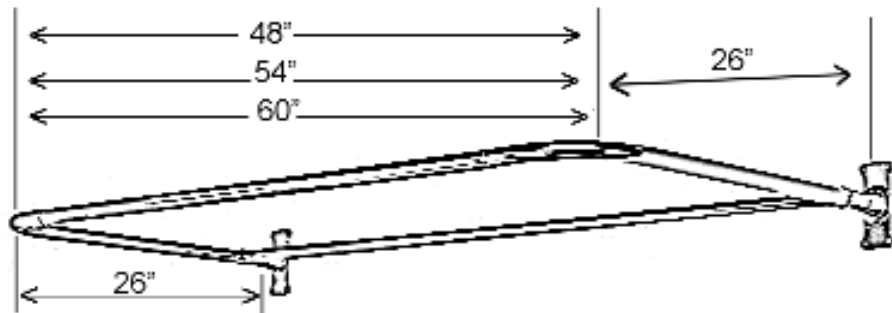

Dimensions are nominal and may vary. Dimensions and specifications subject to change without notice.

LEG TUB DRAIN

Cat. No.
5599

Escutcheon Height: 1-1/4"

Features:

- ▶ Brass Construction
- ▶ Twist-and-lift stopper
- ▶ Includes deep escutcheon
- ▶ Height adjustable 15"-18"
- ▶ Depth adjustable 12"-14"
- ▶ Includes deep escutcheon
- ▶ Available in 5 Finishes

Cat. No.
4145

"D" Rod Loop Connector

Rectangular Flange

Features:

- ▶ 1" Solid brass tubing
- ▶ Includes rectangular flanges(#300)
- ▶ Includes two "D" rod loop connectors (#331)
- ▶ Available In 3 Sizes: 48", 54", and 60"
(#4145-48, #4145-54, and #4145-60)
- ▶ All rods come as four pieces
- ▶ Ceiling Supports Available (#340)
- ▶ Available in 5 finishes

Finishes:

CP Polished Chrome
SN Brushed Nickel
BP Polished Brass
ORB Oil Rubbed Bronze
PN Polished Nickel

**Measurements Show Different
Lengths For Each Size Rod.**

Dimensions are nominal and may vary. Dimensions and specifications are subject to change without notice.