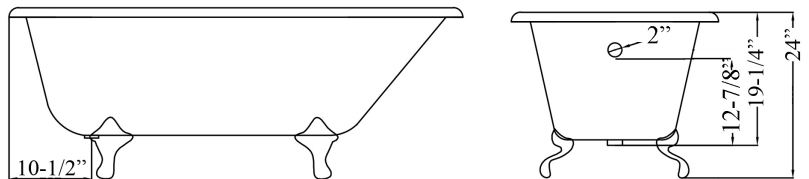

60" BARTLETT CAST IRON ROLL TOP TUB

Cat. No.
CTR60

L: 60-3/4"
W: 30-1/2"
H: 24" (from floor to top of tub)
19-1/4" (from bottom of tub to top of tub)

The following is recommended for CTR60 tubs without faucet holes:

- ▶ Inside finish is white enamel
- ▶ Cast Iron ball and claw feet
- ▶ Tub exterior is white (epoxy)
- ▶ No faucet holes
- ▶ Non-skid strips
- ▶ Continuous rolled rim
- ▶ Feet are attached and leveled before shipment
- ▶ Tub is thoroughly inspected before shipment

Dimensions of fixtures are nominal and may vary within the range of tolerance established by ANSI standard A112.19.2. Dimensions and specifications subject to change with out notice.

TUB WALL MOUNT FILLER WITH HANDSHOWER

Cat. No.
4602

Adjustable Swivel Mounts

Features:

- ▶ Brass construction
- ▶ Elephant spout length is 5-³/₄"
- ▶ Flow rate is 3.7 GPM
- ▶ Available with porcelain lever (**4602-PL**) or metal cross handles (**4602-MC**)
- ▶ Telephone handshower with cradle and hose
- ▶ Handshower flow rate 2.5 GPM
- ▶ Handshower includes backflow preventer
- ▶ Swivel mounts adjust centers from 3" to 12"
- ▶ Faucet centers are 7" without swivel mounts
- ▶ For tub wall mount installation
- ▶ ¼ turn ceramic disc cartridges
- ▶ To be used with double offset bath supplies, **Part #5576**
- ▶ This faucet can also be used with rigid freestanding supplies, **Part #4502** with adjustable swivel mounts removed