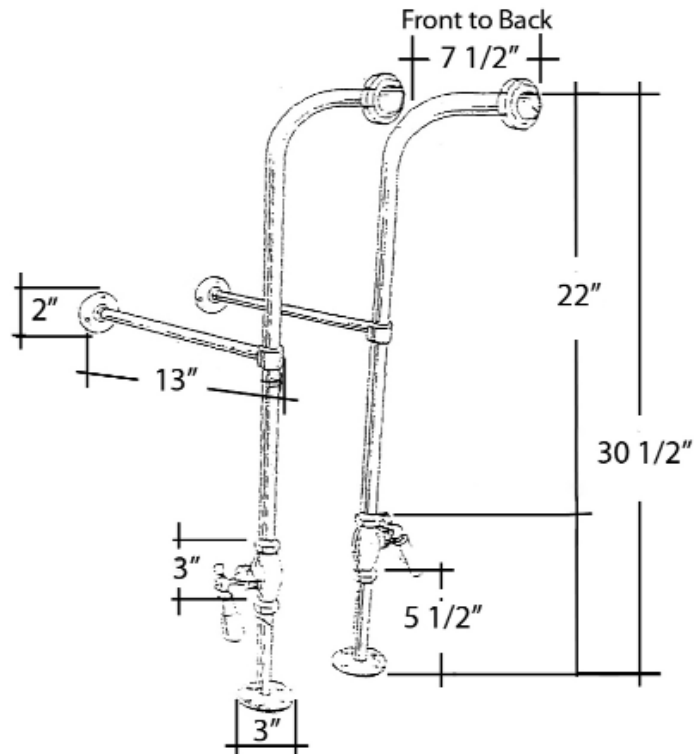

Use on concrete floors requires special installation. We recommend using a plumbing professional.

Dimensions are nominal and may vary. Dimensions and specifications subject to change without notice.