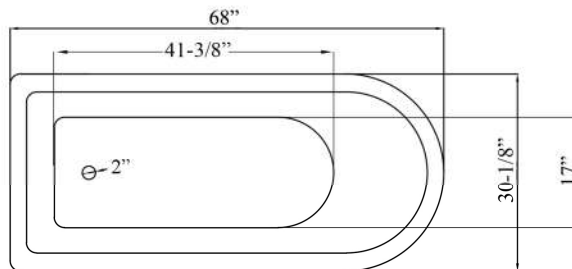

The following is recommended for CTR67 tubs with faucet holes:

- •Tub wall-mounted faucets or hand-held showers: part# 4022, 4025, 4035
- •Tub wall-mounted faucets for use with risers: part# 4001, 4013, 4023, 4030, 0431
- •Double offset bath supplies: part #5576
- •Leg tub drain: part #5599
- •Complete shower unit: part# 4124, 4143

Gallon Capacity: 57
Shipping Weight: 502 lbs.
Empty Weight: 309 lbs.
Filled Weight: 785 lbs.