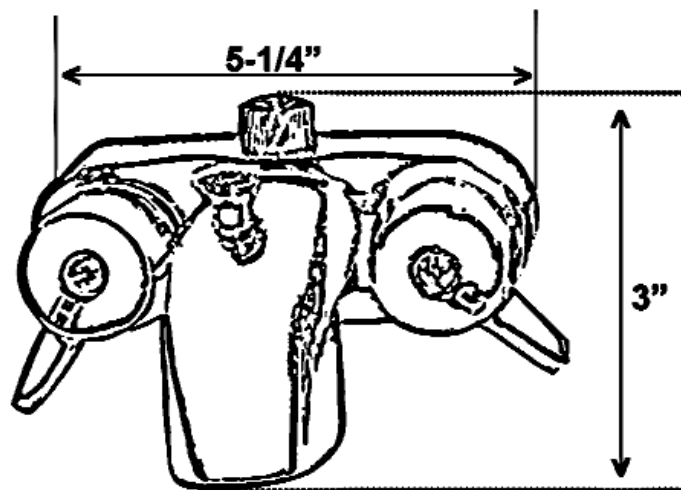

# BROCTON 68" CAST IRON ROLL TOP TUB

Cat. No.  
CTR67

L: 68"  
W: 30-1/8"  
H: 24-3/4" (from floor to top of tub)  
19-1/4" (from bottom of tub to top of tub)

## Features:

- ▶ Rectangular shower rod is 3/4" solid brass tubing
- ▶ Washerless diverter bathcock
- ▶ 3-3/8" Centers for tub wall mount installation
- ▶ 1/4 Turn compression stems
- ▶ Flow rate is 4 GPM
- ▶ Metal lever handles
- ▶ Polished Chrome and Brass have plastic showerheads
- ▶ Brushed Nickel, Polished Nickel and Oil Rubbed Bronze have a metal showerhead
- ▶ Includes ceiling and wall support assemblies
- ▶ Side wall support fully reversible (Left or Right)
- ▶ Supports adjustable by cutting
- ▶ For use with #5576 double offset supplies (Not Included)
- ▶ Available with 48" (#4192-48) or 54" (#4192-54) shower rod
- ▶ Finishes varies by size

## Finishes:

- CP Polished Chrome
- PB Polished Brass
- BN Brushed Nickel
- PN Polished Nickel
- ORB Oil Rubbed Bronze

SIZE	FINISH
48" x 24"	CP, BN, ORB, PB, PN
54" x 24"	PB, CP

### Shower Rod:

L: 48"                      D: 24"  
L: 54"                      D: 24"

Riser Height:            62"  
Faucet Width:            5-1/4"  
Wall Support:            18"  
Ceiling Support:        30"