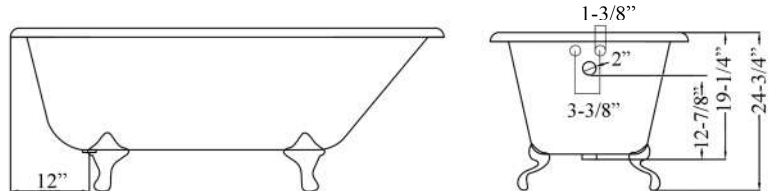

The following is recommended for CTR67 tubs with faucet holes:

- •Tub wall-mounted faucets or hand-held showers: part# 4022, 4025, 4035
- •Tub wall-mounted faucets for use with risers: part# 4001, 4013, 4023, 4030, 0431
- •Double offset bath supplies: part #5576
- •Leg tub drain: part #5599
- •Complete shower unit: part# 4124, 4143

Gallon Capacity: 57
Shipping Weight: 502 lbs.
Empty Weight: 309 lbs.
Filled Weight: 785 lbs.