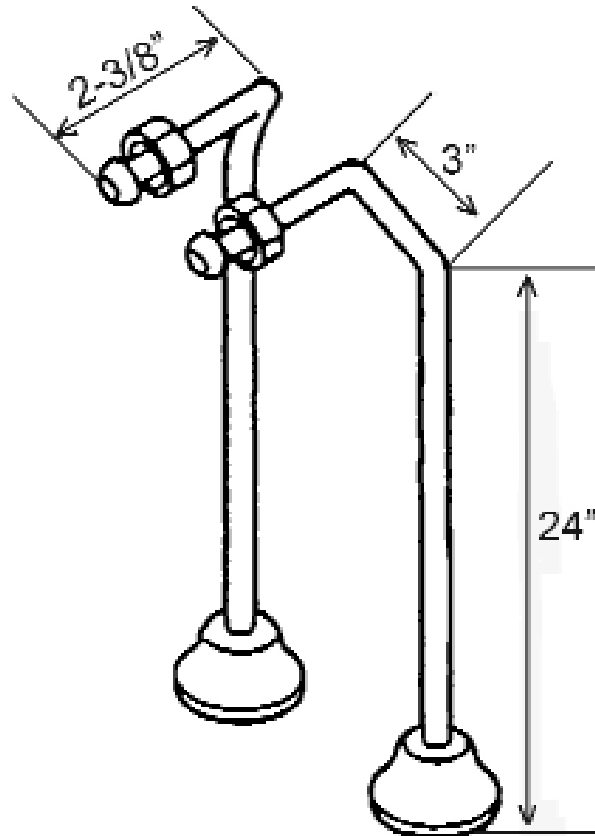

Finishes:

CP	Polished Chrome	PN	Polished Nickel
PB	Polished Brass	BN	Brushed Nickel
ORB	Oil Rubbed Bronze