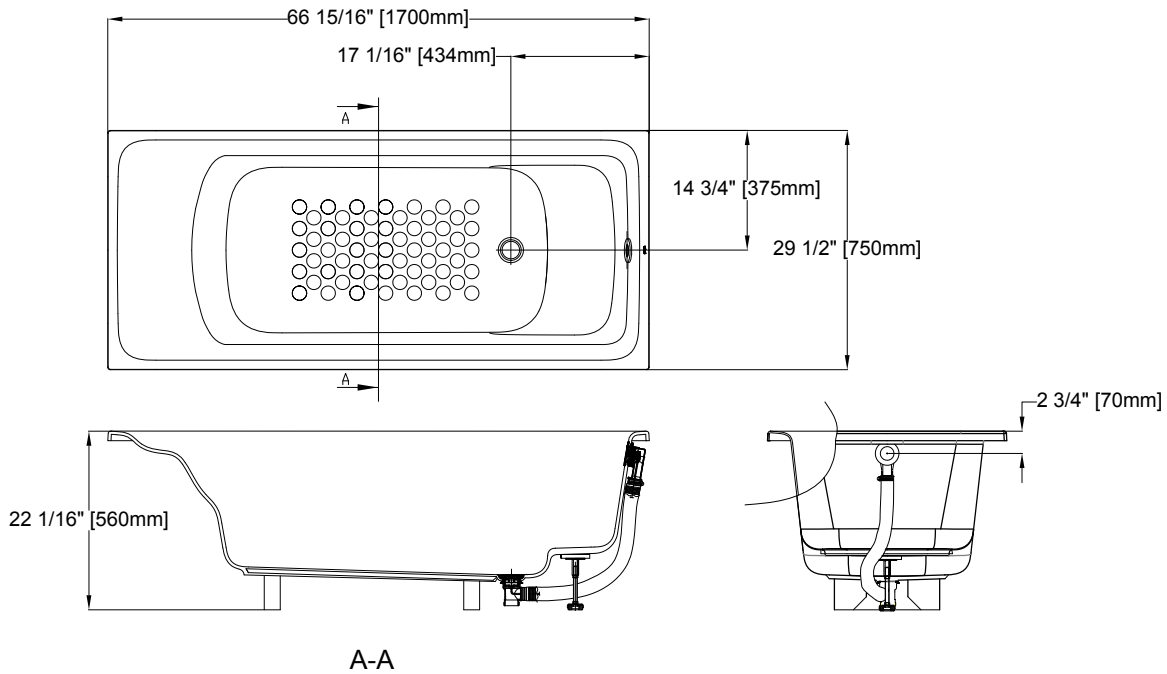

Galalato™ Pearl Flotation Drop-In 1700

FEATURES

- 66-15/16" L x 29-1/2" W x 22-1/16" H
- Constructed with Galalato Pearl material
- Shaped to recline the body and simulate a comforting embrace, providing relaxation and a deep sensation of ease
- Simple, graceful and timeless appearance fits various bathroom spaces
- Multi-functional design provides a new way for easy bathing
- Slip-resistant surface
- Push button drain
- 53.6 gallon capacity

COLORS/FINISHES

- #P Pearl White

PRODUCT SPECIFICATION

The flotation tub shall be 66-15/16" in length, 29-1/2" in width and 22-1/16" in height. Bath shall be drop-in with drain. Bath shall have slip resistant surface. Bath shall have a Galalato Pearl material construction. Bath shall be TOTO Model PPY1780PTEU#P

RECLINE COMFORT™

PPY1780PTEU

Galalato™ Pearl Flotation Drop-In 1700

SPECIFICATIONS

Size	66-15/16"L x 29-1/2"W x 22-1/16"H
Water Depth	15-1/2" (394mm)
Gallons	53.6 to overflow
Warranty	Three Year Limited Warranty
Material	Galalato Pearl
Shipping Weight	173 lbs
Shipping Dimensions	68-1/4"L x 31-3/8"W x 23-3/8"H

DIMENSIONS

TOTO

Ph: (888) 295-8134 | Fax: (800) 699-4889 | www.totousa.com | © TOTO USA

These dimensions and specifications are subject to change without notice

#SS-01491 v.03