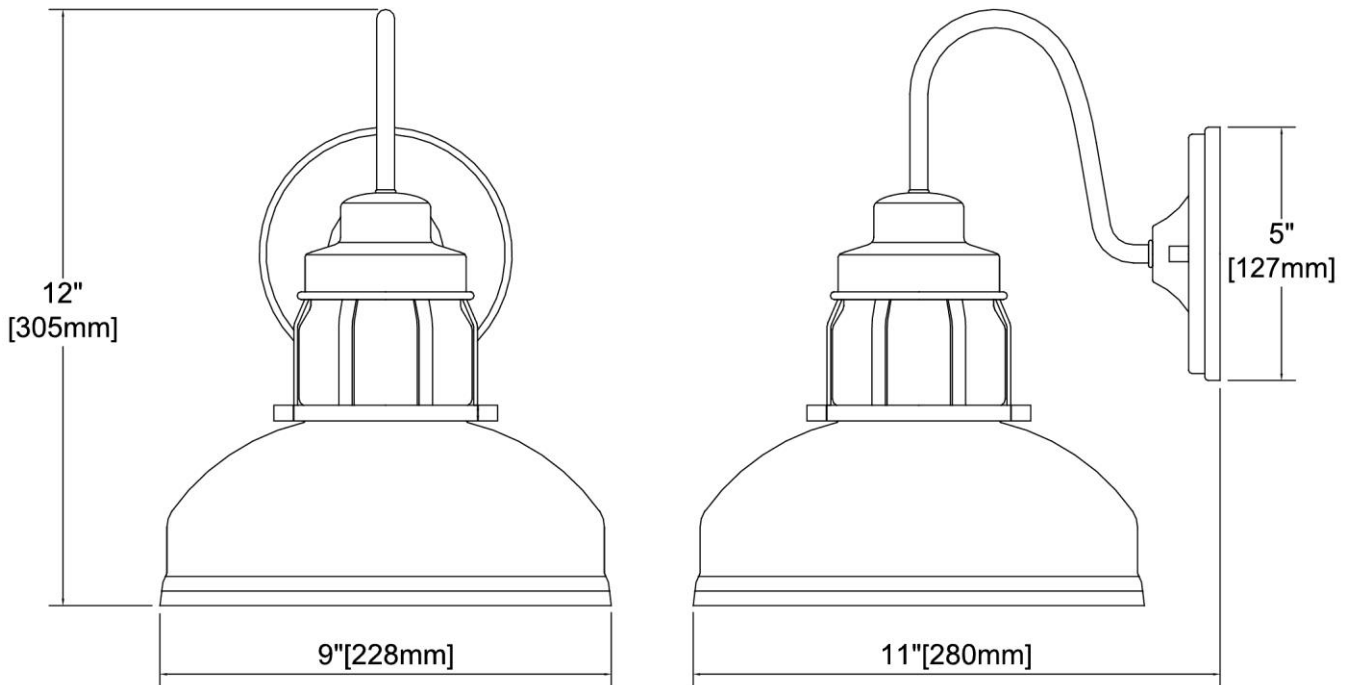

ITEM DIMENSIONS				RATINGS & SPECIFICATIONS				
<b>Width</b>	9 inches			<b>Safety Rating</b>	ETL		<b>Certification</b>	Dry locations
<b>Depth</b>	11 inches			<b>ADA Compliant</b>	N/A		<b>Voltage</b>	120
<b>Height</b>	12 inches			<b>BULBS / SOCKETS</b>				
<b>Weight</b>	3 pounds			<b>Quantity</b>	1	<b>Wattage</b>	60 watts	
<b>ADDITIONAL DIMENSIONS</b>				<b>Included</b>	No	<b>Type</b>	A19 (E26 Medium Base)	
<b>Backplate / Canopy</b>	5 diameter			<b>Other</b>	N/A			
<b>HCWO</b>	N/A			<b>CHAIN / CORD INFORMATION</b>				
<b>Min. Extension</b>	N/A			<b>Chain</b>	N/A	<b>Cord</b>	8 inches	
<b>Max. Extension</b>	N/A			<b>SHADE / GLASS DETAILS</b>				
<b>OVERALL HEIGHT</b>				<b>Shade/Glass Description</b>	Clear glass			
<b>Min.</b>	N/A	<b>Max.</b>	N/A					
<b>EXTENSION ROD(S)</b>				<b>Width</b>	9 inches		<b>Height</b>	7 inches
N/A				<b>Width at Top</b>	N/A		<b>Width at Bottom</b>	N/A