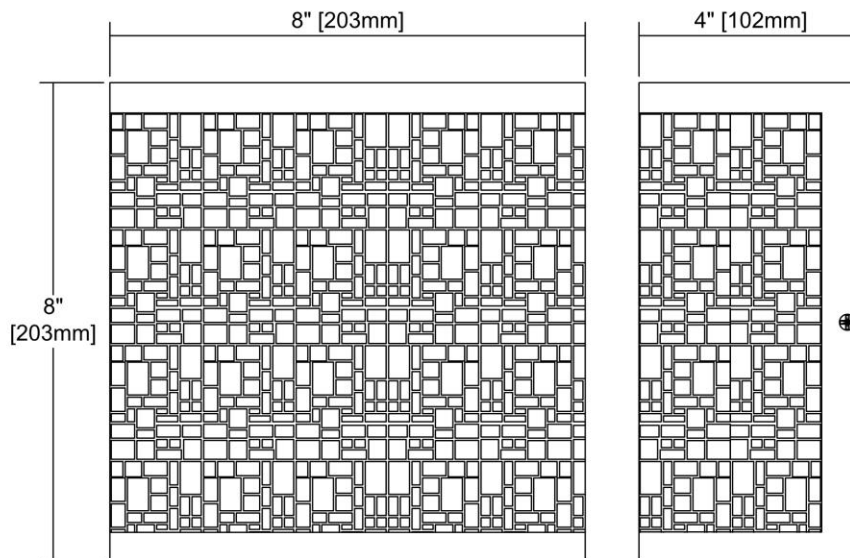

ITEM #:	46275/2
UPC	748119126432
Description	Hooper 2-Light Outdoor Sconce in Oil Rubbed Bronze
Finish	Oil Rubbed Bronze
Materials	Glass, Metal
Brand	ELK Lighting
Collection	Hooper
Category	Outdoor Lighting
Type	Sconce

ITEM DIMENSIONS				RATINGS & SPECIFICATIONS				
Width	8 inches			Safety Rating	N/A		Certification	N/A
Depth	4 inches			ADA Compliant	N/A		Voltage	N/A
Height	8 inches			BULBS / SOCKETS				
Weight	3 pounds			Quantity	2		Wattage	60 watts
ADDITIONAL DIMENSIONS				Included	No		Type	B11 (E12 Candelabra Base)
Backplate / Canopy	8x8			Other	N/A			
HCWO	N/A			CHAIN / CORD INFORMATION				
Min. Extension	N/A			Chain	N/A		Cord	N/A
Max. Extension	N/A			SHADE / GLASS DETAILS				
OVERALL HEIGHT				Shade/Glass Description	Metal Fretwork with Light Amber Glass			
Min.	N/A		Max.	N/A				
EXTENSION ROD(S)				Width	N/A		Height	N/A
N/A				Width at Top	N/A		Width at Bottom	N/A

ITEM DIMENSIONS				RATINGS & SPECIFICATIONS				
Width	8 inches			Safety Rating	N/A		Certification	N/A
Depth	4 inches			ADA Compliant	N/A		Voltage	N/A
Height	8 inches			BULBS / SOCKETS				
Weight	3 pounds			Quantity	2		Wattage	60 watts
ADDITIONAL DIMENSIONS				Included	No		Type	B11 (E12 Candelabra Base)
Backplate / Canopy	8x8			Other	N/A			
HCWO	N/A			CHAIN / CORD INFORMATION				
Min. Extension	N/A			Chain	N/A		Cord	N/A
Max. Extension	N/A			SHADE / GLASS DETAILS				
OVERALL HEIGHT				Shade/Glass Description	Metal Fretwork with Frosted Glass			
Min.	N/A		Max.	N/A				
EXTENSION ROD(S)				Width	N/A		Height	N/A
N/A				Width at Top	N/A		Width at Bottom	N/A