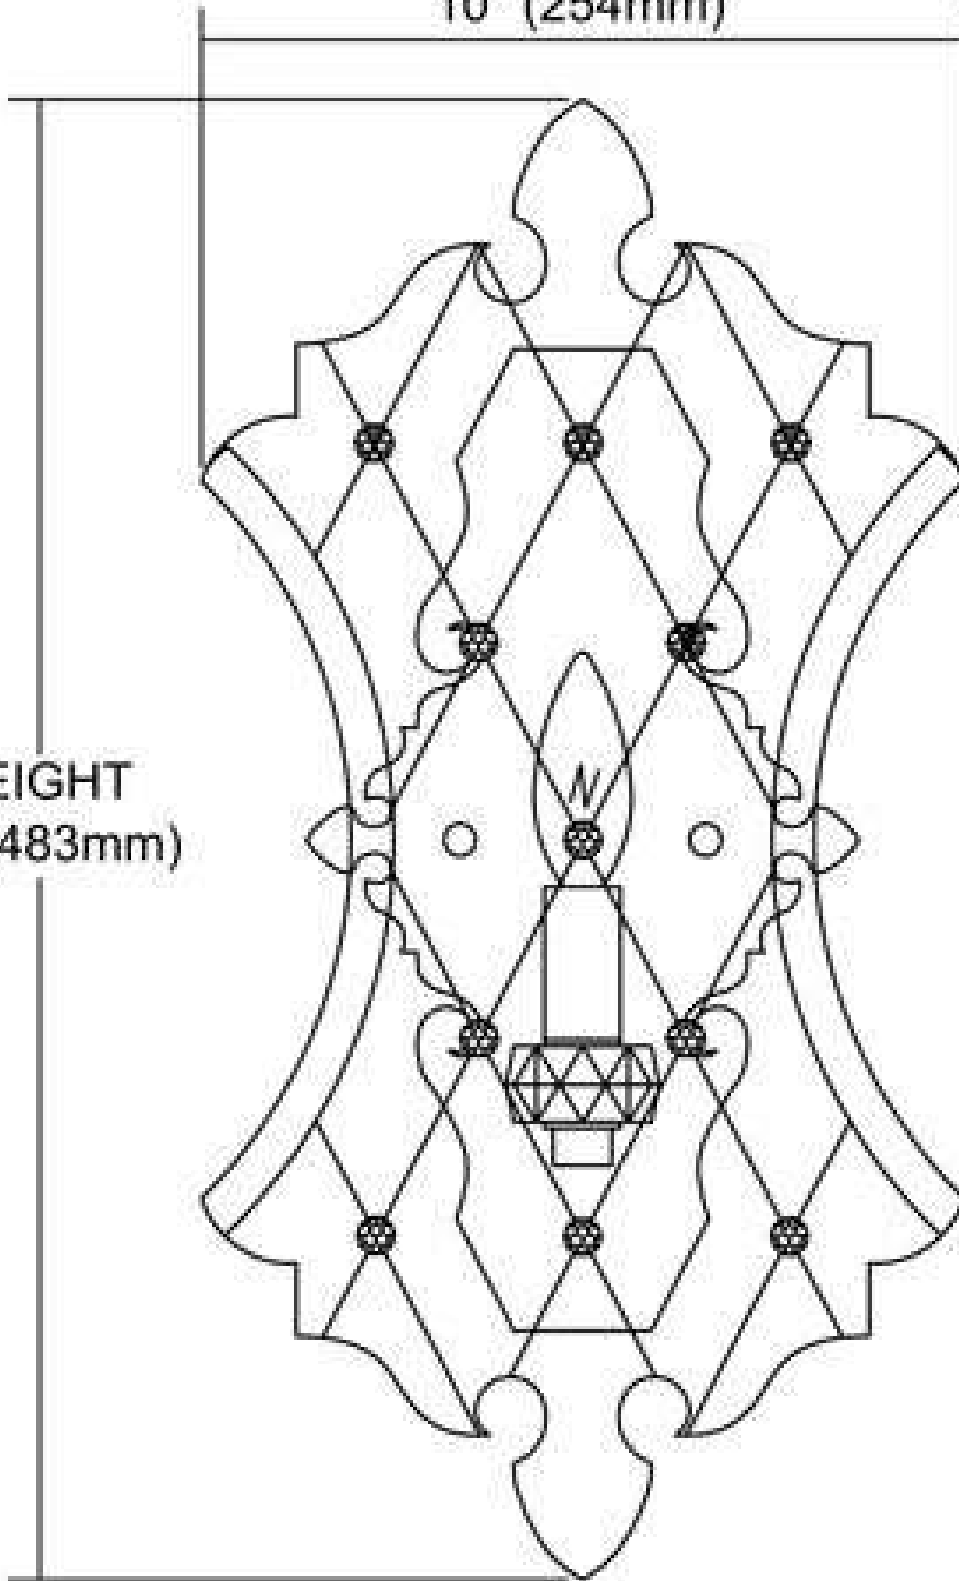

WIDTH
10" (254mm)

HEIGHT
19" (483mm)

WIDTH
5" (127mm)