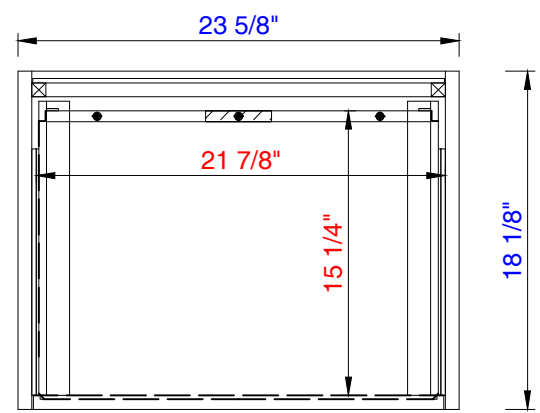

23.6"

Item Number:  
801-V23.6-GW  
801-V23.6-WLT  
801-V23.6-MGG

JAMES MARTIN

VANITIES™

Milan 23.6" Single Vanity Cabinet  
Diagrams with Dimensions  
page 01 of 03

NOTE ONE: Countertops are not shown in these diagrams. (Cabinet Only)

JAMES MARTIN

VANITIES™

Milan 23.6" Single Vanity Cabinet  
Diagrams with Dimensions  
page 02 of 03

NOTE ONE: Countertops are not shown in these diagrams. (Cabinet Only)  
NOTE TWO: Drawers (Shown) are designed to align with sinks in James Martin's Optional Countertops.  
Customer's own countertops and sinks may align differently, and modification may be required.  
Please consult our website for Countertop Diagrams: [www.jamesmartinvanities.com](http://www.jamesmartinvanities.com)

23.6"

Item Number:  
801-V23.6-GW  
801-V23.6-WLT  
801-V23.6-MGG

JAMES MARTIN

VANITIES™

Milan 23.6" Single Vanity Cabinet

Diagrams with Dimensions  
page 03 of 03

NOTE ONE: Countertops are not shown in these diagrams. (Cabinet Only)

Version:202011

600mm

Item Number:  
801-V23.6-GW  
801-V23.6-WLT  
801-V23.6-MGG

JAMES MARTIN

VANITIES™

Milan 600mm Single Vanity Cabinet

Diagrams with Dimensions  
page 03 of 03

NOTE ONE: Countertops are not shown in these diagrams. (Cabinet Only)