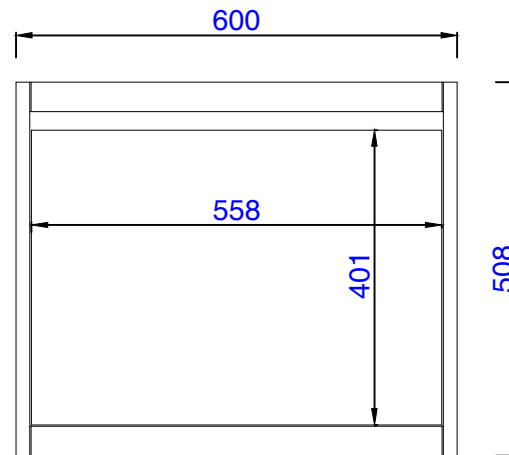

23.6"

Item Number:  
801-V23.6-GW  
801-V23.6-WLT  
801-V23.6-MGG

JAMES MARTIN

VANITIES™

Milan 23.6" Single Vanity Cabinet  
Diagrams with Dimensions  
page 01 of 03

NOTE ONE: Countertops are not shown in these diagrams. (Cabinet Only)

23.6"

Item Number:  
801-V23.6-GW  
801-V23.6-WLT  
801-V23.6-MGG

JAMES MARTIN

VANITIES™

Milan 23.6" Single Vanity Cabinet

Diagrams with Dimensions  
page 03 of 03

NOTE ONE: Countertops are not shown in these diagrams. (Cabinet Only)

JAMES MARTIN

VANITIES™

Milan 600mm Single Vanity Cabinet

Diagrams with Dimensions  
page 01 of 03

NOTE ONE: Countertops are not shown in these diagrams. (Cabinet Only)

NOTE TWO: This vanity does not have a Backsplash.

Version:202011

600mm

Item Number:  
801-V23.6-GW  
801-V23.6-WLT  
801-V23.6-MGG

JAMES MARTIN

VANITIES™

Milan 600mm Single Vanity Cabinet

Diagrams with Dimensions  
page 03 of 03

NOTE ONE: Countertops are not shown in these diagrams. (Cabinet Only)