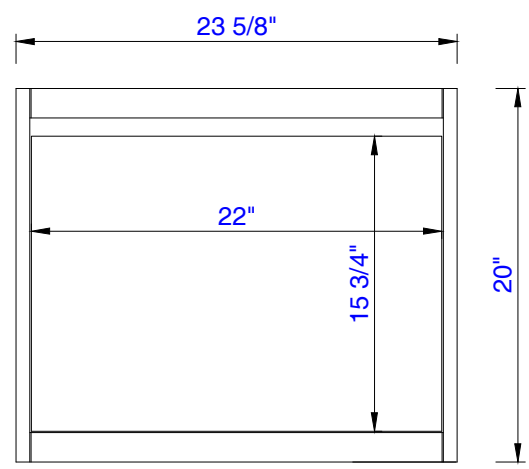

23.6"

Item Number:  
801-V23.6-GW  
801-V23.6-WLT  
801-V23.6-MGG

JAMES MARTIN

VANITIES™

Milan 23.6" Single Vanity Cabinet  
Diagrams with Dimensions  
page 01 of 03

NOTE ONE: Countertops are not shown in these diagrams. (Cabinet Only)

23.6"

Item Number:  
801-V23.6-GW  
801-V23.6-WLT  
801-V23.6-MGG

JAMES MARTIN

VANITIES™

Milan 23.6" Single Vanity Cabinet

Diagrams with Dimensions  
page 03 of 03

NOTE ONE: Countertops are not shown in these diagrams. (Cabinet Only)

JAMES MARTIN

VANITIES™

Milan 600mm Single Vanity Cabinet

Diagrams with Dimensions  
page 01 of 03

NOTE ONE: Countertops are not shown in these diagrams. (Cabinet Only)

NOTE TWO: This vanity does not have a Backsplash.

Version:202011

600mm

Item Number:  
801-V23.6-GW  
801-V23.6-WLT  
801-V23.6-MGG

JAMES MARTIN

VANITIES™

Milan 600mm Single Vanity Cabinet

Diagrams with Dimensions  
page 03 of 03

NOTE ONE: Countertops are not shown in these diagrams. (Cabinet Only)