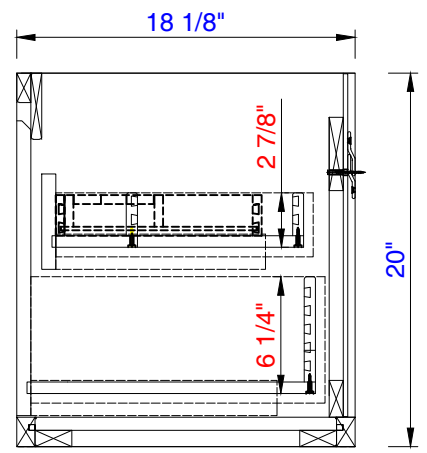

23.6"

Item Number:  
801-V23.6-GW  
801-V23.6-WLT  
801-V23.6-MGG

JAMES MARTIN

VANITIES™

Milan 23.6" Single Vanity Cabinet  
Diagrams with Dimensions  
page 01 of 03

NOTE ONE: Countertops are not shown in these diagrams. (Cabinet Only)

JAMES MARTIN

VANITIES™

Milan 23.6" Single Vanity Cabinet  
Diagrams with Dimensions  
page 02 of 03

NOTE ONE: Countertops are not shown in these diagrams. (Cabinet Only)  
NOTE TWO: Drawers (Shown) are designed to align with sinks in James Martin's Optional Countertops.  
Customer's own countertops and sinks may align differently, and modification may be required.  
Please consult our website for Countertop Diagrams: [www.jamesmartinvanities.com](http://www.jamesmartinvanities.com)

23.6"

Item Number:  
801-V23.6-GW  
801-V23.6-WLT  
801-V23.6-MGG

JAMES MARTIN

VANITIES™

Milan 23.6" Single Vanity Cabinet

Diagrams with Dimensions  
page 03 of 03

NOTE ONE: Countertops are not shown in these diagrams. (Cabinet Only)

JAMES MARTIN

VANITIES™

Milan 600mm Single Vanity Cabinet

Diagrams with Dimensions  
page 01 of 03

NOTE ONE: Countertops are not shown in these diagrams. (Cabinet Only)

NOTE TWO: This vanity does not have a Backsplash.