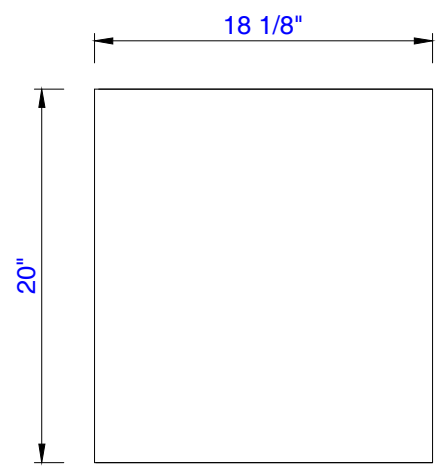

23.6"

Item Number:  
801-V23.6-GW  
801-V23.6-WLT  
801-V23.6-MGG

JAMES MARTIN

VANITIES™

Milan 23.6" Single Vanity Cabinet  
Diagrams with Dimensions  
page 01 of 03

NOTE ONE: Countertops are not shown in these diagrams. (Cabinet Only)

23.6"

Item Number:  
801-V23.6-GW  
801-V23.6-WLT  
801-V23.6-MGG

JAMES MARTIN

VANITIES™

Milan 23.6" Single Vanity Cabinet

Diagrams with Dimensions  
page 03 of 03

NOTE ONE: Countertops are not shown in these diagrams. (Cabinet Only)

JAMES MARTIN

VANITIES™

Milan 600mm Single Vanity Cabinet

Diagrams with Dimensions  
page 01 of 03

NOTE ONE: Countertops are not shown in these diagrams. (Cabinet Only)

NOTE TWO: This vanity does not have a Backsplash.

Version:202011

600mm

Item Number:  
801-V23.6-GW  
801-V23.6-WLT  
801-V23.6-MGG

JAMES MARTIN

VANITIES™

Milan 600mm Single Vanity Cabinet

Diagrams with Dimensions  
page 03 of 03

NOTE ONE: Countertops are not shown in these diagrams. (Cabinet Only)