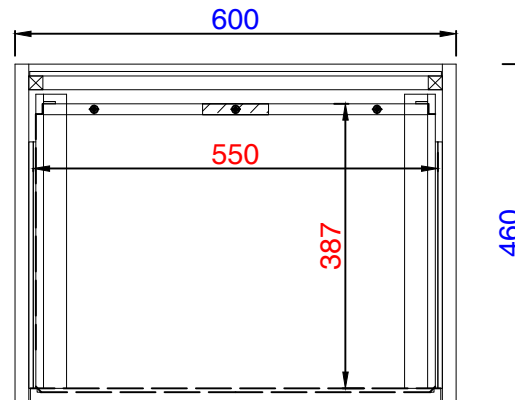

23.6"

Item Number:  
801-V23.6-GW  
801-V23.6-WLT  
801-V23.6-MGG

JAMES MARTIN

VANITIES™

Milan 23.6" Single Vanity Cabinet

Diagrams with Dimensions  
page 03 of 03

NOTE ONE: Countertops are not shown in these diagrams. (Cabinet Only)

JAMES MARTIN

VANITIES™

Milan 600mm Single Vanity Cabinet

Diagrams with Dimensions  
page 01 of 03

NOTE ONE: Countertops are not shown in these diagrams. (Cabinet Only)

NOTE TWO: This vanity does not have a Backsplash.

Please consult our website for Countertop Diagrams: [www.jamesmartinvanities.com](http://www.jamesmartinvanities.com)

Version:202011

600mm

Item Number:  
801-V23.6-GW  
801-V23.6-WLT  
801-V23.6-MGG

JAMES MARTIN

VANITIES™

Milan 600mm Single Vanity Cabinet

Diagrams with Dimensions  
page 02 of 03

NOTE ONE: Countertops are not shown in these diagrams. (Cabinet Only)

NOTE TWO: Drawers (Shown) are designed to align with sinks in James Martin's Optional Countertops.