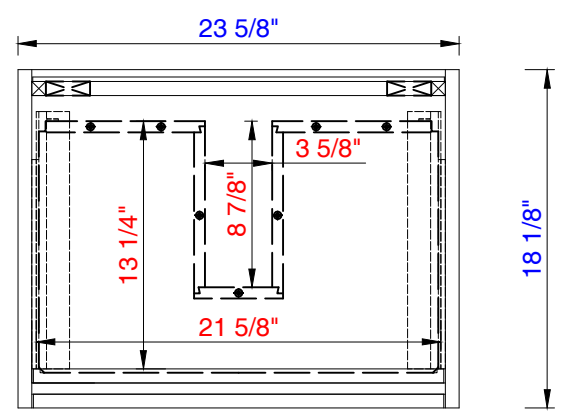

23.6"

Item Number:  
801-V23.6-GW  
801-V23.6-WLT  
801-V23.6-MGG

JAMES MARTIN

VANITIES™

Milan 23.6" Single Vanity Cabinet  
Diagrams with Dimensions  
page 01 of 03

NOTE ONE: Countertops are not shown in these diagrams. (Cabinet Only)

JAMES MARTIN

VANITIES™

Milan 23.6" Single Vanity Cabinet  
Diagrams with Dimensions  
page 02 of 03

NOTE ONE: Countertops are not shown in these diagrams. (Cabinet Only)  
NOTE TWO: Drawers (Shown) are designed to align with sinks in James Martin's Optional Countertops.  
Customer's own countertops and sinks may align differently, and modification may be required.  
Please consult our website for Countertop Diagrams: [www.jamesmartinvanities.com](http://www.jamesmartinvanities.com)

23.6"

Item Number:  
801-V23.6-GW  
801-V23.6-WLT  
801-V23.6-MGG

JAMES MARTIN

VANITIES™

Milan 23.6" Single Vanity Cabinet

Diagrams with Dimensions  
page 03 of 03

NOTE ONE: Countertops are not shown in these diagrams. (Cabinet Only)

Version:202011

600mm

Item Number:  
801-V23.6-GW  
801-V23.6-WLT  
801-V23.6-MGG

JAMES MARTIN

VANITIES™

Milan 600mm Single Vanity Cabinet

Diagrams with Dimensions  
page 03 of 03

NOTE ONE: Countertops are not shown in these diagrams. (Cabinet Only)