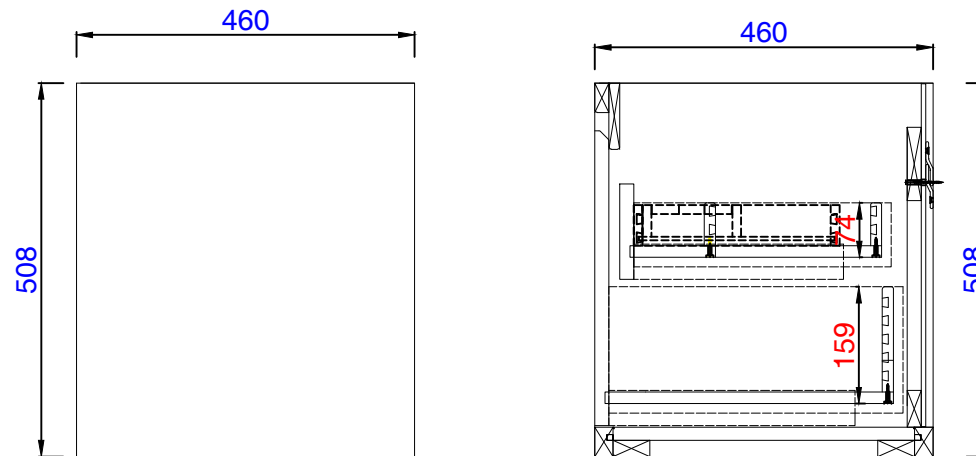

23.6"

Item Number:  
801-V23.6-GW  
801-V23.6-WLT  
801-V23.6-MGG

JAMES MARTIN

VANITIES™

Milan 23.6" Single Vanity Cabinet  
Diagrams with Dimensions  
page 01 of 03

NOTE ONE: Countertops are not shown in these diagrams. (Cabinet Only)

23.6"

Item Number:  
801-V23.6-GW  
801-V23.6-WLT  
801-V23.6-MGG

JAMES MARTIN

VANITIES™

Milan 23.6" Single Vanity Cabinet

Diagrams with Dimensions  
page 03 of 03

NOTE ONE: Countertops are not shown in these diagrams. (Cabinet Only)

VANITIES™

Milan 600mm Single Vanity Cabinet

Diagrams with Dimensions  
page 02 of 03

NOTE ONE: Countertops are not shown in these diagrams. (Cabinet Only)

NOTE TWO: Drawers (Shown) are designed to align with sinks in James Martin's Optional Countertops.

Version:202011

600mm

Item Number:  
801-V23.6-GW  
801-V23.6-WLT  
801-V23.6-MGG

JAMES MARTIN

VANITIES™

Milan 600mm Single Vanity Cabinet

Diagrams with Dimensions  
page 03 of 03

NOTE ONE: Countertops are not shown in these diagrams. (Cabinet Only)