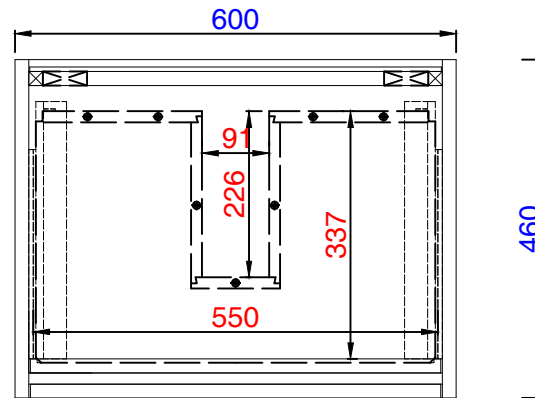

23.6"

Item Number:  
801-V23.6-GW  
801-V23.6-WLT  
801-V23.6-MGG

JAMES MARTIN

VANITIES™

Milan 23.6" Single Vanity Cabinet

Diagrams with Dimensions  
page 03 of 03

NOTE ONE: Countertops are not shown in these diagrams. (Cabinet Only)

JAMES MARTIN

VANITIES™

Milan 600mm Single Vanity Cabinet

Diagrams with Dimensions  
page 01 of 03

NOTE ONE: Countertops are not shown in these diagrams. (Cabinet Only)

NOTE TWO: This vanity does not have a Backsplash.

Please consult our website for Countertop Diagrams: [www.jamesmartinvanities.com](http://www.jamesmartinvanities.com)

Version:202011

600mm

Item Number:  
801-V23.6-GW  
801-V23.6-WLT  
801-V23.6-MGG

JAMES MARTIN

VANITIES™

Milan 600mm Single Vanity Cabinet

Diagrams with Dimensions  
page 02 of 03

NOTE ONE: Countertops are not shown in these diagrams. (Cabinet Only)

NOTE TWO: Drawers (Shown) are designed to align with sinks in James Martin's Optional Countertops.