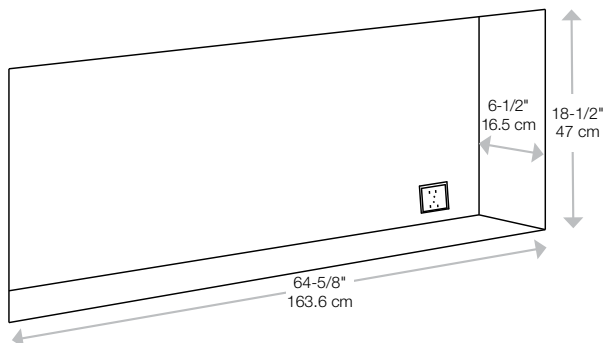

Warms up to **1,000** sq. ft.

Interchangeable Media Options

Logs Crystals Pebbles

Flame Colors

In-wall Installation Dimensions

Multi-function remote

120 Volts | 1,400 Watts | 4,777 BTU

| Model # | Description | Lbs / Kg | UPC | Wty. ¹ | Carton Dimensions (WxHxD) | | Cube | |
|---------|-------------------------------|--------------|---------------|-------------------|---------------------------|---------------------|-----------------|----------------|
| | | | | | Inches | cm | ft ³ | m ³ |
| SIL72 | 72" Linear Electric Fireplace | 104.1 / 38.8 | 781052 132764 | 1 yr. | 77-3/8 x 24-3/4 x 9-1/2 | 196.6 x 62.0 x 24.1 | 10.4 | 0.3 |