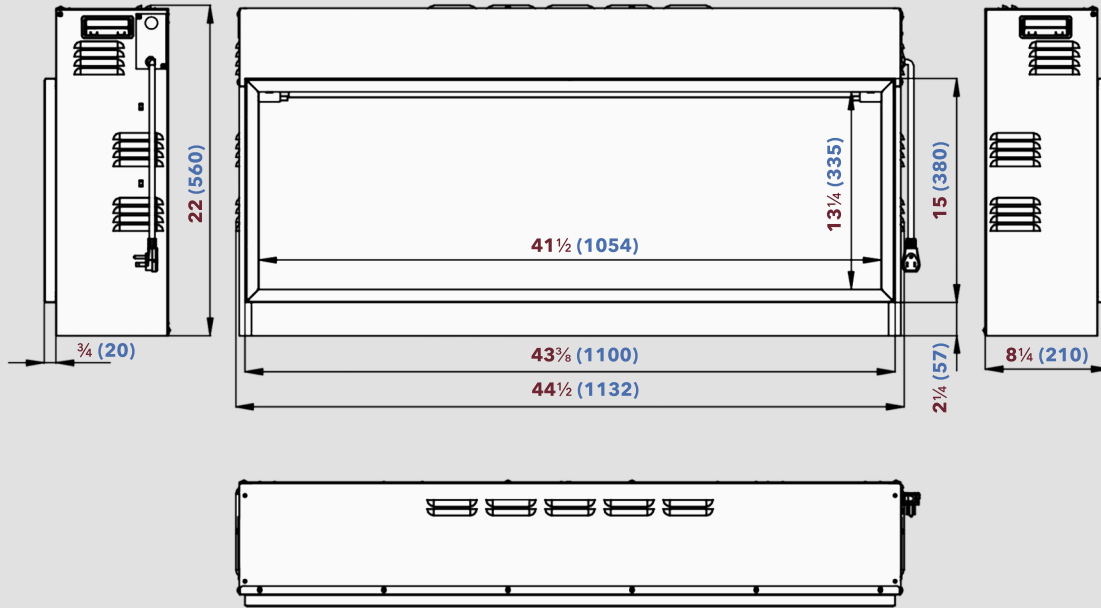

Product Details & Measurements

Product Details

- input voltage: **120 V**
- power (heater off): **25 W**
- heater timer: **0.5 h - 9 h**
- size: **44½" x 8¼" x 22"**
- heating area: **400 sq.ft**
- amps: **12 A**
- outlet: **Standard (type B)**
- temperature: **16°C - 28°C**
- viewing size: **41½" x 13¼"**
- remote control: **included**
- power: **1500 W (high heat)**
- **Hard-wired**
- **60°F - 82°F**
- framing: **45" x 22½" x 8⅞"**
- warranty: **2 years**
- power: **750 W (low heat)**
- certification: **CSA**
- cord length: **70"**

Product Dimensions

Framing Dimensions

Guide: ■ inches ■ millimeters

For more information, please visit: dynastyfireplaces.com

Dynasty Fireplaces
10-3071 No. 5 Road
Richmond, BC, Canada
V6X 2T4

Specifications and dimensions subject to change, please visit our website for the most up-to-date information. Check with your local building code before installation.