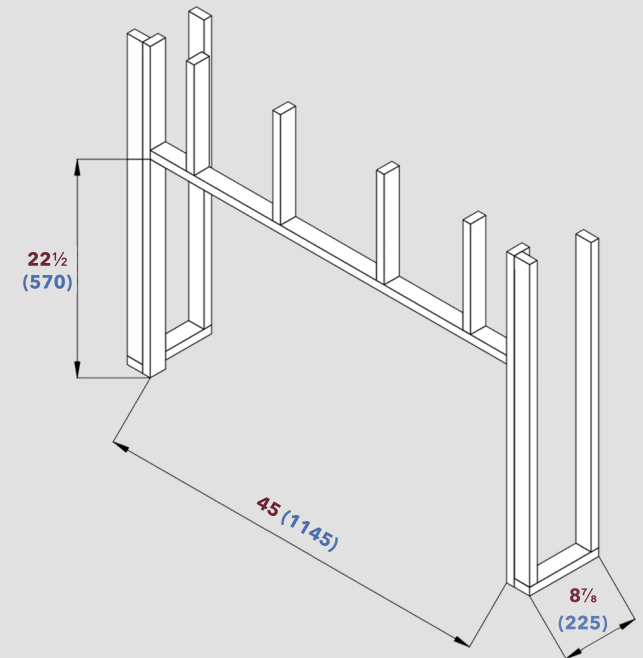

Product Details & Measurements

Product Details

- input voltage: **120 V**
- power (heater off): **25 W**
- heater timer: **0.5 h - 9 h**
- size: **44½" x 8¼" x 22"**
- heating area: **400 sq.ft**
- amps: **12 A**
- outlet: **Standard (type B)**
- temperature: **16°C - 28°C**
- viewing size: **41½" x 13¼"**
- remote control: **included**
- power: **1500 W (high heat)**
- **Hard-wired**
- **60°F - 82°F**
- framing: **45" x 22½" x 8⅞"**
- warranty: **2 years**
- power: **750 W (low heat)**
- certification: **CSA**
- cord length: **70"**

Product Dimensions

Framing Dimensions

Guide: ■ inches ■ millimeters

For more information, please visit: dynastyfireplaces.com

Dynasty Fireplaces
10-3071 No. 5 Road
Richmond, BC, Canada
V6X 2T4

Specifications and dimensions subject to change, please visit our website for the most up-to-date information. Check with your local building code before installation.