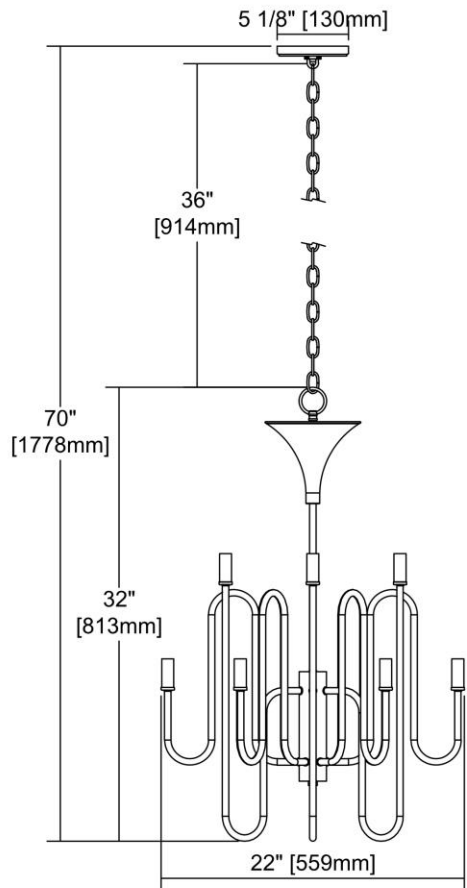

	<b>ITEM #:</b>	81297/12
	<b>UPC</b>	748119128795
	<b>Description</b>	Decatur 12-Light Chandelier in Matte White
	<b>Finish</b>	Matte White
	<b>Materials</b>	Metal
	<b>Brand</b>	ELK Lighting
	<b>Collection</b>	Decatur
	<b>Category</b>	Indoor Lighting
	<b>Type</b>	Chandelier

ITEM DIMENSIONS				RATINGS & SPECIFICATIONS					
<b>Width</b>	22 inches			<b>Safety Rating</b>	N/A		<b>Certification</b>	N/A	
<b>Depth</b>	22 inches			<b>ADA Compliant</b>	N/A		<b>Voltage</b>	N/A	
<b>Height</b>	32 inches			<b>BULBS / SOCKETS</b>					
<b>Weight</b>	11 pounds			<b>Quantity</b>	12	<b>Wattage</b>	60 watts		
ADDITIONAL DIMENSIONS				<b>Included</b>	No		<b>Type</b>	B11 (E12 Candelabra Base)	
<b>Backplate / Canopy</b>	5x5			<b>Other</b>	N/A				
<b>HCWO</b>	N/A			CHAIN / CORD INFORMATION					
<b>Min. Extension</b>	N/A			<b>Chain</b>	N/A		<b>Cord</b>	N/A	
<b>Max. Extension</b>	N/A			SHADE / GLASS DETAILS					
OVERALL HEIGHT				<b>Shade/Glass Description</b>	No Shade/Glass				
<b>Min.</b>	N/A		<b>Max.</b>	N/A					
EXTENSION ROD(S)				<b>Width</b>	N/A		<b>Height</b>	N/A	
N/A				<b>Width at Top</b>	N/A		<b>Width at Bottom</b>	N/A	