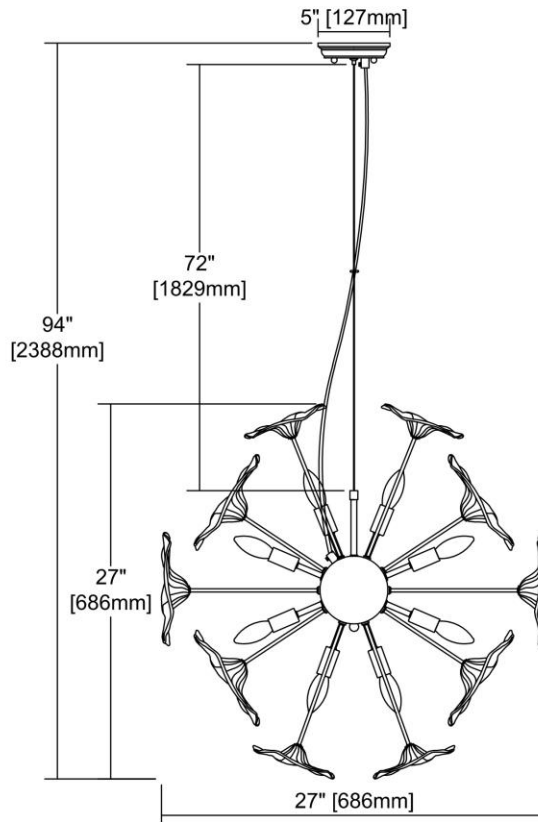

	ITEM #:	68145/12
	UPC	748119130248
	Description	Vershire 12-Light Chandelier in Polished Nickel with Clear Glass
	Finish	Polished Nickel
	Materials	Glass, Metal
	Brand	ELK Lighting
	Collection	Vershire
	Category	Indoor Lighting
	Type	Chandelier

ITEM DIMENSIONS				RATINGS & SPECIFICATIONS				
Width	27 inches			Safety Rating	N/A		Certification	Dry locations
Depth	27 inches			ADA Compliant	N/A		Voltage	N/A
Height	27 inches			BULBS / SOCKETS				
Weight	9 pounds			Quantity	12	Wattage	60 watts	
ADDITIONAL DIMENSIONS				Included	No		Type	B11 (E12 Candelabra Base)
Backplate / Canopy	5 diameter			Other	N/A			
HCWO	N/A			CHAIN / CORD INFORMATION				
Min. Extension	N/A			Chain	N/A		Cord	72 inches - Clear
Max. Extension	N/A			SHADE / GLASS DETAILS				
OVERALL HEIGHT				Shade/Glass Description	Clear Glass			
Min.	N/A		Max.	N/A				
EXTENSION ROD(S)				Width	N/A		Height	N/A
N/A				Width at Top	N/A		Width at Bottom	N/A

	ITEM #:	68146/12
	UPC	748119130255
	Description	Vershire 12-Light Chandelier in Satin Brass with Clear Glass
	Finish	Satin Brass
	Materials	Glass, Metal
	Brand	ELK Lighting
	Collection	Vershire
	Category	Indoor Lighting
	Type	Chandelier