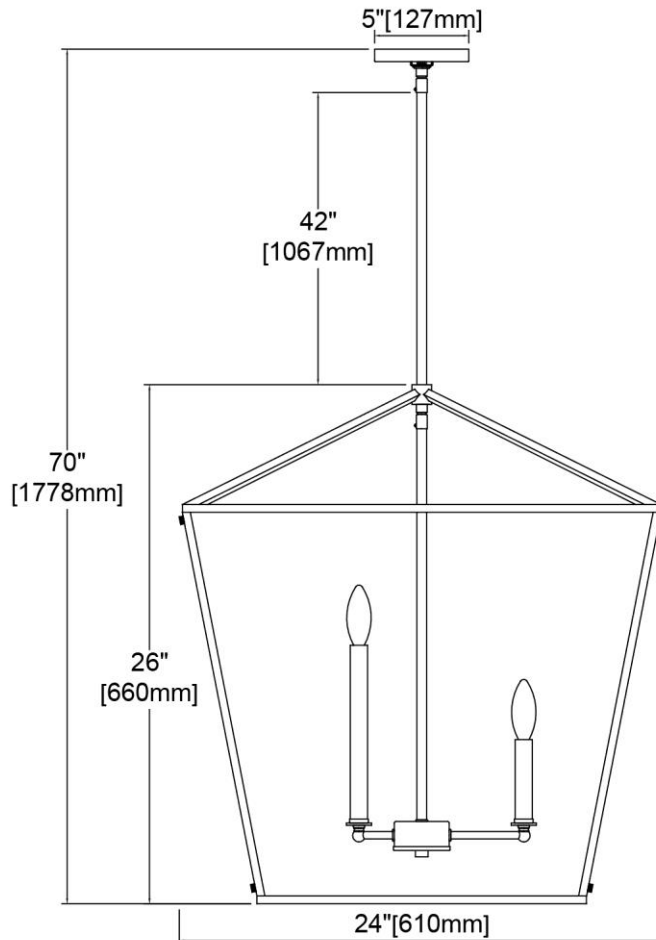

ITEM #:	57226/8
UPC	748119136196
Description	Fairfax 8-Light Chandelier in Light Wood
Finish	Light Wood, Satin Nickel
Materials	Steel
Brand	ELK Lighting
Collection	Fairfax
Category	Indoor Lighting
Type	Chandelier

ITEM DIMENSIONS				RATINGS & SPECIFICATIONS				
Width	24 inches			Safety Rating	UL		Certification	Dry locations
Depth	24 inches			ADA Compliant	N/A		Voltage	120 volts
Height	26 inches			BULBS / SOCKETS				
Weight	12 pounds			Quantity	8		Wattage	60 watts
ADDITIONAL DIMENSIONS				Included	No		Type	Torpedo (E12 Candelabra Base)
Backplate / Canopy	5 diameter			Other	N/A			
HCWO	N/A			CHAIN / CORD INFORMATION				
Min. Extension	N/A			Chain	N/A		Cord	72 inches - Brown
Max. Extension	N/A			SHADE / GLASS DETAILS				
OVERALL HEIGHT				Shade/Glass Description	No Shade/Glass			
Min.	34 inches		Max.	70 inches				
EXTENSION ROD(S)				Width	N/A		Height	N/A
Rods: 1-6, 1-12, 1-24				Width at Top	N/A		Width at Bottom	N/A