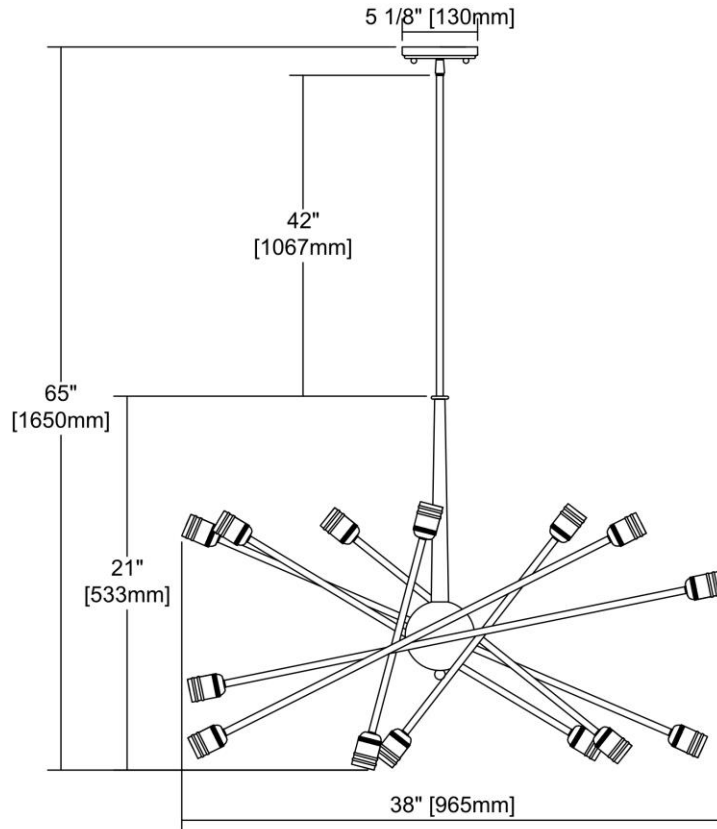

ITEM DIMENSIONS				RATINGS & SPECIFICATIONS				
Width	38 inches			Safety Rating	N/A		Certification	N/A
Depth	38 inches			ADA Compliant	N/A		Voltage	N/A
Height	21 inches			BULBS / SOCKETS				
Weight	10 pounds			Quantity	14	Wattage	60 watts	
ADDITIONAL DIMENSIONS				Included	No		Type	A19 (E26 Medium Base)
Backplate / Canopy	5x5			Other	N/A			
HCWO	N/A			CHAIN / CORD INFORMATION				
Min. Extension	N/A			Chain	N/A		Cord	N/A
Max. Extension	N/A			SHADE / GLASS DETAILS				
OVERALL HEIGHT				Shade/Glass Description	No Shade/Glass			
Min.	N/A		Max.	N/A				
EXTENSION ROD(S)				Width	N/A		Height	N/A
Rods: 1-6, 1-12, 1-24				Width at Top	N/A		Width at Bottom	N/A