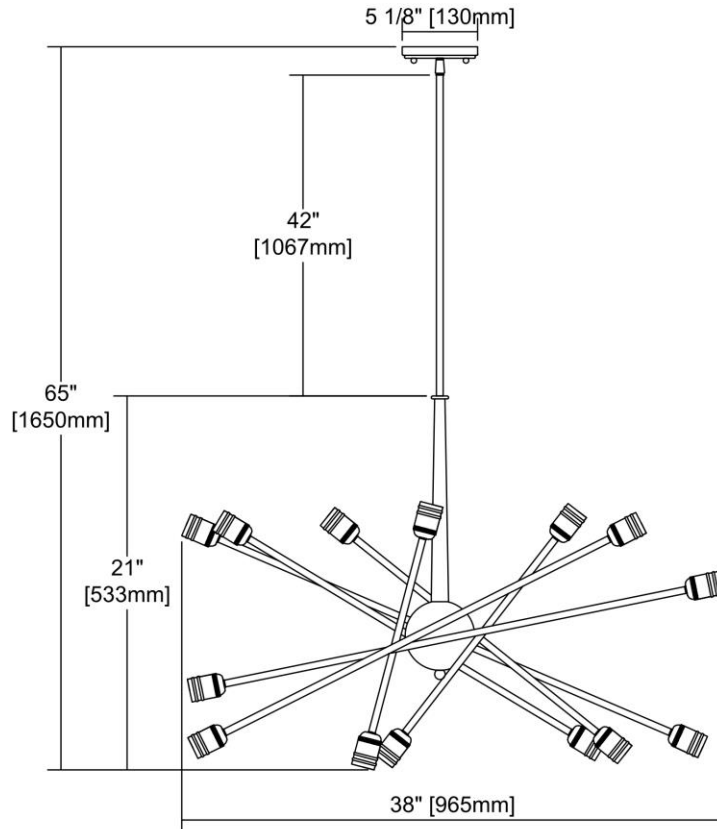

ITEM DIMENSIONS				RATINGS & SPECIFICATIONS				
Width	38 inches			Safety Rating	N/A		Certification	N/A
Depth	38 inches			ADA Compliant	N/A		Voltage	N/A
Height	21 inches			BULBS / SOCKETS				
Weight	10 pounds			Quantity	14	Wattage	60 watts	
ADDITIONAL DIMENSIONS				Included	No		Type	A19 (E26 Medium Base)
Backplate / Canopy	5x5			Other	N/A			
HCWO	N/A			CHAIN / CORD INFORMATION				
Min. Extension	N/A			Chain	N/A		Cord	N/A
Max. Extension	N/A			SHADE / GLASS DETAILS				
OVERALL HEIGHT				Shade/Glass Description	No Shade/Glass			
Min.	N/A		Max.	N/A				
EXTENSION ROD(S)				Width	N/A		Height	N/A
Rods: 1-6, 1-12, 1-24				Width at Top	N/A		Width at Bottom	N/A