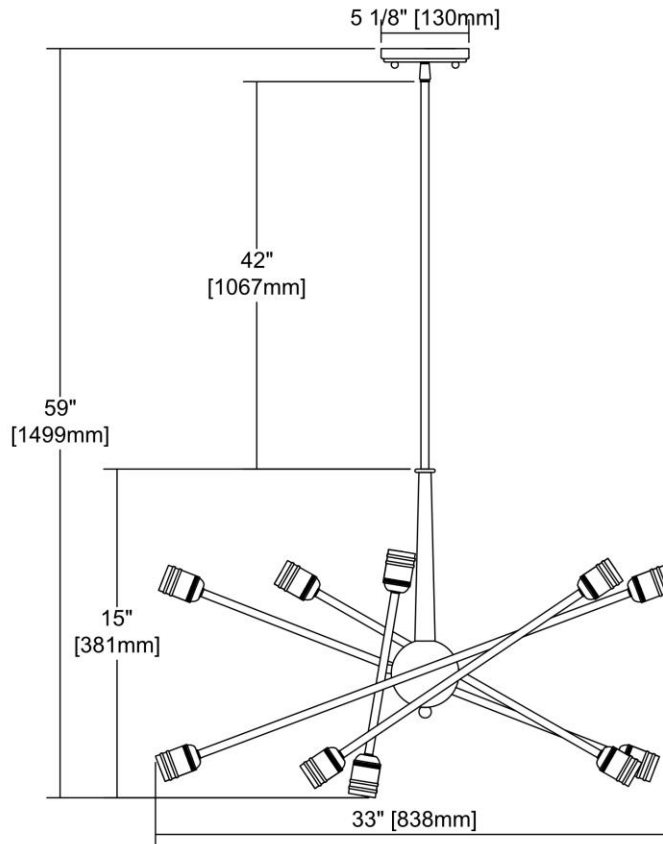

ITEM DIMENSIONS				RATINGS & SPECIFICATIONS				
Width	33 inches			Safety Rating	N/A		Certification	N/A
Depth	33 inches			ADA Compliant	N/A		Voltage	N/A
Height	15 inches			BULBS / SOCKETS				
Weight	7 pounds			Quantity	10	Wattage	60 watts	
ADDITIONAL DIMENSIONS				Included	No		Type	A19 (E26 Medium Base)
Backplate / Canopy	5x5			Other	N/A			
HCWO	N/A			CHAIN / CORD INFORMATION				
Min. Extension	N/A			Chain	N/A		Cord	N/A
Max. Extension	N/A			SHADE / GLASS DETAILS				
OVERALL HEIGHT				Shade/Glass Description	No Shade/Glass			
Min.	N/A		Max.	N/A				
EXTENSION ROD(S)				Width	N/A		Height	N/A
Rods: 1-6, 1-12, 1-24				Width at Top	N/A		Width at Bottom	N/A