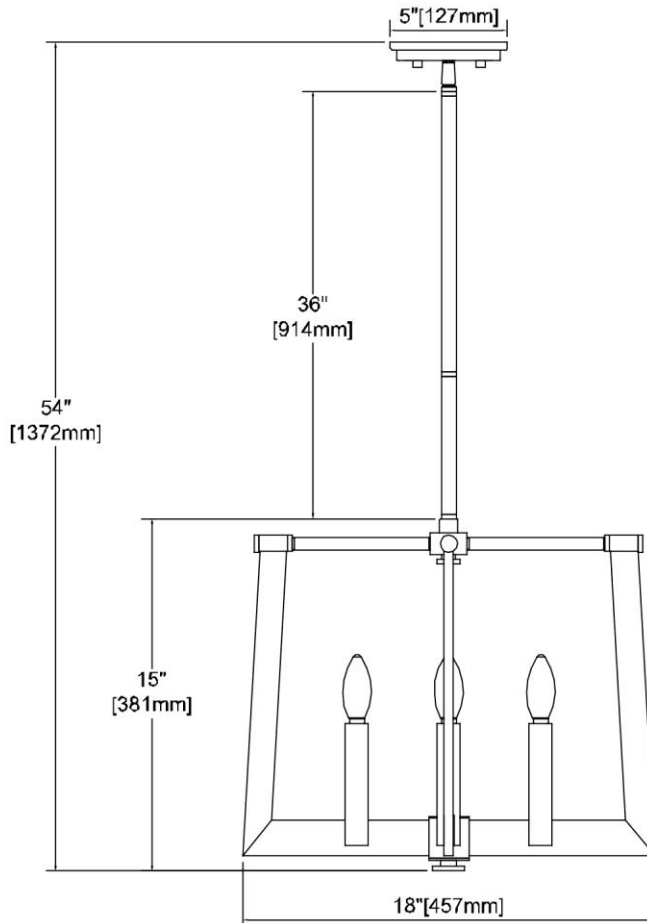


	ITEM #:	55053/4
	UPC	748119135229
	Description	Axis 4-Light Chandelier in Light Wood
	Finish	Light Wood, Satin Nickel
	Materials	Steel
	Brand	ELK Lighting
	Collection	Axis
	Category	Indoor Lighting
	Type	Chandelier

ITEM DIMENSIONS				RATINGS & SPECIFICATIONS				
Width	18 inches			Safety Rating	UL		Certification	Dry locations
Depth	18 inches			ADA Compliant	N/A		Voltage	120 volts
Height	15 inches			BULBS / SOCKETS				
Weight	7 pounds			Quantity	4	Wattage	60 watts	
ADDITIONAL DIMENSIONS				Included	No	Type	Torpedo (E12 Candelabra Base)	
Backplate / Canopy	5 diameter			Other	N/A			
HCWO	N/A			CHAIN / CORD INFORMATION				
Min. Extension	N/A			Chain	N/A	Cord	84 inches - Black	
Max. Extension	N/A			SHADE / GLASS DETAILS				
OVERALL HEIGHT				Shade/Glass Description	No Shade/Glass			
Min.	24 inches	Max.	54 inches	Width	N/A		Height	N/A
EXTENSION ROD(S)				Width at Top	N/A		Width at Bottom	N/A
Rods: 1-6, 1-12, 1-18								