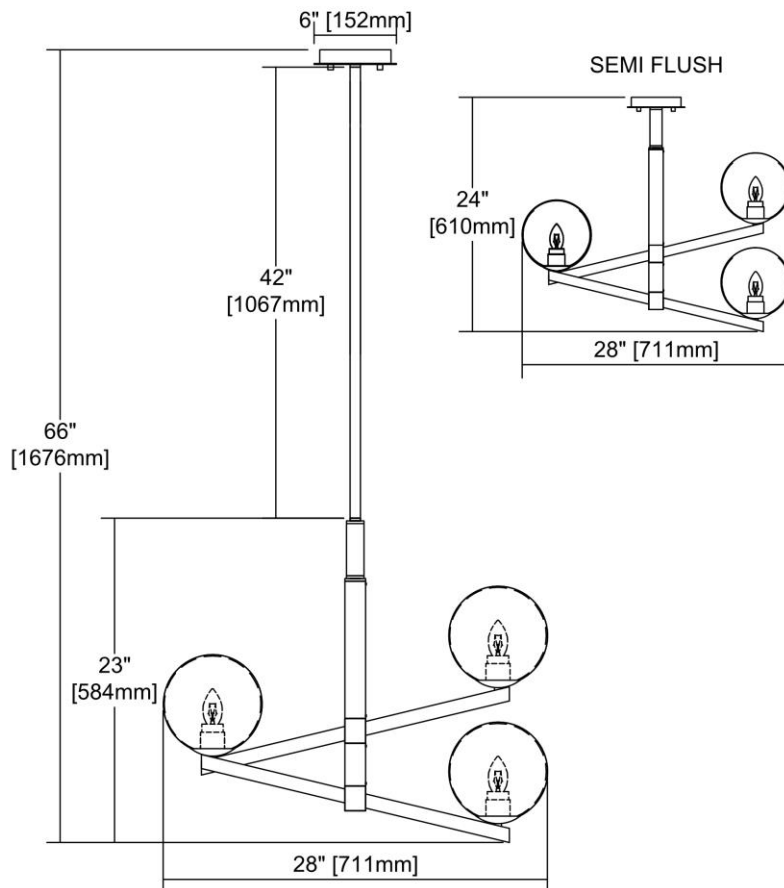


	ITEM #:	12181/4
	UPC	748119125527
	Description	Globes of Light 4-Light Chandelier in Brushed Black Nickel with Clear Blown Glass
	Finish	Brushed Black Nickel
	Materials	Glass, Metal
	Brand	ELK Lighting
	Collection	Globes of Light
	Category	Indoor Lighting
	Type	Chandelier

ITEM DIMENSIONS				RATINGS & SPECIFICATIONS				
Width	28 inches			Safety Rating	N/A		Certification	N/A
Depth	28 inches			ADA Compliant	N/A		Voltage	N/A
Height	23 inches			BULBS / SOCKETS				
Weight	11 pounds			Quantity	4	Wattage	60 watts	
ADDITIONAL DIMENSIONS				Included	No		Type	B11 (E12 Candelabra Base)
Backplate / Canopy	6x6			Other	N/A			
HCWO	N/A			CHAIN / CORD INFORMATION				
Min. Extension	N/A			Chain	N/A		Cord	N/A
Max. Extension	N/A			SHADE / GLASS DETAILS				
OVERALL HEIGHT				Shade/Glass Description	Clear Blown Glass			
Min.	N/A		Max.	N/A				
EXTENSION ROD(S)				Width	N/A		Height	N/A
Rods: 1-6, 1-12, 1-24				Width at Top	N/A		Width at Bottom	N/A