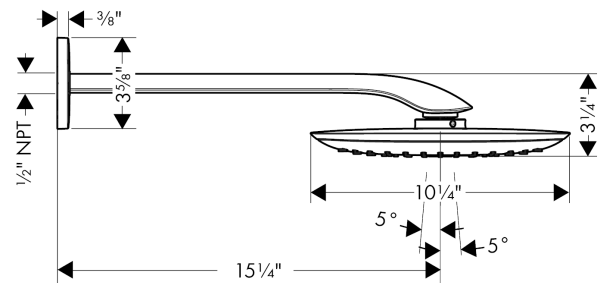

PuraVida

PuraVida 400 AIR 1-Jet Showerhead with Showerarm

Finishes : **chrome** Part no. : **27437001**

Description

Features

- 192 no-clog spray channels
- Spray modes: RainAir XXL
- Flow: 2.5 GPM
- Spray face finish: Chrome or White
- Includes brass showerarm

Item details

List Price \$ 1,730.00

Technology

Compliance

Product image

Scale drawing

PuraVida

PuraVida 400 AIR 1-Jet Showerhead with Showerarm

Finishes : **chrome** Part no. : **27437001**

Exploded drawing

Year of production: >06/12

PuraVida

PuraVida 400 AIR 1-Jet Showerhead with Showerarm

Finishes : **chrome** Part no. : **27437001**

Spare parts list

PuraVida

PuraVida 400 AIR 1-Jet Showerhead with Showerarm

Finishes : **white/chrome** Part no. : **27437401**

Description

Features

- 192 no-clog spray channels
- Spray modes: RainAir XXL
- Flow: 2.5 GPM
- Spray face finish: Chrome or White
- Includes brass showerarm