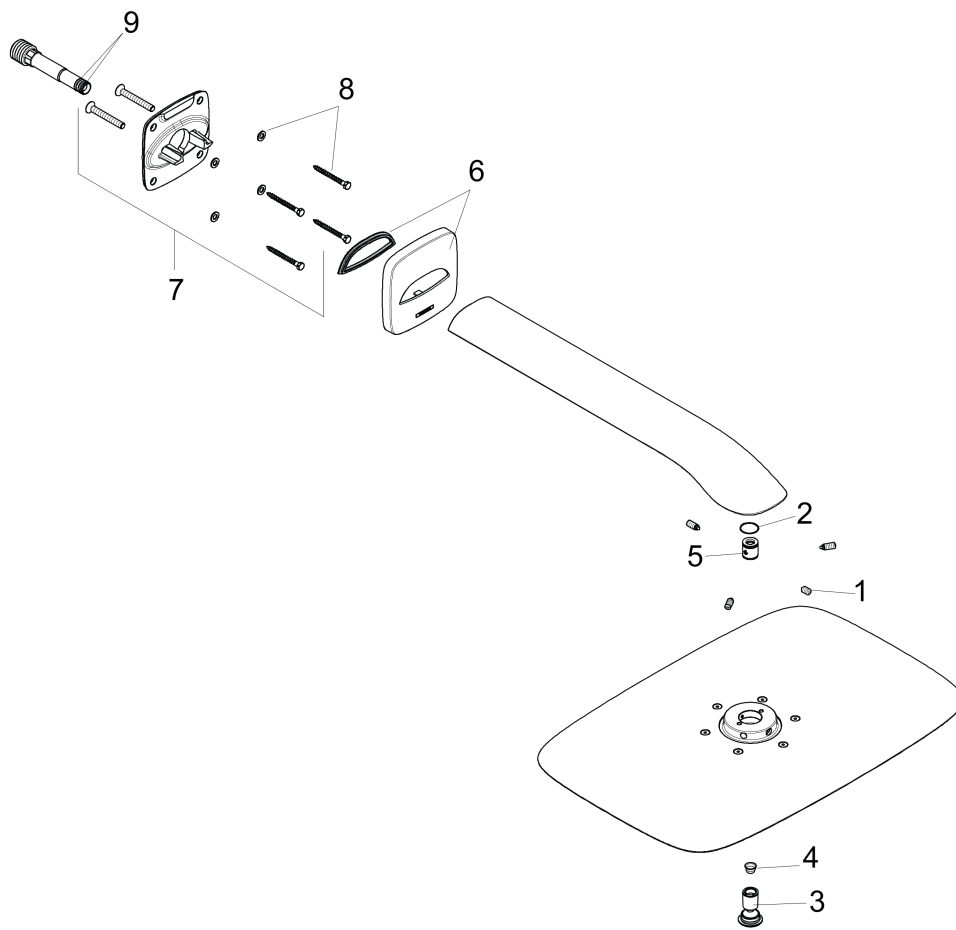

PuraVida

PuraVida 400 AIR 1-Jet Showerhead with Showerarm

Finishes : **chrome** Part no. : **27437001**

Description

Features

- 192 no-clog spray channels
- Spray modes: RainAir XXL
- Flow: 2.5 GPM
- Spray face finish: Chrome or White
- Includes brass showerarm

Finishes : **chrome** Part no. : **27437001**

Exploded drawing

Year of production: >06/12

PuraVida

PuraVida 400 AIR 1-Jet Showerhead with Showerarm

Finishes : **chrome** Part no. : **27437001**

Spare parts list

Year of production: >06/12

| Pos. | Description | Part no. | Price | PU |
|------|--------------------------------|----------|-------|----|
| 1 | hollow set screw M6x10 DIN 914 | 96526000 | - | 1 |
| 2 | O-ring 15x1,5 | 92118000 | - | 1 |
| 3 | air jet | 95416000 | - | 1 |
| 4 | filter | 97735000 | - | 1 |
| 5 | set of non return valves DW 15 | 94074000 | - | 1 |
| 6 | escutcheon | 95415000 | - | 1 |
| 7 | wall flange | 95746000 | - | 1 |
| 8 | mounting set | 98716000 | - | 1 |
| 9 | O-ring 9x2 | 98119000 | - | 1 |
| a | spray body | 92290000 | - | 1 |

PuraVida

PuraVida 400 AIR 1-Jet Showerhead with Showerarm

Finishes : **white/chrome** Part no. : **27437401**

Description

Features

- 192 no-clog spray channels
- Spray modes: RainAir XXL
- Flow: 2.5 GPM
- Spray face finish: Chrome or White
- Includes brass showerarm