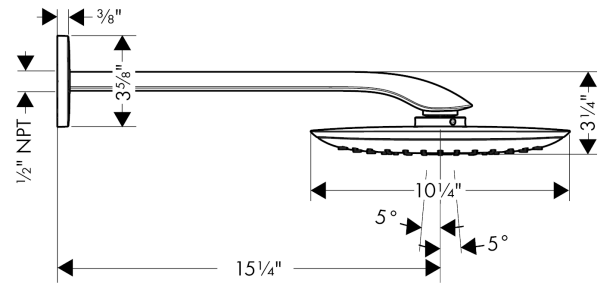

PuraVida

PuraVida 400 AIR 1-Jet Showerhead with Showerarm

Finishes : **white/chrome** Part no. : **27437401**

Description

Features

- 192 no-clog spray channels
- Spray modes: RainAir XXL
- Flow: 2.5 GPM
- Spray face finish: Chrome or White
- Includes brass showerarm

Item details

List Price \$ 1,730.00

Technology

Compliance

Product image

Scale drawing

PuraVida

PuraVida 400 AIR 1-Jet Showerhead with Showerarm