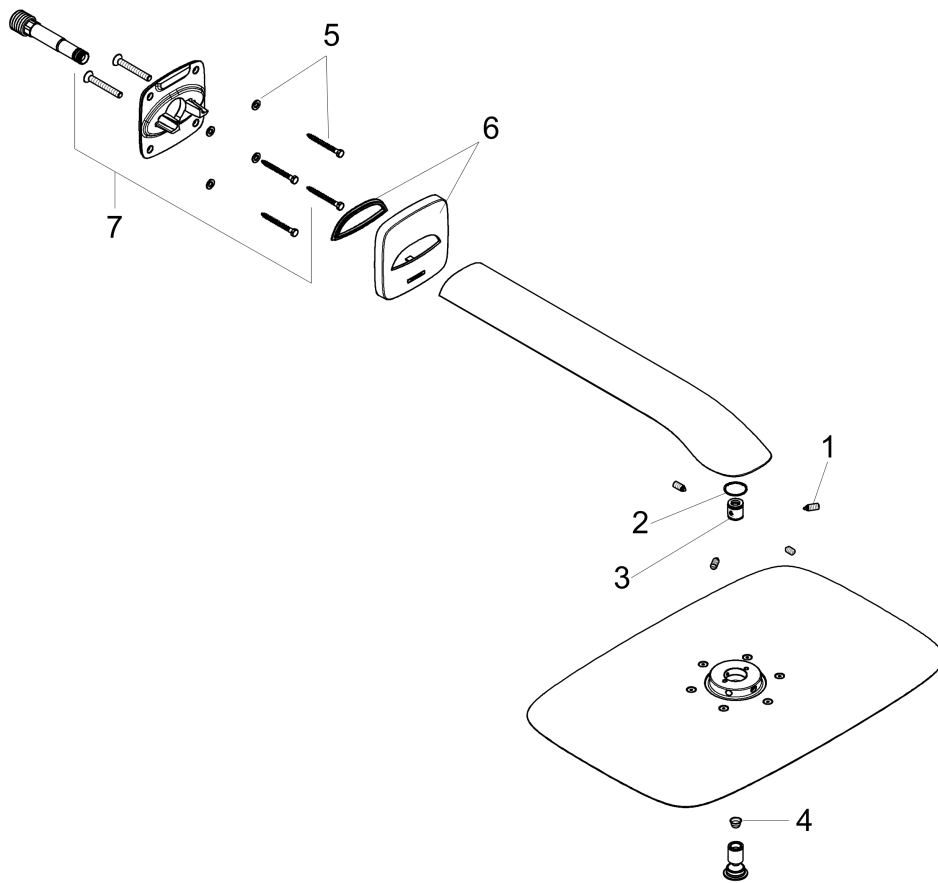

PuraVida

PuraVida 400 AIR 1-Jet Showerhead with Showerarm

Finishes : **white/chrome** Part no. : **27437401**

Exploded drawing

Year of production: >09/09

PuraVida

PuraVida 400 AIR 1-Jet Showerhead with Showerarm

Finishes : **white/chrome** Part no. : **27437401**

Spare parts list

Year of production: >09/09

Pos.	Description	Part no.	Price	PU
1	hollow set screw M6x10 DIN 914	96526000	-	1
2	O-ring 15x1,5	92118000	-	1
3	set of non return valves DW 15	94074000	-	1
4	filter	97735000	-	1
5	mounting set	98716000	-	1
6	escutcheon	95415000	-	1
7	wall flange	95746000	-	1
a	spray body	92290000	-	1