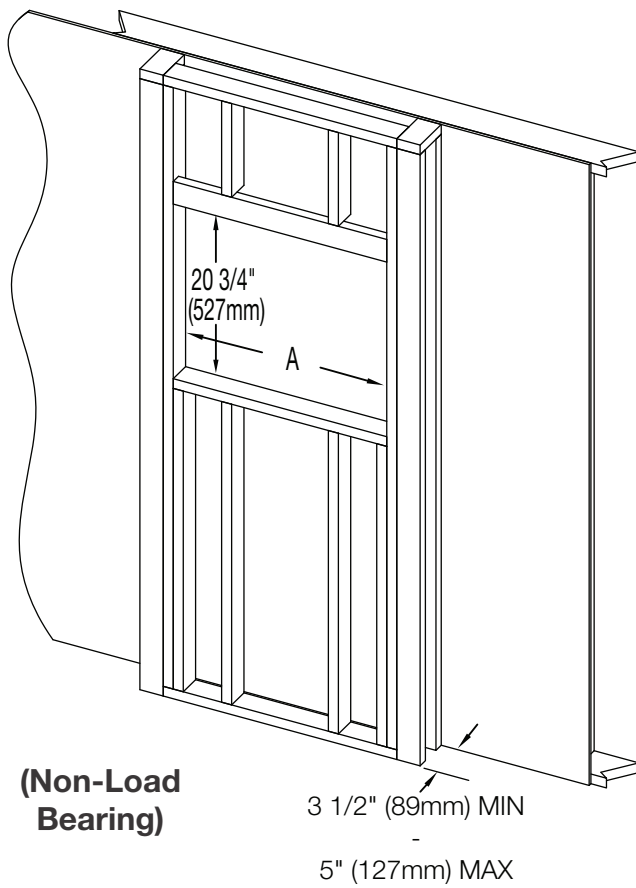

Dimensions

	A	B	C
NEFL42HS/HI	42" (1067mm)	37 5/16" (948mm)	38 15/16" (989mm)
NEFL50HS/HI	50" (1270mm)	45 5/16" (1151mm)	46 15/16" (1192mm)
NEFL60HS/HI	60" (1524mm)	55 5/16" (1405mm)	56 15/16" (1446mm)

Installation Framing

Finishing Material

MODEL NO.	A
NEFL42HS/HI	39 1/2" (1002mm)
NEFL50HS/HI	47 1/2" (1205mm)
NEFL60HS/HI	57 1/2" (1459mm)
NEFL72HS/HI	69" (1752mm)
NEFL100HS/HI	97" (2463mm)