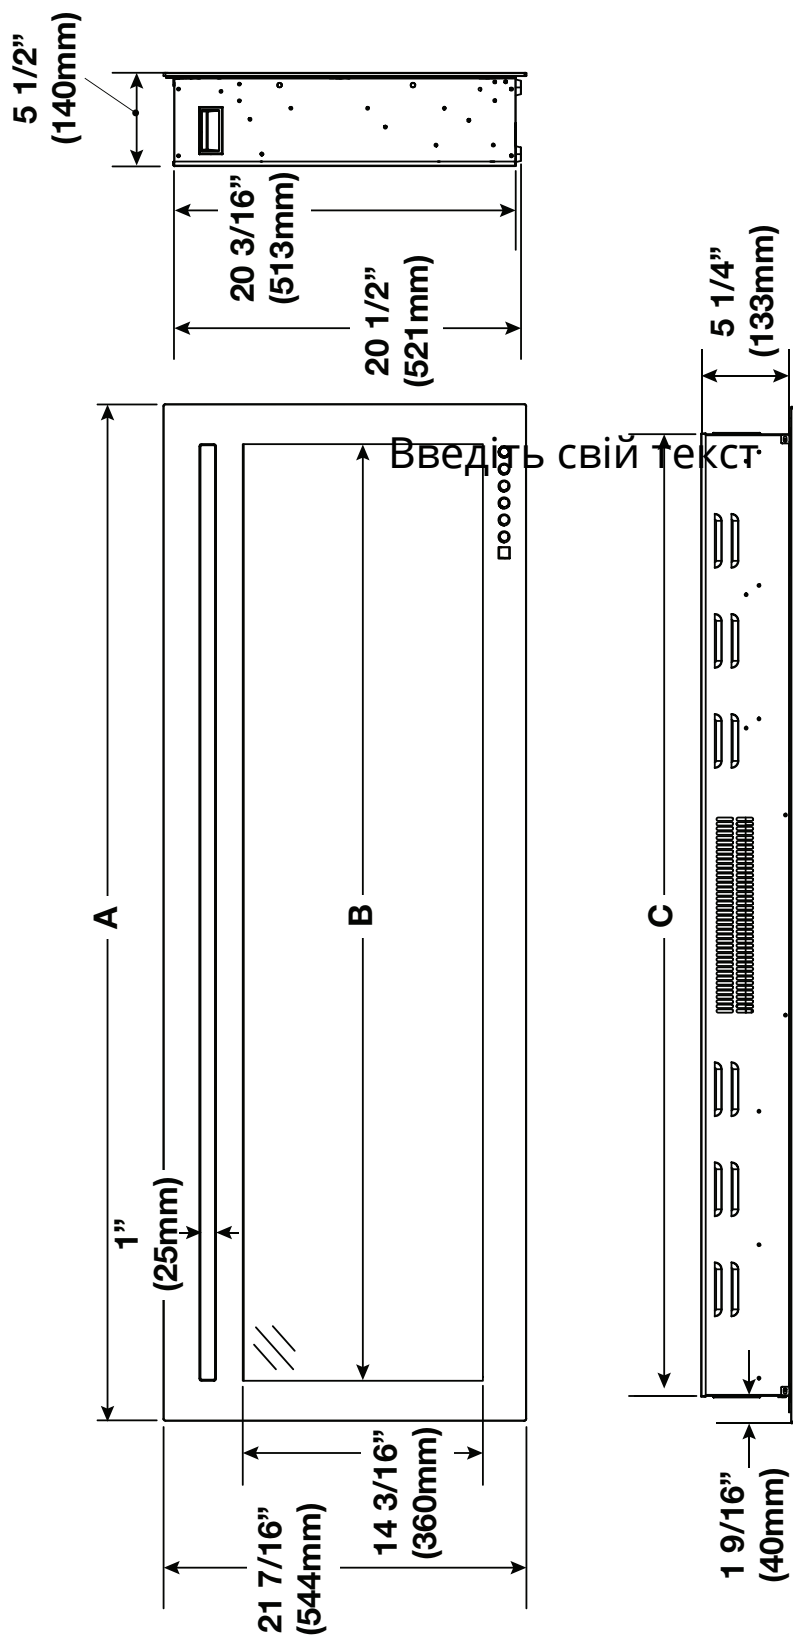

Dimensions

	A	B	C
NEFL42HS/HI	42" (1067mm)	37 5/16" (948mm)	38 15/16" (989mm)
NEFL50HS/HI	50" (1270mm)	45 5/16" (1151mm)	46 15/16" (1192mm)
NEFL60HS/HI	60" (1524mm)	55 5/16" (1405mm)	56 15/16" (1446mm)

Installation Framing

Finishing Material

MODEL NO.	A
NEFL42HS/HI	39 1/2" (1002mm)
NEFL50HS/HI	47 1/2" (1205mm)
NEFL60HS/HI	57 1/2" (1459mm)
NEFL72HS/HI	69" (1752mm)
NEFL100HS/HI	97" (2463mm)