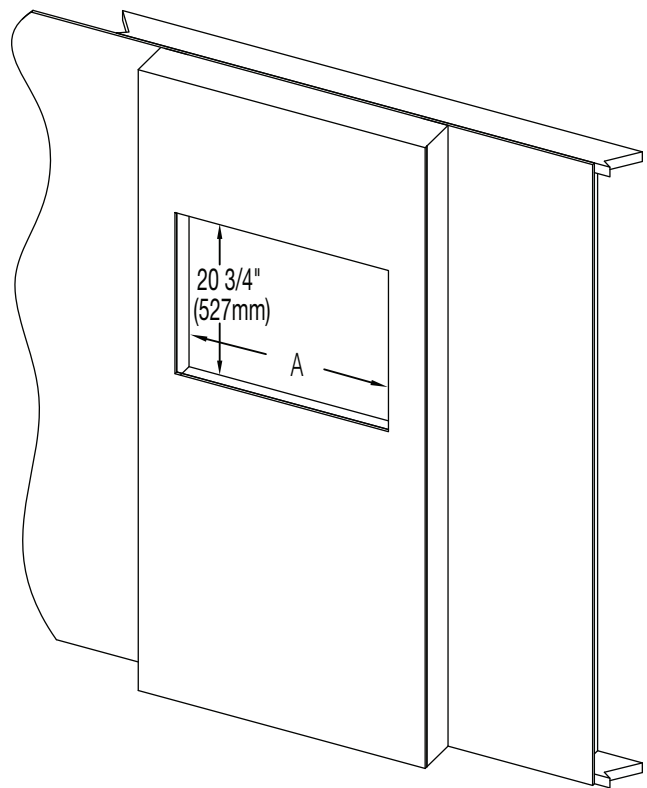

Dimensions

	A	B	C
NEFL42HS/HI	42" (1067mm)	37 5/16" (948mm)	38 15/16" (989mm)
NEFL50HS/HI	50" (1270mm)	45 5/16" (1151mm)	46 15/16" (1192mm)
NEFL60HS/HI	60" (1524mm)	55 5/16" (1405mm)	56 15/16" (1446mm)

Installation Framing

Finishing Material

MODEL NO.	A
NEFL42HS/HI	39 1/2" (1002mm)
NEFL50HS/HI	47 1/2" (1205mm)
NEFL60HS/HI	57 1/2" (1459mm)
NEFL72HS/HI	69" (1752mm)
NEFL100HS/HI	97" (2463mm)