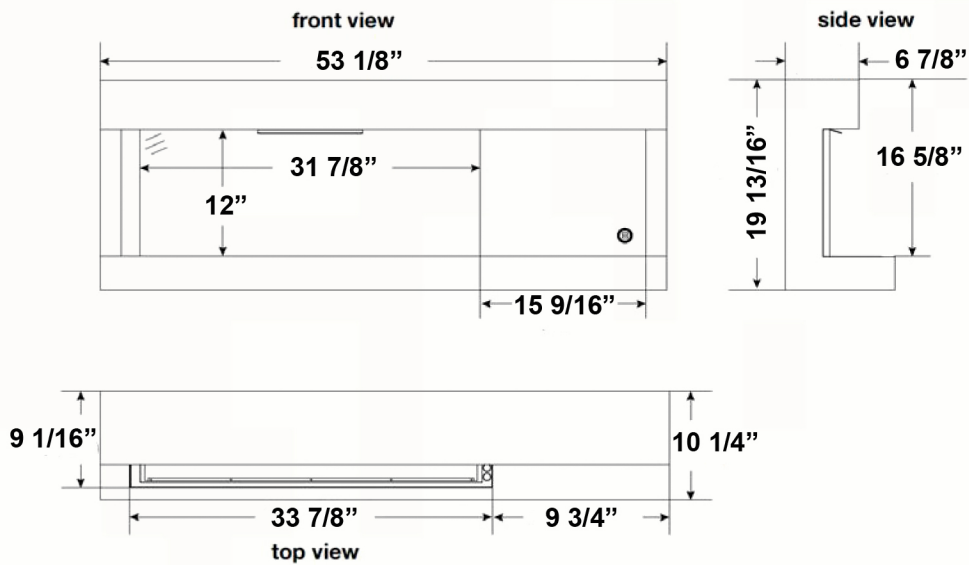

Product Code	BTU's (Input)	Watts	Voltage	Amps	Height	Front Width	Depth	Viewing Area	
					Actual	Actual	Actual	Height	Width
NEFP32-5320BW	5,000	1,500	120V AC	15	19 13/16"	53 1/8"	10 1/4"	12"	31 7/8"

Certified under Canadian and American National Standards
 Figures may vary with individual conditions such as floor plan layout, insulation value/heat loss of the house and geographical location.