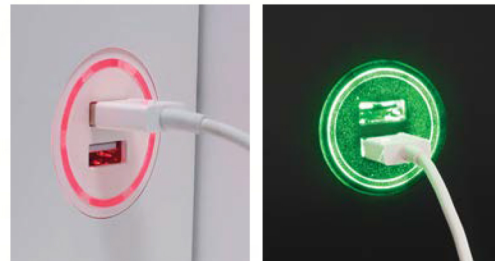

STYLUS™ WALLMOUNT - STEINFELD

NEFP32-5320BW – ELECTRIC FIREPLACE WITH BURNISHED WALNUT WOOD SURROUND

FEATURES

- **53 1/8" W X 19 13/16" H X 10 1/4" D**
- **53" WIDE BURNISHED WALNUT ENCASED SURROUND**
- **2 USB 2.0 INPUTS WITH CHARGING STATUS COLOR INDICATION**
- Simply plug-in 120V
- Four flame color settings with brightness adjustment options
- Ember bed in 6 color settings including cycle & fade in and fade out
- 9 different timer settings from 30 minutes up to 8 hours
- All season usage: flames operate with or without heat
- Disable heat function as child safety feature
- Touch control panel and multi-function remote standard
- Thermostatic control
- Up to 5,000 BTU's & 1500 Watts

napoleon.com

FEATURES

DOUBLE USB 2.0 CHARGING PORTS

BIRCH LOGSET & CRYSTAL MEDIA SET

ACCENT SHELF LIGHT WITH BRIGHTNESS SETTINGS

TOUCH SCREEN CONTROL PANEL

REMOTE CONTROL

Specifications

Features/Accessories/Options

Birch Logset and Crystal Media (Included)

Dual USB Charging Ports (red = charging, green = fully charged)

Flame Color Options (Orange, Yellow, Blue and Multi)

Ember Bed Color Options (White, Blue, Green, Red, Yellow and Purple)

Shelf Accent Light

Shelf

Remote Control (Included)

Touch Control Panel

Shelf and Accent Light (shown on Stylus® Steinfeld)