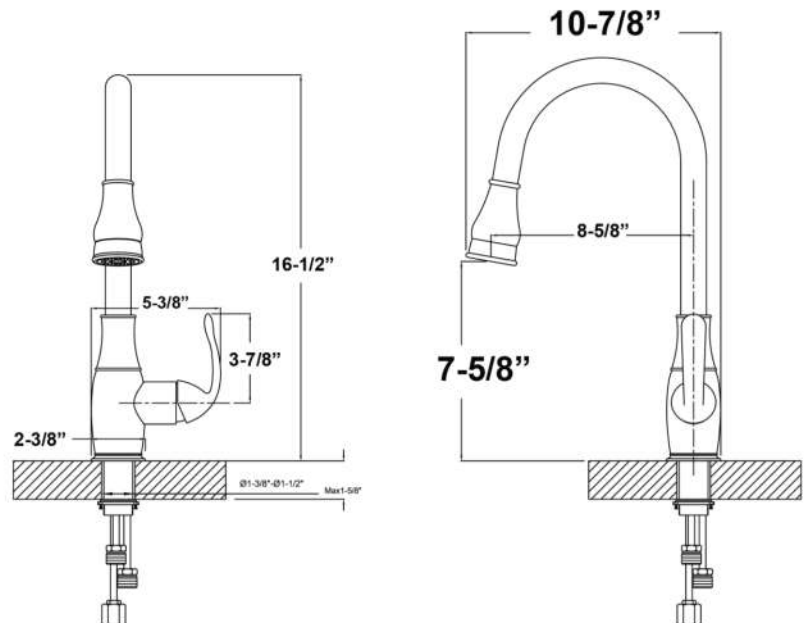

CARYL SINGLE HANDLE KITCHEN FAUCET

Cat. No.
KFS410-L4

L: 5-³/₈"
W: 10-⁷/₈"
H: 16-¹/₂"

Features:

- ▶ Constructed of solid brass
- ▶ Gooseneck spout
- ▶ Magnetic pull down spray
- ▶ Includes 2 braided hoses
- ▶ Hoses have 3/8" female connectors
- ▶ Ceramic disc cartridges
- ▶ Height to spout 8-¹/₂"
- ▶ Spout reach 8-⁵/₈"
- ▶ Flow rate is 1.8 GPM at 60 psi

Finishes:

- CP** Polished Chrome
BN Brushed Nickel
ORB Oil Rubbed Bronze

Dimensions of fixture are nominal and may vary. Dimensions and specifications subject to change without notice.