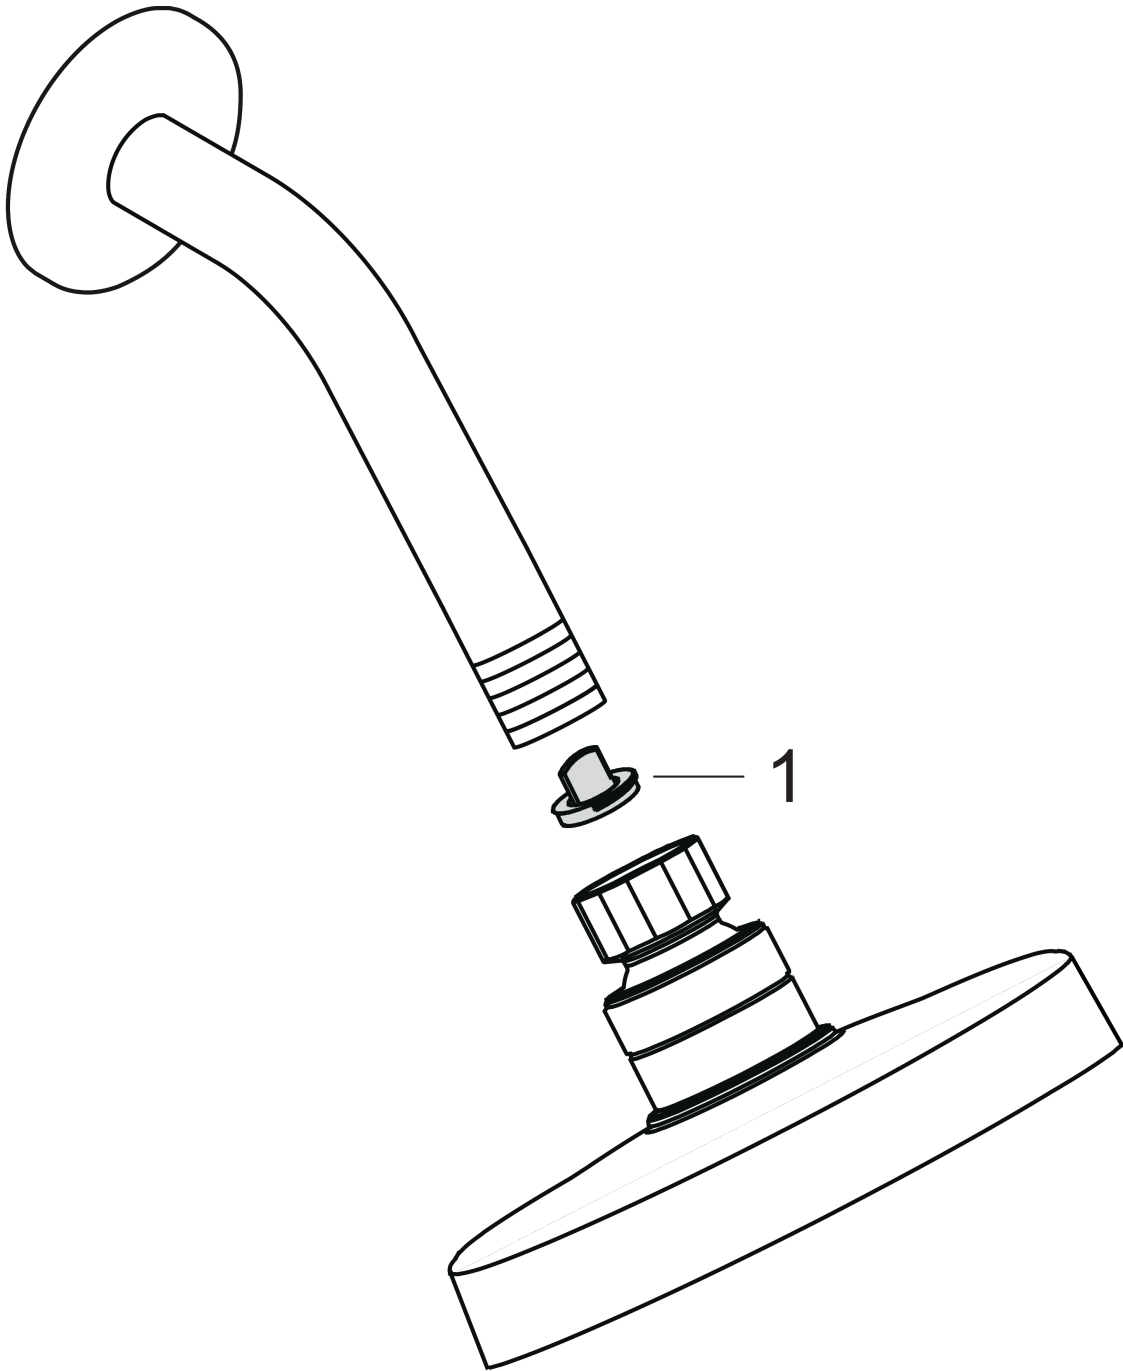

Compliance

Product image

Scale drawing

Raindance

Raindance S 100 AIR Green 3-Jet Showerhead, 2.0 GPM

Finishes : brushed nickel Part no. : 04340820

Exploded drawing

Year of production: >06/10

Raindance

Raindance S 100 AIR Green 3-Jet Showerhead, 2.0 GPM

Finishes : **brushed nickel** Part no. : **04340820**

Spare parts list

Year of production: >06/10

| Pos. | Description | Part no. | Price | PU |
|------|----------------|----------|-------|----|
| 1 | filter packing | 88649000 | - | 1 |