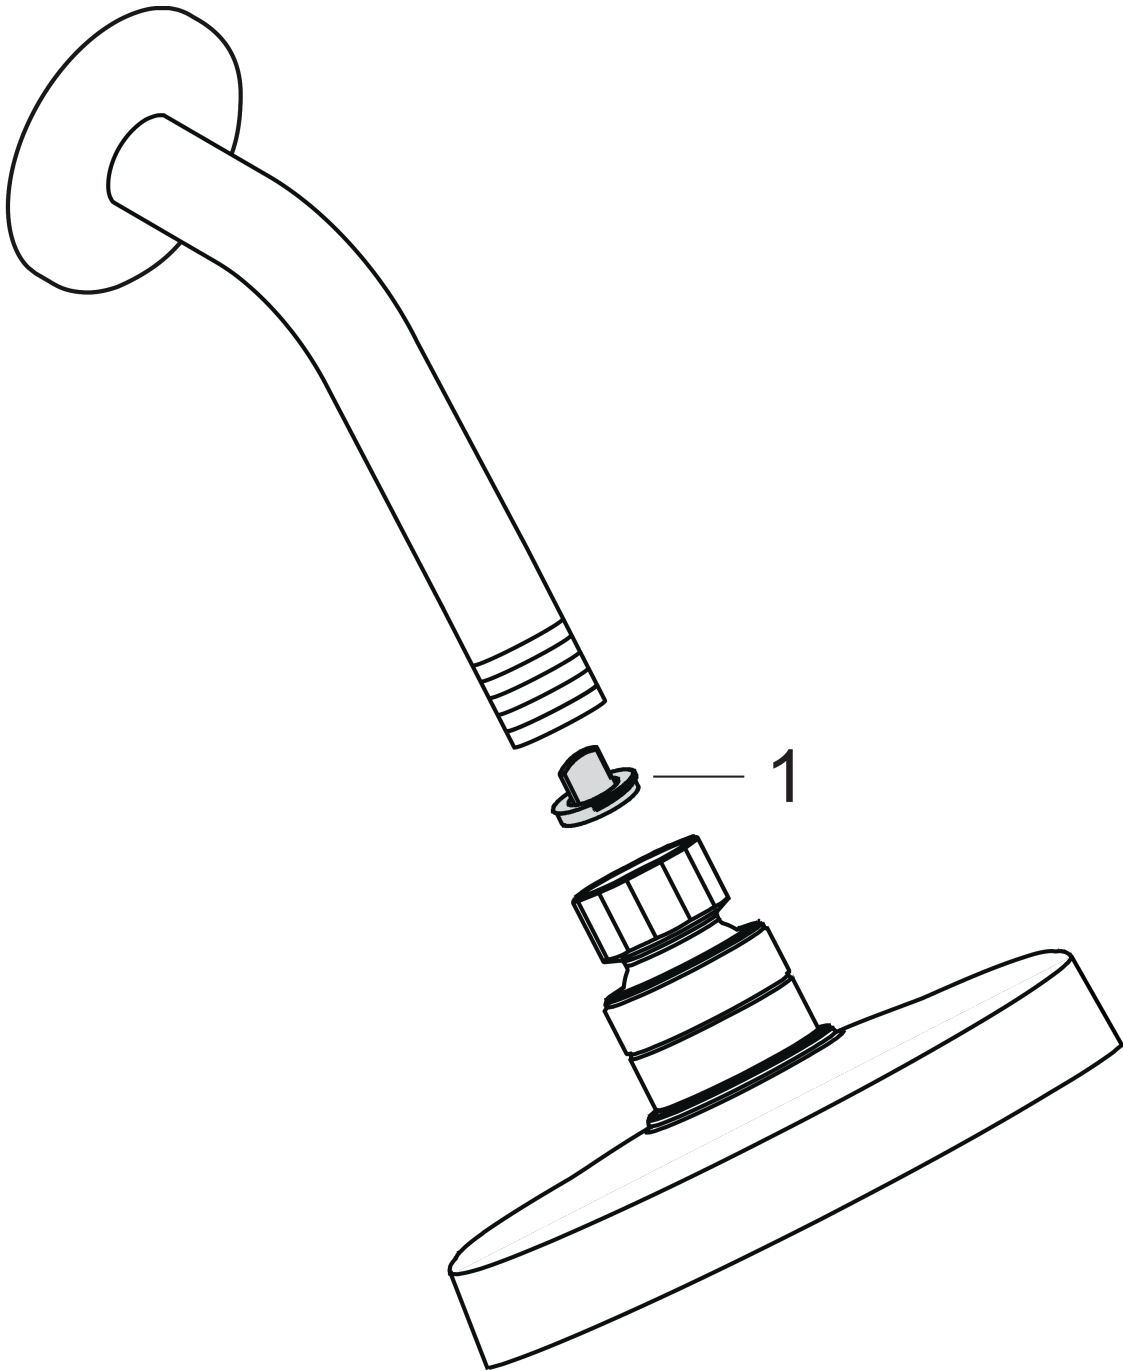

Raindance

Raindance S 100 AIR Green 3-Jet Showerhead, 2.0 GPM

Finishes : **chrome** Part no. : **04340000**

Description

Features

- 65 no-clog spray channels
- Spray modes: RainAir, BalanceAir, WhirlAir
- Flow: 2.0 GPM

Item details

List Price \$ 160.00

Technology

Compliance

Product image

Scale drawing

Raindance

Raindance S 100 AIR Green 3-Jet Showerhead, 2.0 GPM

Finishes : **chrome** Part no. : **04340000**

Exploded drawing

Year of production: >06/10

Raindance

Raindance S 100 AIR Green 3-Jet Showerhead, 2.0 GPM

Finishes : **chrome** Part no. : **04340000**

Spare parts list