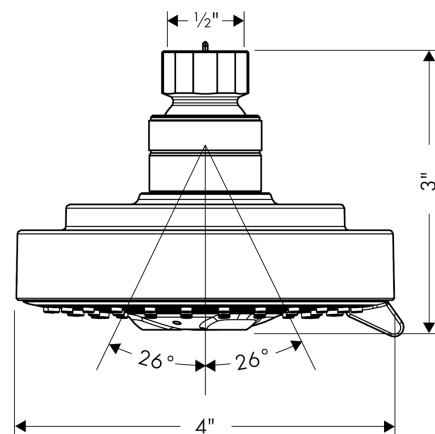

Item details

List Price \$ 160.00

Technology

Compliance

Product image

Scale drawing

Raindance

Raindance S 100 AIR Green 3-Jet Showerhead, 2.0 GPM