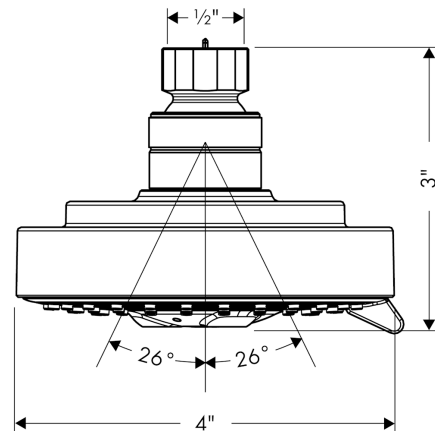

Scale drawing