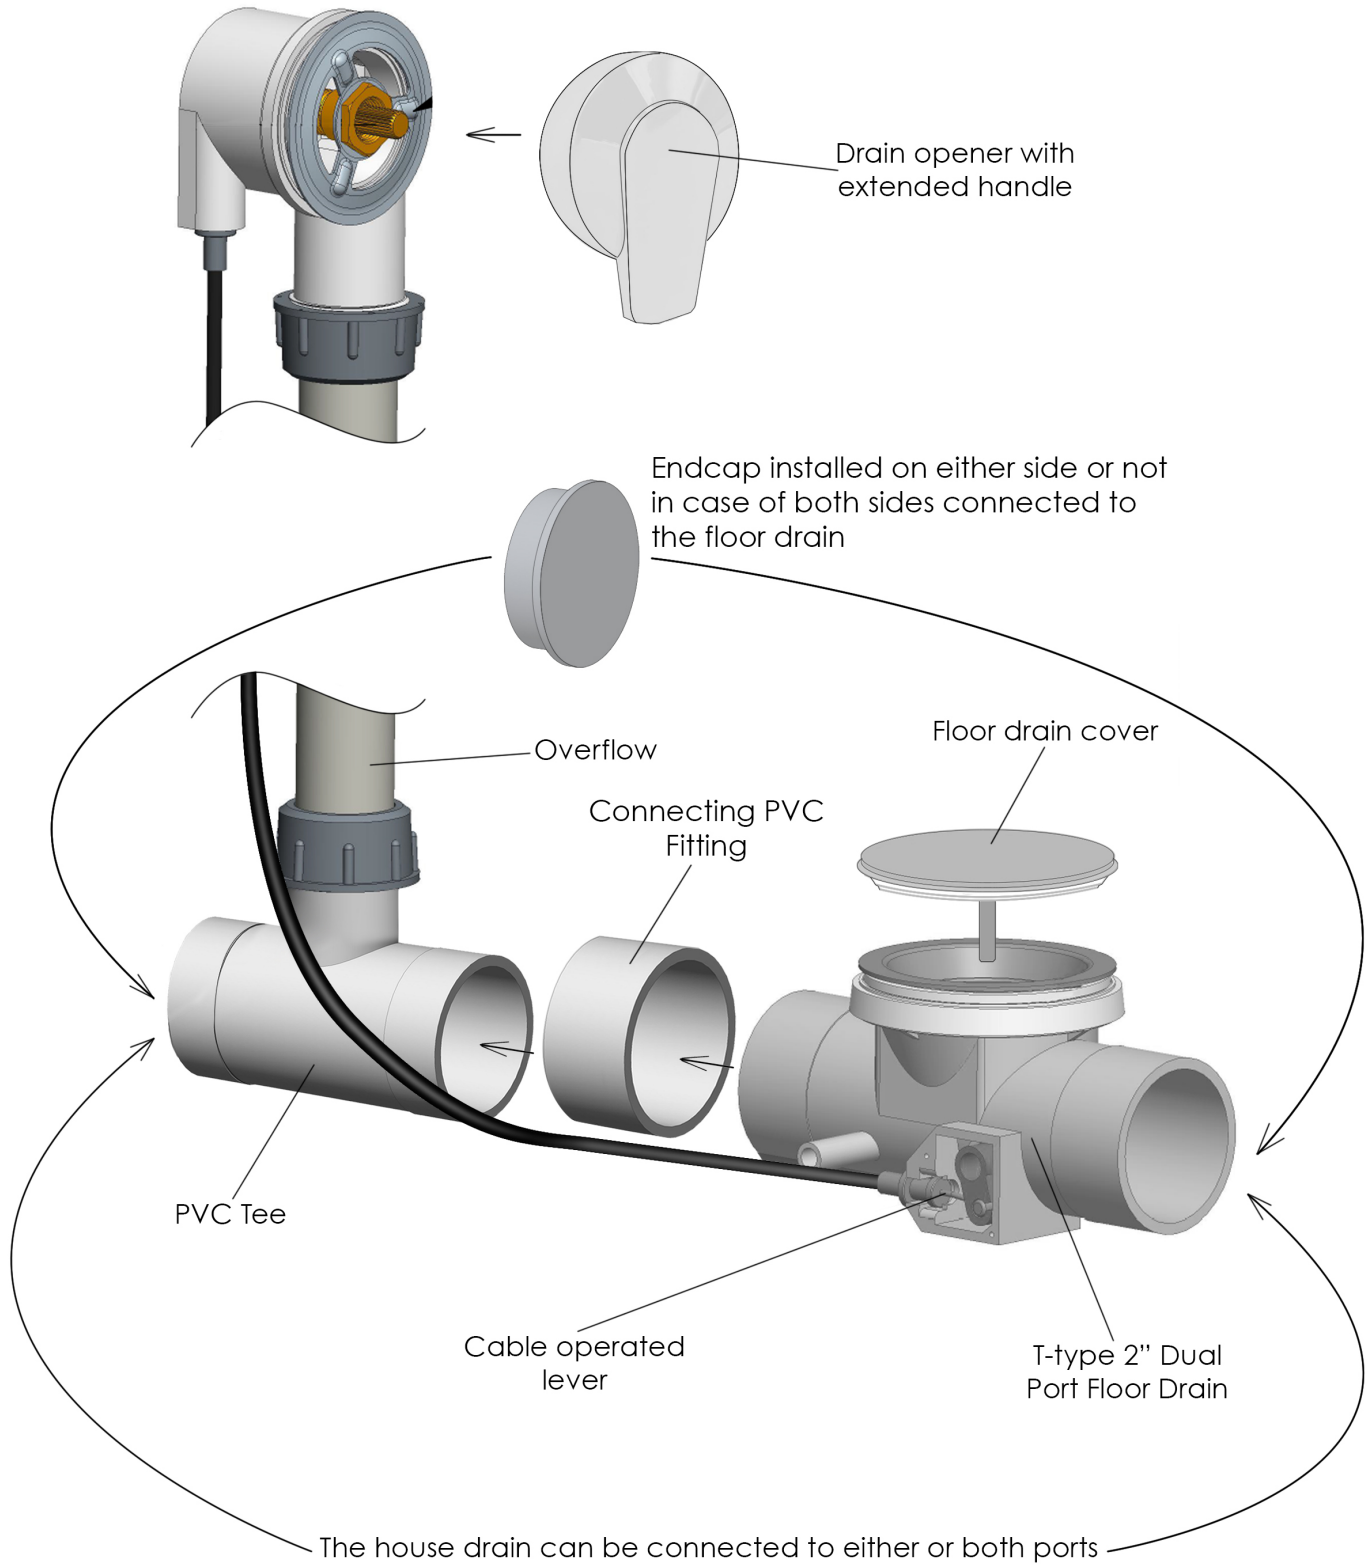

Optional Features

1. Heated Seat and Backrest 4AMP 470W
2. Digital Controls
3. Aromatherapy

Faucet Options

Five-Piece Fast Fill Faucet Set

- Up to 18 GPM @ 60 PSI at ideal in home plumbing conditions
- 2x 3/4" Supply lines, 5' length
- Pull out, hand held, chrome plated hand shower with 5 ft. retractable stainless steel braided hose

Two-Piece Fast Fill Faucet Set

- Up to 16 GPM @ 60 PSI at ideal in home plumbing conditions
- 2x 3/4" Supply lines, 5' length
- Pull out, hand held, chrome plated hand shower with 5 ft. retractable stainless steel braided hose

Ultra - Acrylic Inward Swing Door Walk In Bathtub Specifications

Ella 2" T-type Dual Port Floor Drain
Ultra comes equipped with dual (2) drains

Above the floor drain installation options

The drain positioning should be determined by a licensed plumber. The pictures above only show a few of the many possible options for drainage setup. For faster drainage all 4 ports may be connected to house drain.

Below the floor drain installation options

The drain positioning should be determined by a licensed plumber. The pictures above only show a few of the many possible options for drainage setup. For faster drainage all 4 ports may be connected to house drain.