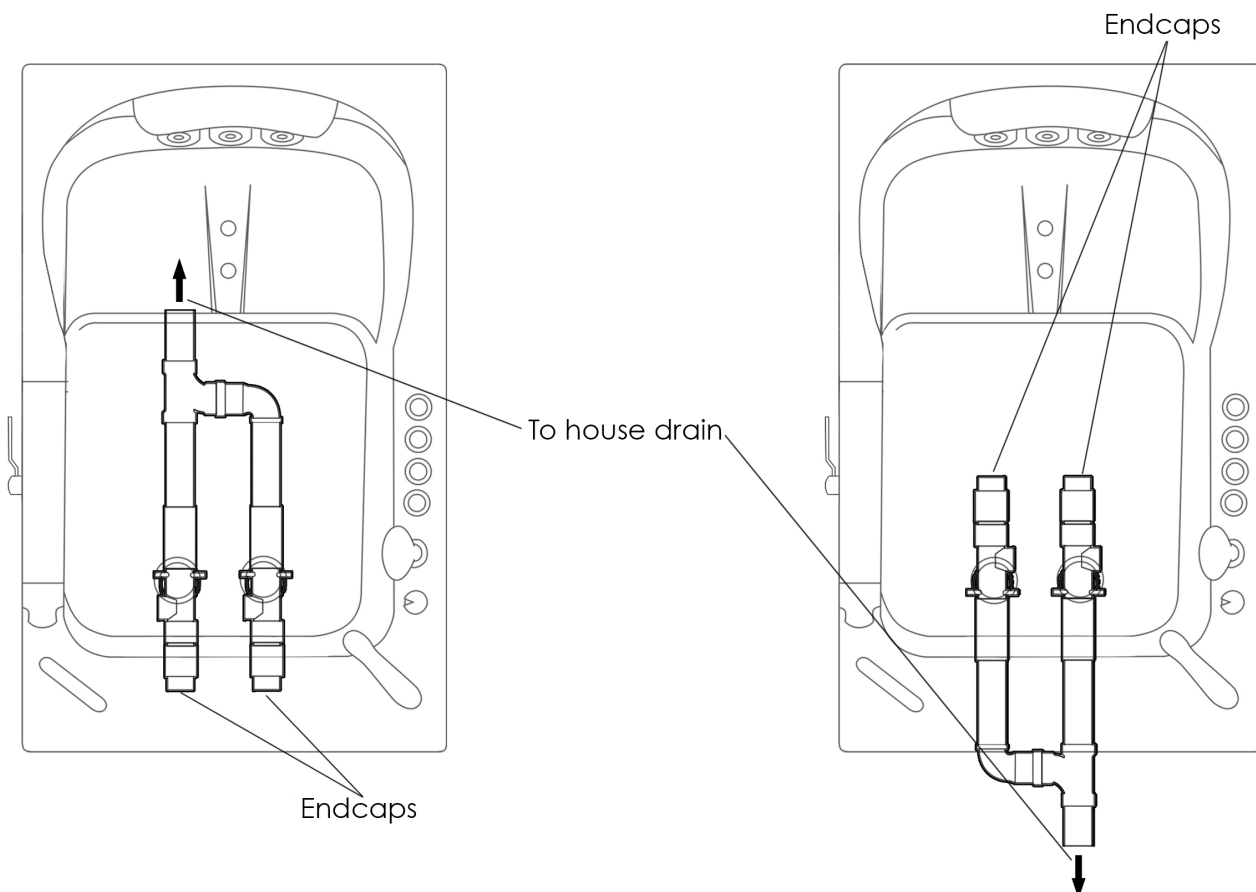

Two-Piece Fast Fill Faucet Set

- Up to 16 GPM @ 60 PSI at ideal in home plumbing conditions
- 2x 3/4" Supply lines, 5' length
- Pull out, hand held, chrome plated hand shower with 5 ft. retractable stainless steel braided hose

Ultra - Acrylic Inward Swing Door Walk In Bathtub Specifications

Ella 2" T-type Dual Port Floor Drain
Ultra comes equipped with dual (2) drains

Above the floor drain installation options

The drain positioning should be determined by a licensed plumber. The pictures above only show a few of the many possible options for drainage setup. For faster drainage all 4 ports may be connected to house drain.

Below the floor drain installation options

The drain positioning should be determined by a licensed plumber. The pictures above only show a few of the many possible options for drainage setup. For faster drainage all 4 ports may be connected to house drain.