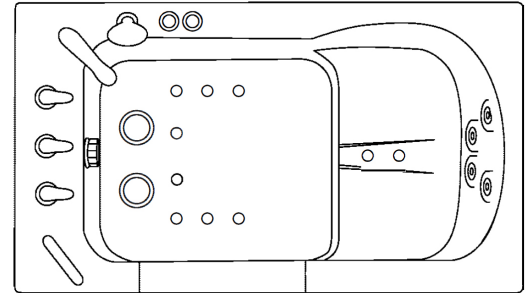

Ella Ultra Walk In Bathtub

Ultra - Acrylic Inward Swing
Door Walk In Bathtub
Specifications

Ultra Inward Swing Door

Actual Size: 29.5x52x40

Seat Width: 21 inches

Shipping Size: 32x54x50

Shipping Weight: 275 lbs.

Net Weight: 205 lbs.

Water Capacity: 75 gal.

Occupied: 35-55 gal.

Drainage Time: +/- 80 sec at ideal home plumbing conditions (occupied)

Included Features

1. Acrylic Tub Shell:
 - Gloss White Finish
 - Fiberglass gelcoat reinforced
2. Stainless Steel Frame with Adjustable Leveling Legs
3. Brushed aluminum and frosted finish tempered glass door
4. Two (2) front and one (1) reversible, removable end access panel
5. Stainless steel chrome finish U-shape deck & wall mount grab bar
6. Extension panel, filler for 60" alcove installations
7. Stainless steel brushed finish towel bar

Two-Piece Fast Fill Faucet Set

- Up to 16 GPM @ 60 PSI at ideal in home plumbing conditions
- 2x 3/4" Supply lines, 5' length
- Pull out, hand held, chrome plated hand shower with 5 ft. retractable stainless steel braided hose