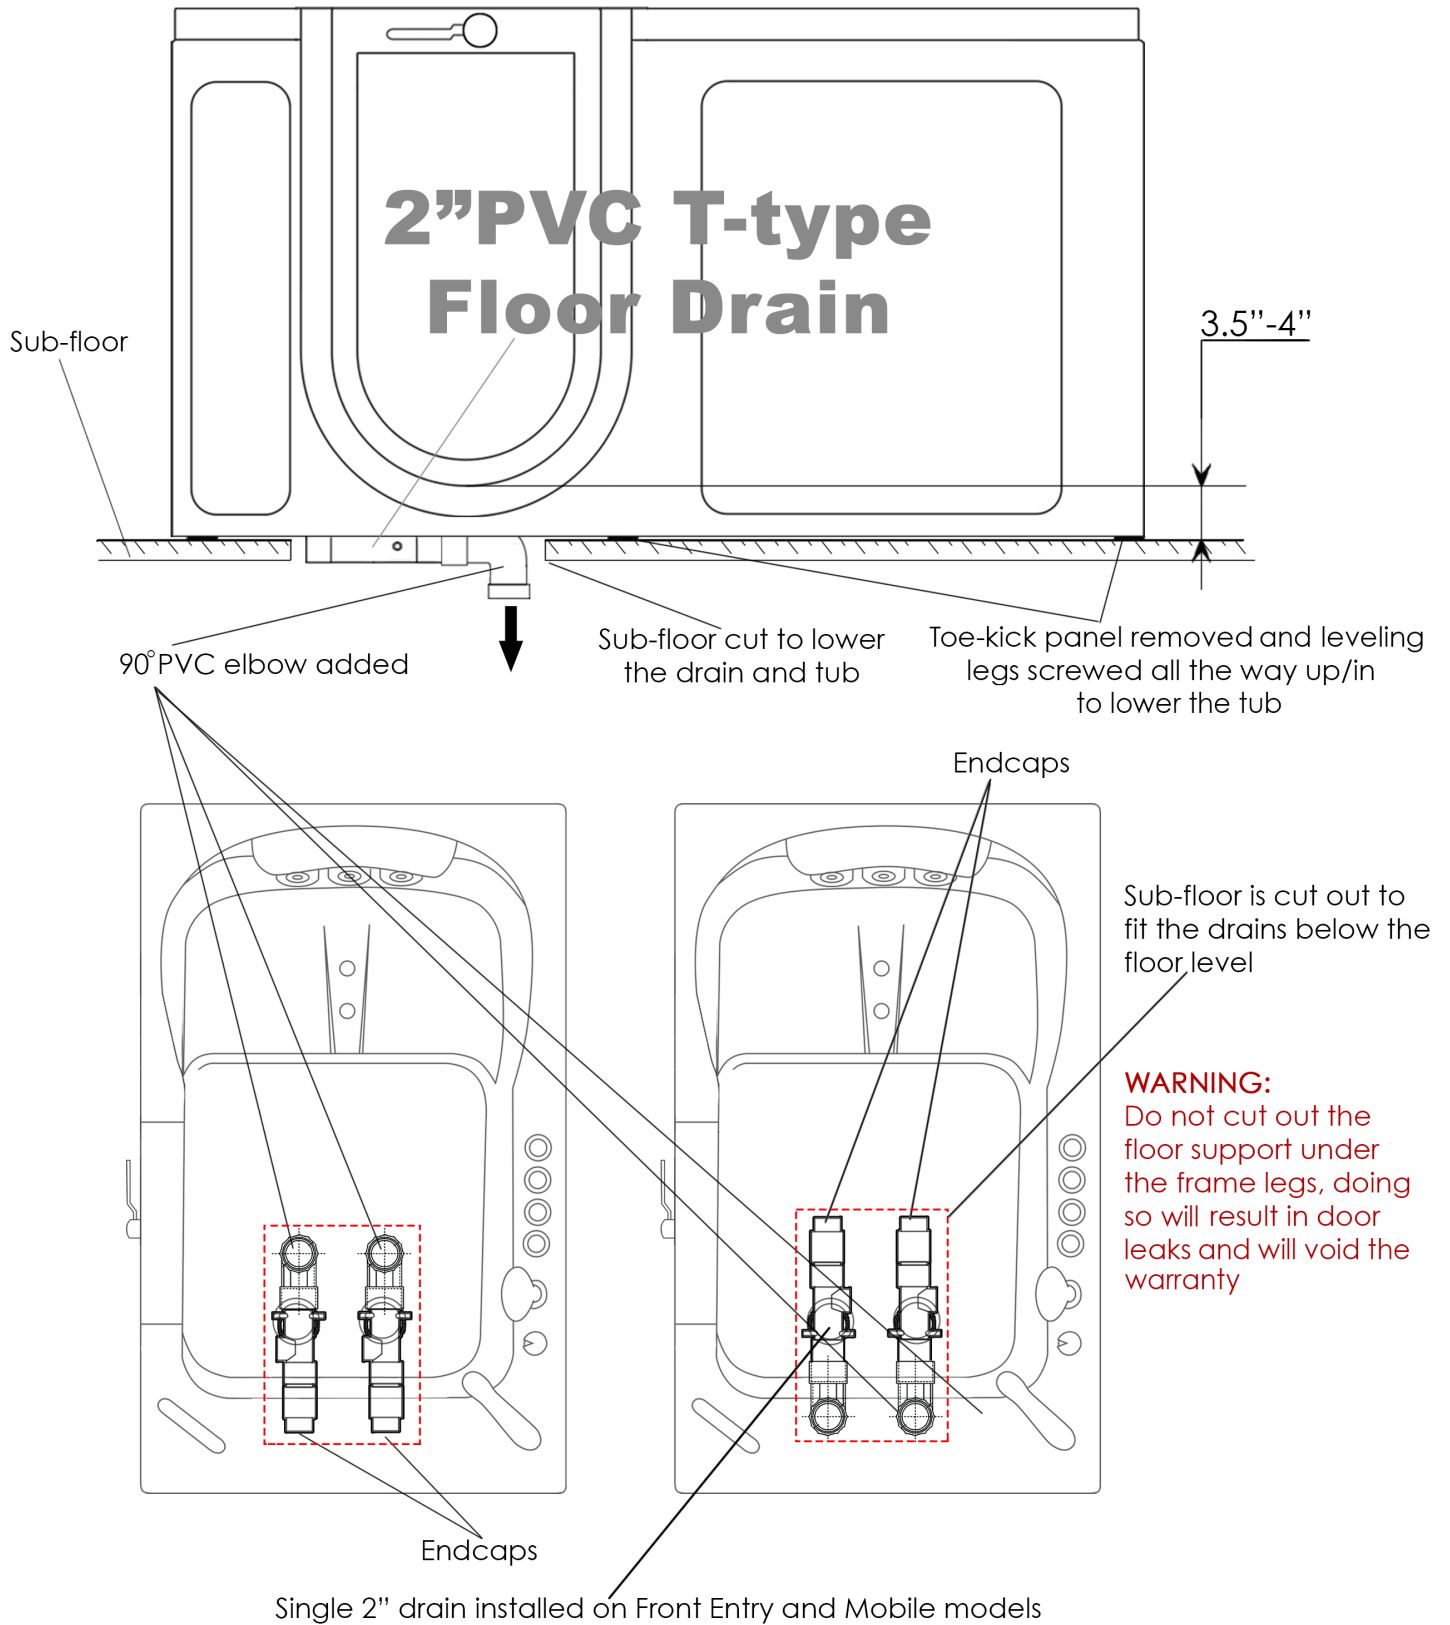

Net Weight: 205 lbs.

Water Capacity: 75 gal.

Occupied: 35-55 gal.

Drainage Time: +/- 80 sec at ideal home plumbing conditions (occupied)

Included Features

1. Acrylic Tub Shell:
 - Gloss White Finish
 - Fiberglass gelcoat reinforced
2. Stainless Steel Frame with Adjustable Leveling Legs
3. Brushed aluminum and frosted finish tempered glass door
4. Two (2) front and one (1) reversible, removable end access panel
5. Stainless steel chrome finish U-shape deck & wall mount grab bar
6. Extension panel, filler for 60" alcove installations
7. Stainless steel brushed finish towel bar

Two-Piece Fast Fill Faucet Set

- Up to 16 GPM @ 60 PSI at ideal in home plumbing conditions
- 2x 3/4" Supply lines, 5' length
- Pull out, hand held, chrome plated hand shower with 5 ft. retractable stainless steel braided hose

Ultra - Acrylic Inward Swing Door Walk In Bathtub Specifications

Ella 2" T-type Dual Port Floor Drain
Ultra comes equipped with dual (2) drains

Above the floor drain installation options

The drain positioning should be determined by a licensed plumber. The pictures above only show a few of the many possible options for drainage setup. For faster drainage all 4 ports may be connected to house drain.

Below the floor drain installation options

The drain positioning should be determined by a licensed plumber. The pictures above only show a few of the many possible options for drainage setup. For faster drainage all 4 ports may be connected to house drain.