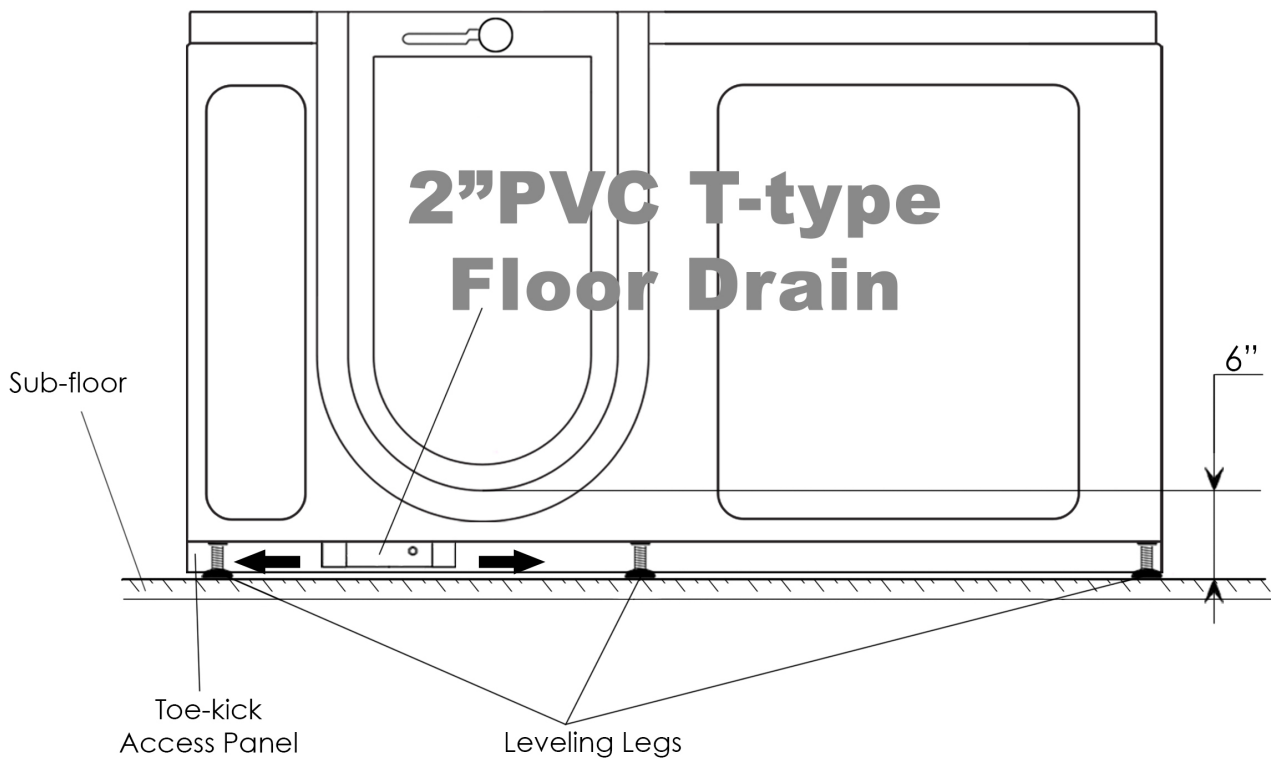

Net Weight: 205 lbs.

Water Capacity: 75 gal.

Occupied: 35-55 gal.

Drainage Time: +/- 80 sec at ideal home plumbing conditions (occupied)

Included Features

1. Acrylic Tub Shell:
 - Gloss White Finish
 - Fiberglass gelcoat reinforced
2. Stainless Steel Frame with Adjustable Leveling Legs
3. Brushed aluminum and frosted finish tempered glass door
4. Two (2) front and one (1) reversible, removable end access panel
5. Stainless steel chrome finish U-shape deck & wall mount grab bar
6. Extension panel, filler for 60" alcove installations
7. Stainless steel brushed finish towel bar

Two-Piece Fast Fill Faucet Set

- Up to 16 GPM @ 60 PSI at ideal in home plumbing conditions
- 2x 3/4" Supply lines, 5' length
- Pull out, hand held, chrome plated hand shower with 5 ft. retractable stainless steel braided hose

Ultra - Acrylic Inward Swing Door Walk In Bathtub Specifications

Ella 2" T-type Dual Port Floor Drain
Ultra comes equipped with dual (2) drains

Above the floor drain installation options

The drain positioning should be determined by a licensed plumber. The pictures above only show a few of the many possible options for drainage setup. For faster drainage all 4 ports may be connected to house drain.

Below the floor drain installation options

The drain positioning should be determined by a licensed plumber. The pictures above only show a few of the many possible options for drainage setup. For faster drainage all 4 ports may be connected to house drain.