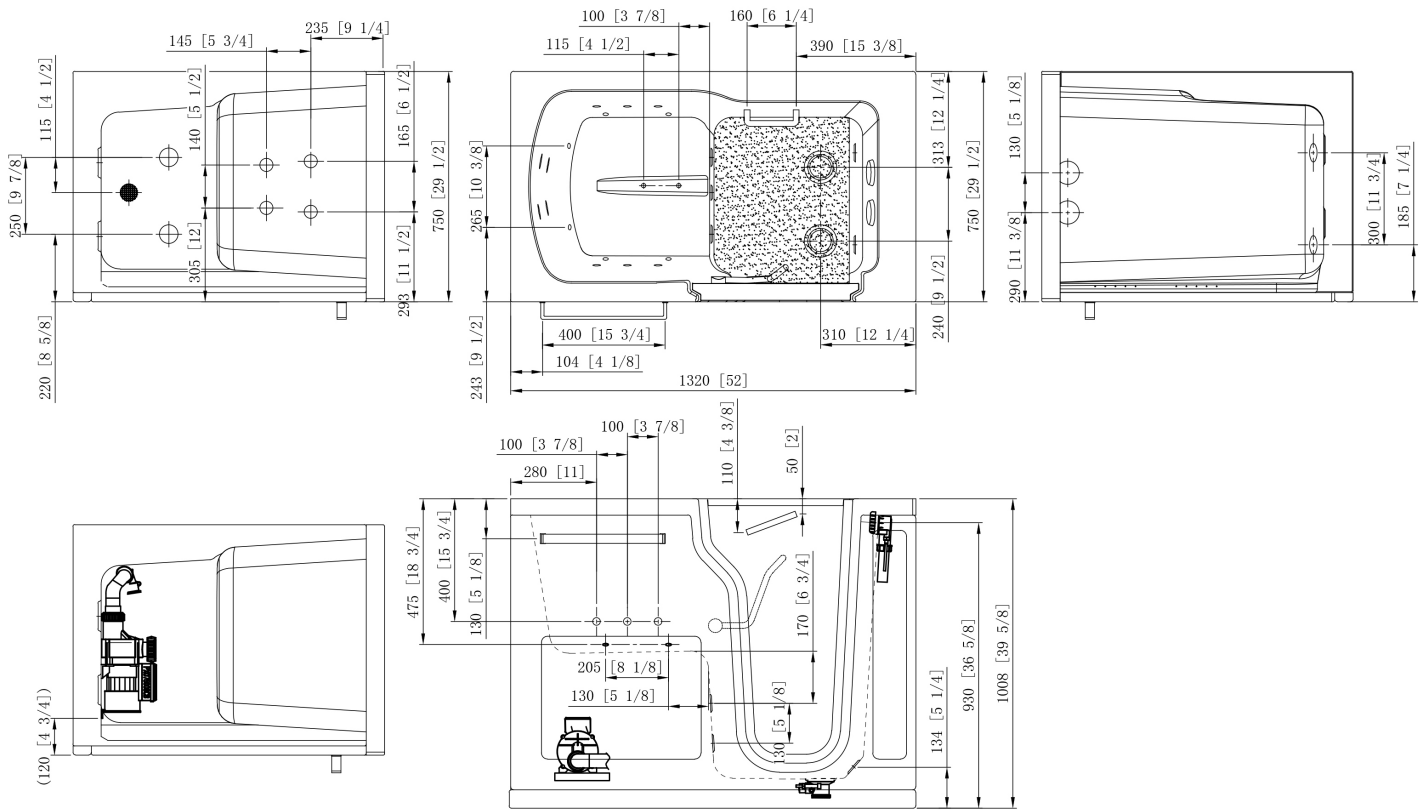

Net Weight: 205 lbs.

Water Capacity: 75 gal.

Occupied: 35-55 gal.

Drainage Time: +/- 80 sec at ideal home plumbing conditions (occupied)

Included Features

1. Acrylic Tub Shell:
 - Gloss White Finish
 - Fiberglass gelcoat reinforced
2. Stainless Steel Frame with Adjustable Leveling Legs
3. Brushed aluminum and frosted finish tempered glass door
4. Two (2) front and one (1) reversible, removable end access panel
5. Stainless steel chrome finish U-shape deck & wall mount grab bar
6. Extension panel, filler for 60" alcove installations
7. Stainless steel brushed finish towel bar

Two-Piece Fast Fill Faucet Set

- Up to 16 GPM @ 60 PSI at ideal in home plumbing conditions
- 2x 3/4" Supply lines, 5' length
- Pull out, hand held, chrome plated hand shower with 5 ft. retractable stainless steel braided hose

Ultra - Acrylic Inward Swing Door Walk In Bathtub Specifications

Ella 2" T-type Dual Port Floor Drain
Ultra comes equipped with dual (2) drains

Above the floor drain installation options

The drain positioning should be determined by a licensed plumber. The pictures above only show a few of the many possible options for drainage setup. For faster drainage all 4 ports may be connected to house drain.

Below the floor drain installation options

The drain positioning should be determined by a licensed plumber. The pictures above only show a few of the many possible options for drainage setup. For faster drainage all 4 ports may be connected to house drain.