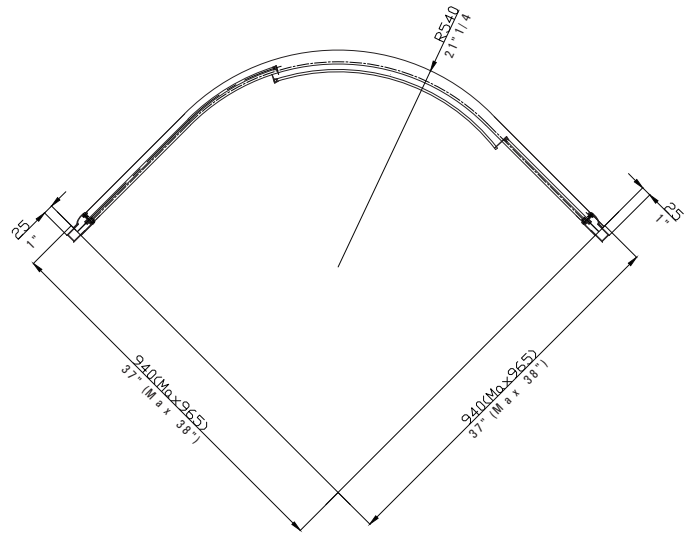

MUNICH TF92 SHOWER DOOR

37" x 38" x 70 7/8"

PRODUCT DESCRIPTION:

Contemporary style
Made for SACHA shower
Lateral sliding door
6 mm glass (1/4")
Door opening 18 1/8"
Offered in chrome/clear

24 hrs

BOX SIZE:

74" x 26" x 8"

NET WEIGHT:

110 lbs

GROSS WEIGHT

110 lbs

* Produits Neptune applies a cutting-edge protective covering, which repels water and dirt for easy cleaning and increases the lifespan of your shower doors.