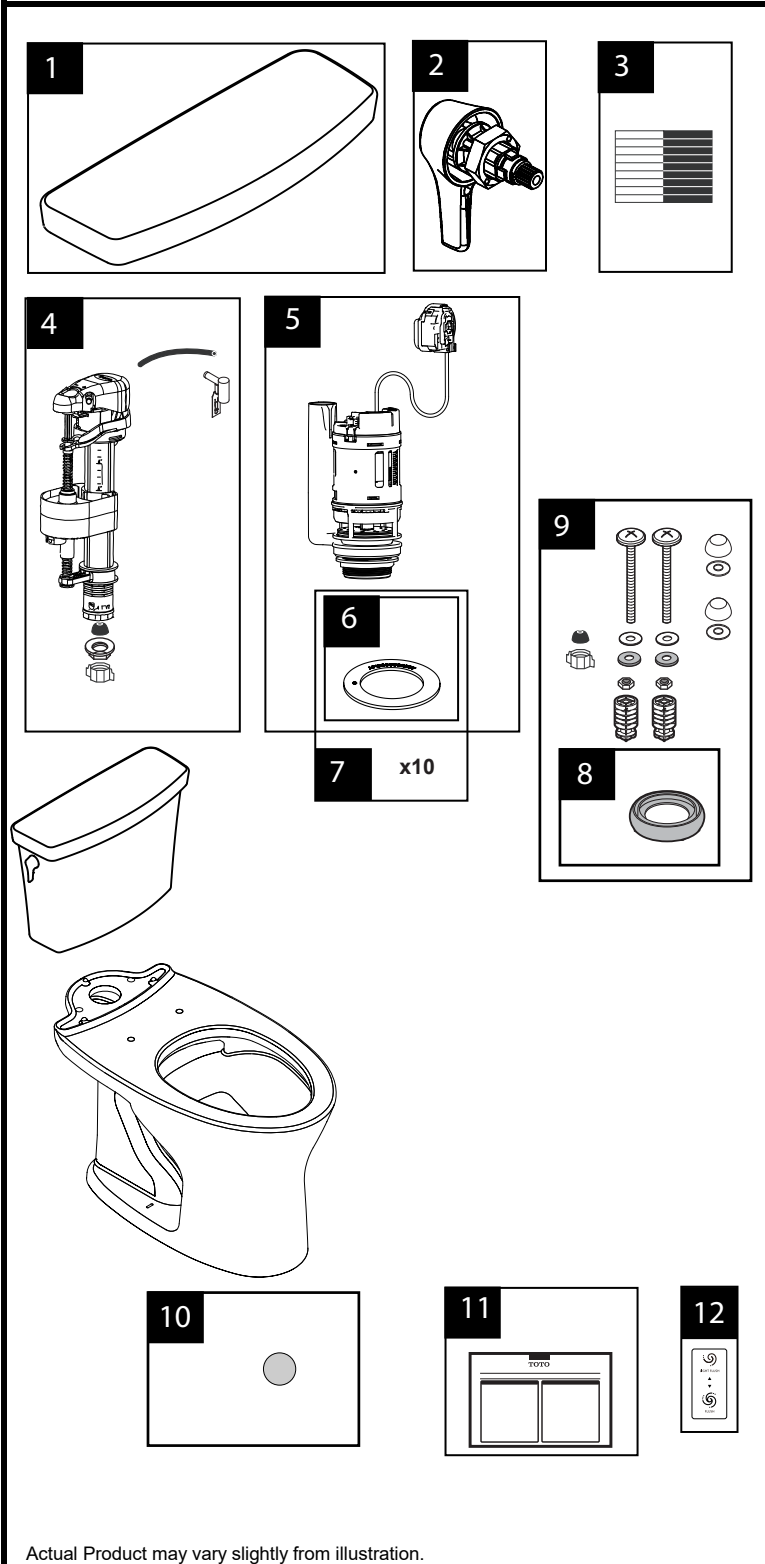

CST748CEMF(G), MS748124CEMF(G), MW7483046CEMFG(A) & MW7483056CEMFG(A)

CST748CEMFG CT746CUFG ST748EMA
 CST748CEMF CT746CUF ST748EMA
 MS748124CEMFG CT746CUFGT40 ST748EMA
 MW7483046CEMFG(A) CT746CUFGT40 ST748EMA
 MW7483056CEMFG(A) CT746CUFGT40 ST748EMA

Drake® Transitional
 1.28 & 0.8 Gpf Toilet, Elongated
 DYNAMAX TORNADO FLUSH®, Universal Height,
 (including CEFIONTECT®)

Item	Part	Description
1	TCU748CR#01	Tank Lid w/ Velcro Tape - Cotton
	TCU748CR#03	Tank Lid w/ Velcro Tape - Bone
	TCU748CR#11	Tank Lid w/ Velcro Tape - Colonial White
	TCU748CR#12	Tank Lid w/ Velcro Tape - Sedona Beige
	TCU748CR#51	Tank Lid w/ Velcro Tape - Ebony
2	THU806#CP-A	Trip Lever Handle - Chrome Plated
3	THU107	Velcro Tape
4	TSU813.07-A	Fill Valve Assembly
5	THU776-A	Flush Valve Assembly, 1.28 GPF
6	9BU112E-A	Flush Tower Seal Gasket - 1pc
7	THU744	Flush Tower Seal Gasket
8	9BU109E-A	Tank to Bowl Gasket
9	THU778#01-A	Tank to Bowl Mounting Hardware - Cotton White
	THU778#03-A	Tank to Bowl Mounting Hardware - Bone
	THU778#11-A	Tank to Bowl Mounting Hardware - Colonial White
	THU778#12-A	Tank to Bowl Mounting Hardware - Sedona Beige
	THU778#51-A	Tank to Bowl Mounting Hardware - Ebony
10	0EU147#01-A	Conceal Sticker - Cotton White
	0EU147#03-A	Conceal Sticker - Bone
	0EU147#11-A	Conceal Sticker - Colonial White
	0EU147#12-A	Conceal Sticker - Sedona Beige
	0EU147#51-A	Conceal Sticker - Ebony
11	0GU193	Installation Instruction
12	0EU148-A	Dual Flush Sticker - All colors except Ebony
	0EU148-1-A	Dual Flush Sticker - Ebony

Note:

Product Number Explanations

Two-Piece Toilet	Tank	Bowl
(CST) Gravity Type Toilet	(ST) Tank	(CT) Bowl
(MS) Toilet & Seat Combo	(748) Model	(746) Model
(MW) Toilet & WASHLET® Combo	(E) 1.28 Gpf / 0.8Gpf	(C) DYNAMAX TORNADO FLUSH®
(SS) Seat	(M) DUAL-MAX®	(G) CEFIONTECT®
(SW) WASHLET®	(A) AUTO FLUSH Compatible	(T40) WASHLET®+
(748) Model		
(C) DYNAMAX TORNADO FLUSH®		
(E) 1.28 Gpf / 0.8Gpf		
(M) DUAL-MAX®		
(G) CEFIONTECT®		