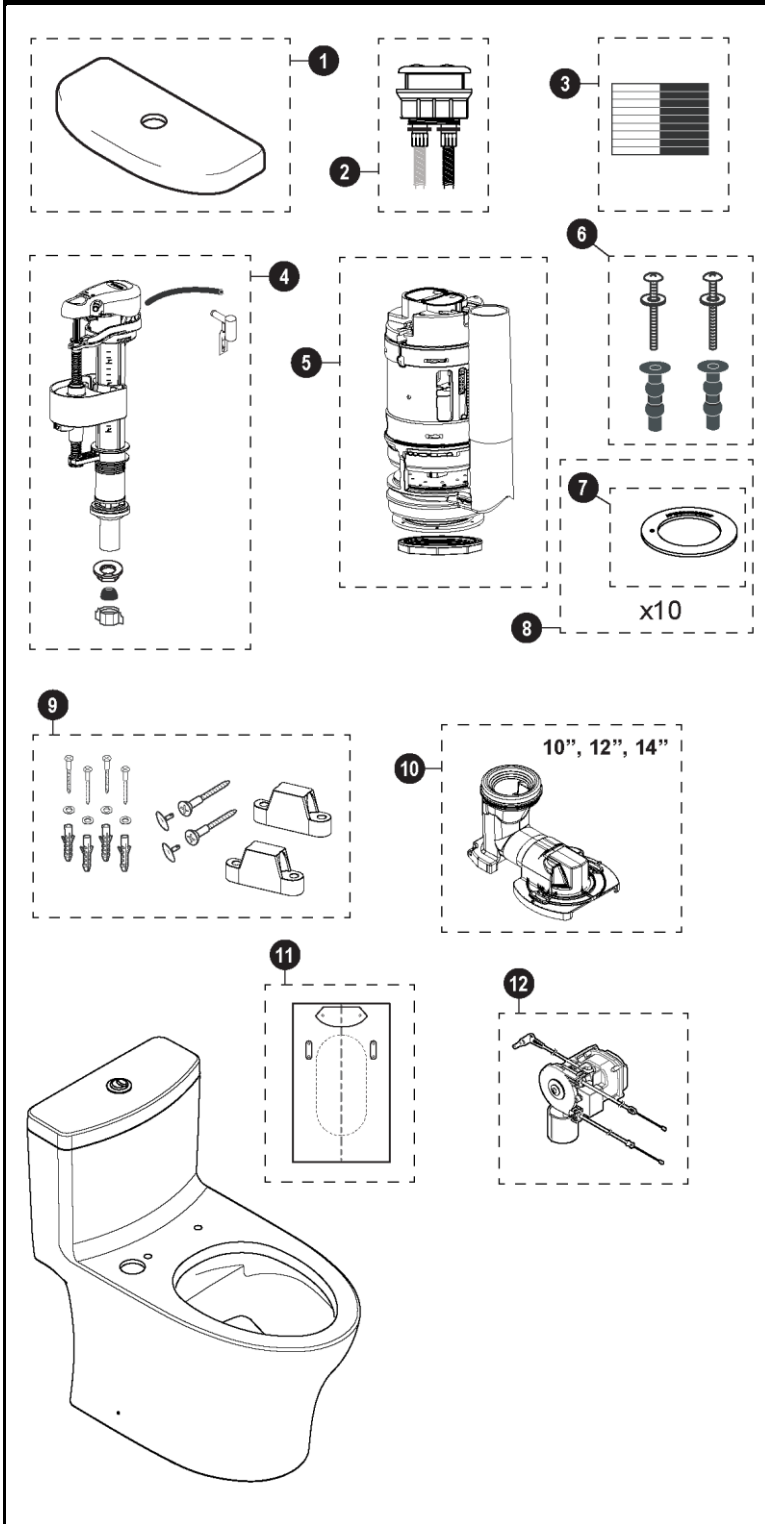

**MS646124CEMF(G), MS646234CEMFG, CST646CEMFGAT40, MW6463046CEMFG(A) &
MW6463056CEMFG(A)**

MS646124CEMF(G)
CST646CEMF(G)AT40
SS124

MS646234CEMFG
CST646CEMFGAT40
SS234

MW6463046CEMFG(A)
CST646CEMFGAT40
SW3046AT40

MW6463056CEMFG(A)
CST646CEMFGAT40
SW3056AT40

Aquia® IV WASHLET®+

**1.28 & 0.8 Gpf Toilet, Elongated, Universal Height,
DYNAMAX TORNADO FLUSH®, Unifit Rough-in,
(including CEFIONTECT® & Auto Flush)**

Item	Part	Description
1	TCU646CRE#01 TCU642CRE#03 TCU646CRE#11 TCU646CRE#12 TCU646CRE#51	Tank Lid w/ velcro tape - Cotton Tank Lid w/ velcro tape - Bone Tank Lid w/ velcro tape - Colonial White Tank Lid w/ velcro tape - Sedona Beige Tank Lid w/ velcro tape - Ebony
2	THU736#01-A THU736#BN-A THU736#CP-A THU736#PN-A	Push Button Assembly - Cotton Push Button Assembly - Brushed Nickel Push Button Assembly - Chrome Plated Push Button Assembly - Polished Nickel
3	THU107	Velcro Tape
4	TSU81.07-A	Fill Valve
5	THU740R-A	Flush Valve Assembly, 1.28gpf
6	THU651N	Seat Top Mounting Hardware
7	9BU112E-A	Flush Valve Seal Gasket - 1piece
8	THU744	Flush Valve Seal Gasket - 10pieces
9	THU742#01-A THU742#03-A THU742#12-A THU742#51-A	Toilet Mounting Hardware (for #01 & #11) Toilet Mounting Hardware Toilet Mounting Hardware Toilet Mounting Hardware
10	TSU08W.10 TSU08W.12 TSU08W.14	10" Unifit Rough-in 12" Unifit Rough-in 14" Unifit Rough-in
11	0GU181-A 0GU182-A	12" Unifit Rough-in Installation Template 10" & 14" Unifit Rough-in Installation Template
12	THU765	Auto Flush unit for Dual Flush

Note:

Product Number Explanations

One-piece Toilet

(CST) Gravity Type Toilet
(MS) Toilet & Seat combo
(MW) Toilet & Washlet combo
(646) Model

(C) DYNAMAX
TORNADO FLUSH®
(E) 1.28 gpf
(M) Dual Flush
(G) CEFIONTECT®
(T40) WASHLET®+