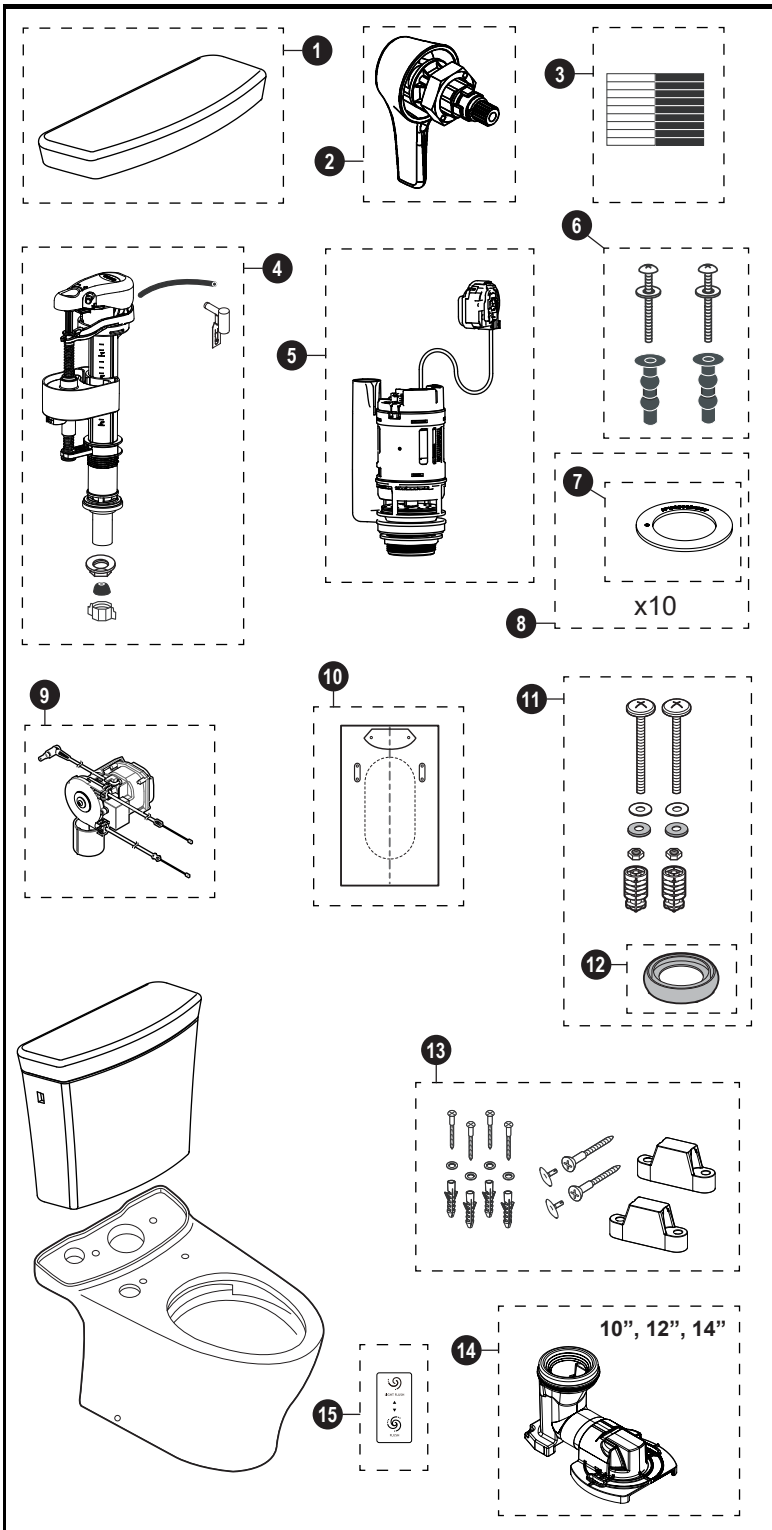

MS448124CUMFG, MW4483046CUMFG(A) & MW4483056CUMFG(A)

MS448124CUMFG MW4483046CUMFG MW4483056CUMFG
 CT446CUMFGT40 SW3046AT40 SW3056AT40
 ST448UMA
 SS124

Aquia IV® Arc 1G®
1.0 & 0.8 Gpf Toilet, Elongated, Universal Height
DYNAMAX TORNADO FLUSH®, Unifit Rough-in,
(CEFIONTECT®, Auto Flush compatible)

Item	Part	Description
1	TCU448CR#01	Tank Lid - Cotton
2	THU806#CP-A	Left Hand Trip Lever - Chrome Plated
3	THU107	Velcro Tape
4	TSU823.07-A	Fill Valve
5	THU775	Flush Valve Assembly, 1.0gpf
6	THU651N	Seat Top Mounting Hardware
7	9BU112E-A	Seal Gasket for Flush Valve (1 piece)
8	THU744	Seal Gasket for Flush Valve (10pieces)
9	THU765	Auto Flush unit for Dual Flush
10	0GU181-A	12" Unifit Rough-in Template
	0GU182-A	10" & 14" Unifit Rough-in Template
11	THU741-A	Tank to Bowl Mounting Hardware
12	9BU109E-A	Tank to Bowl Gasket
13	THU742#01-A	Toilet Mounting Hardware
14	TSU08W.10	Unifit Rough-in 10"
	TSU08W.12	Unifit Rough-in 12"
	TSU08W.14	Unifit Rough-in 14"
15	0EU148	Dual Flush Sticker

Note:

Product Number Explanations

Two-Piece Toilet	Tank	Bowl
(MS) Toilet & Seat combo	(ST) Tank	(CT) Skirted Bowl
(MW) Toilet & Washlet combo	(448) Tank Model	(446) Bowl Model
	(U) 1.0 gpf	(C) DYNAMAX
	(M) Dual Flush	TORNADO FLUSH®
	(A) Auto Flush compatible	(F) Universal Height
		(G) CEFIONTECT®
		(T40) WASHLET®+