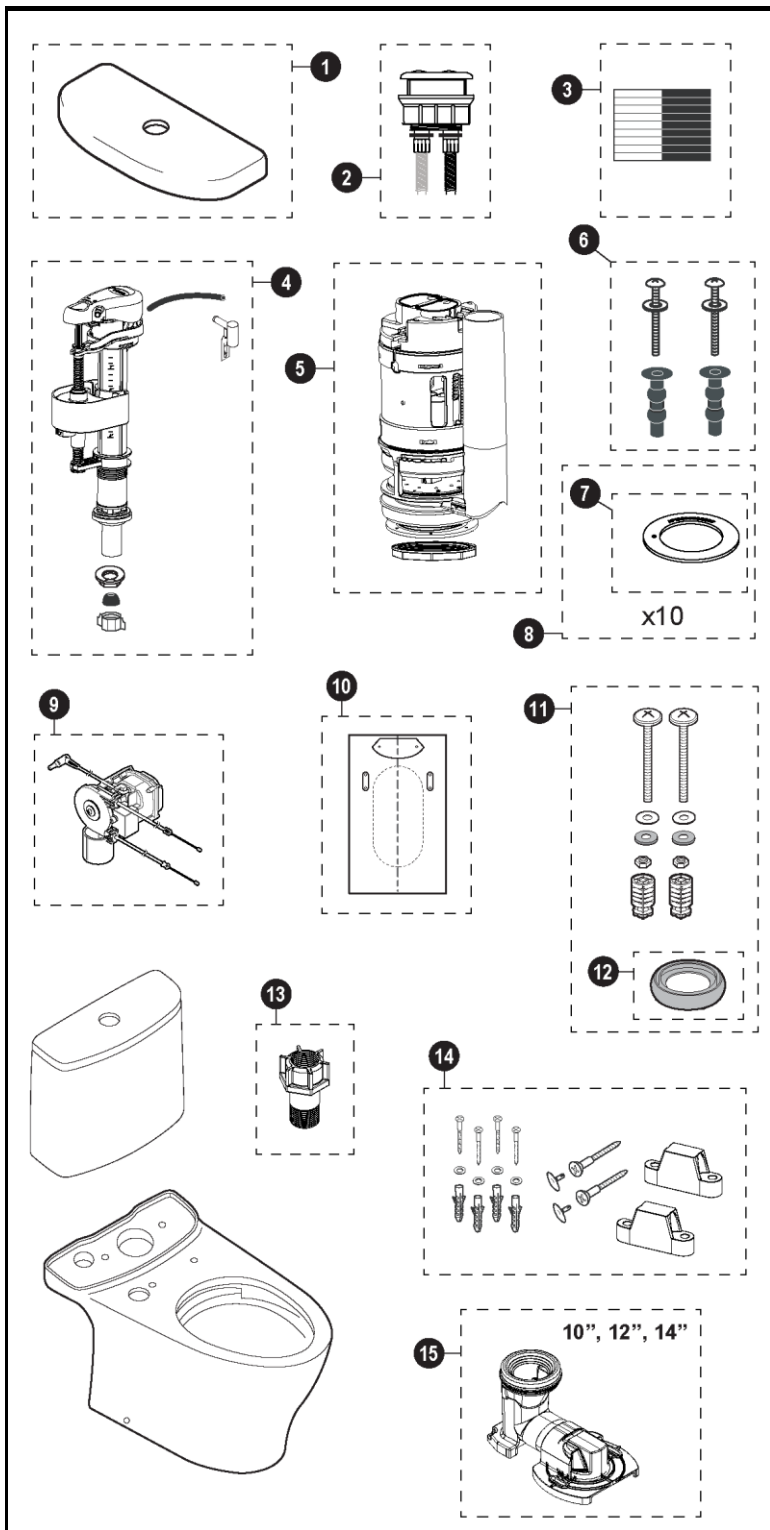

# MS446124CEM(G), MS446234CEMG, MW4463046CEMG(A) & MW4463056CEMG(A)

MS446124CEM(G)  
CT446CU(G)T40  
ST446EMA  
SS124

MS446234CEMG  
CT446CUGT40  
ST446EMA  
SS234

MW4463046CEMG(A)  
CT446CUGT40  
ST446EMA  
SW3046AT40

## Aquia® IV WASHLET®+ 1.28 & 0.8 Gpf Toilet, Elongated, Regular Height DYNAMAX TORNADO FLUSH®, Unifit Rough-In, (includes CEFIONTECT® & Auto Flush)

Item	Part	Description
1	TCU446CRE#01 TCU446CRE#03 TCU446CRE#11 TCU446CRE#12 TCU446CRE#51	Tank Lid - Cotton Tank Lid - Bone Tank Lid - Colonial White Tank Lid - Sedone Beige Tank Lid - Ebony
2	THU735#01-A THU735#BN-A THU735#CP-A THU735#PN-A	Push Button Assembly - Cotton Push Button Assembly - Brushed Nickel Push Button Assembly - Chrome Plated Push Button Assembly - Polished Nickel
3	THU107	Velcro Tape
4	TSU83.07-A	Fill Valve
5	THU738R-A	Flush Valve Assembly, 1.28gpf
6	THU651N	Seat Top Mounting Hardware
7	9BU112E-A	Seal Gasket for Flush Valve (1 piece)
8	THU744	Seal Gasket for Flush Valve (10pieces)
9	THU765	Auto Flush unit for Dual Flush
10	0GU181-A 0GU182-A	12" Unifit Rough-in Template 10" & 14" Unifit Rough-in Template
11	THU741-A	Tank to Bowl Mounting Hardware
12	9BU109E-A	Tank to Bowl Gasket
13	9AU321-A	Fill Valve extension adapter
14	THU742#01-A THU742#03-A THU742#12-A THU742#51-A	Toilet Mounting Hardware (for #01 & #11) Toilet Mounting Hardware Toilet Mounting Hardware Toilet Mounting Hardware
15	TSU08W.10 TSU08W.12 TSU08W.14	Unifit Rough-in 10" Unifit Rough-in 12" Unifit Rough-in 14"

**Tank**

(ST) Tank  
(446) Tank Model  
(E) 1.28 gpf / 4.8 Lpf  
(M) Dual Flush  
(A) Auto Flush compatible

**Bowl**

(CT) Skirted Bowl  
(446) Bowl Model  
(C) DYNAMAX TORNADO FLUSH®  
(G) CEFIONTECT®  
(T40) WASHLET®+