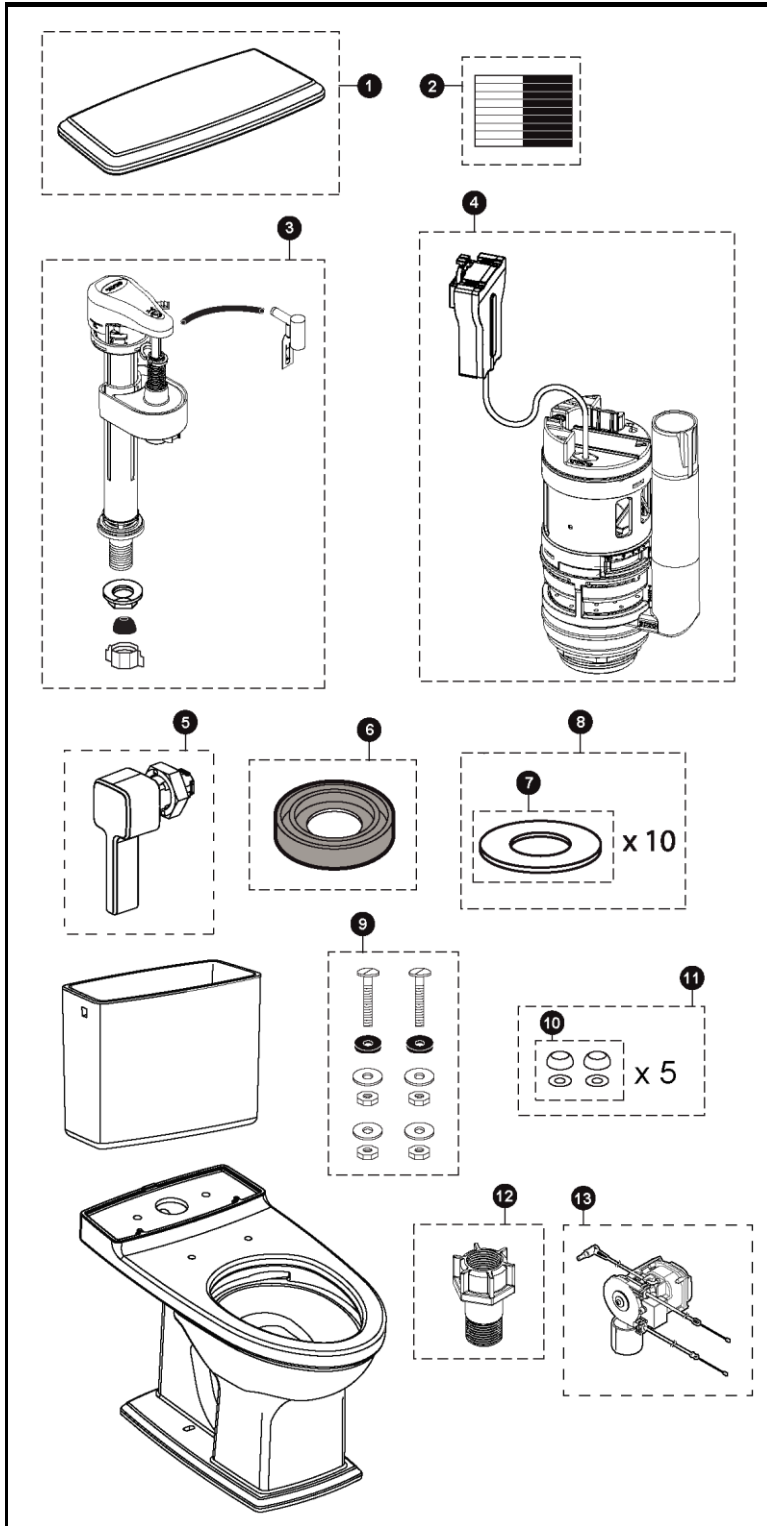

## Connelly® Washlet+® 1.28 & 0.9 Gpf Toilet, Elongated, 3D Tornado Flush®, Universal Height, CeFiONtect® (including Auto Flush)

Item	Part	Description
1	TCU494CRE#01	Tank Lid with Velcro - Cotton
	TCU494CRE#03	Tank Lid with Velcro - Bone
	TCU494CRE#11	Tank Lid with Velcro - Colonial White
	TCU494CRE#12	Tank Lid with Velcro - Sedona Beige
	TCU494CRE#51	Tank Lid with Velcro - Ebony
2	THU107	Velcro Tape
3	TSU83-A	Universal Fill Valve
4	THU779-A	Flush Valve
	THU782-A	Flush Valve for Right Hand side
5	THU416#01	Trip Lever Handle - Cotton
	THU416#BN	Trip Lever Handle - Brushed Nickel
	THU416#CP	Trip Lever Handle - Chrome Plated
	THU416#PN	Trip Lever Handle - Polished Nickel
6	9BU109E	Tank to Bowl Gasket (1 piece)
7	9BU112E-A	Seal Gasket (1 piece)
8	THU744	Seal Gasket (10 pieces)
9	TSU01D	Tank Mounting Kit
10	THU044S#01	Bolt Cap Set (for 1 toilet) - Cotton
	THU044S#03	Bolt Cap Set (for 1 toilet) - Bone
	THU044S#11	Bolt Cap Set (for 1 toilet) - Colonial White
	THU044S#12	Bolt Cap Set (for 1 toilet) - Sedona Beige
	THU044S#51	Bolt Cap Set (for 1 toilet) - Ebony
11	THU098#01	Bolt Cap Sets (for 5 toilets) - Cotton
	THU098#03	Bolt Cap Sets (for 5 toilets) - Bone
	THU098#11	Bolt Cap Sets (for 5 toilets) - Colonial White
	THU098#12	Bolt Cap Sets (for 5 toilets) - Sedona Beige
	THU098#51	Bolt Cap Sets (for 5 toilets) - Ebony
12	9AU321-A	Fill Valve extension adapter
13	THU765	Auto Flush unit for Dual flush

**Note:**

Product Number Explanations		
Two-piece Toilet	Tank	Bowl
(MS) Toilet & Seat combo	(ST) Tank	(CT) Bowl
(MW) Toilet & Washlet combo	(494) Model	(494) Model
(494) Toilet Model	(M) Dual Flush	(CE) 3D Tornado
(CE) 3D Tornado Flush®	(A) Auto Flush	Flush®
(M) Dual Flush	compatible	(F) Universal Height
(F) Universal Height	(R) Right Hand	(G) CeFiONtect®
(R) Right Hand		(T40) Washlet+
(G) CeFiONtect®		