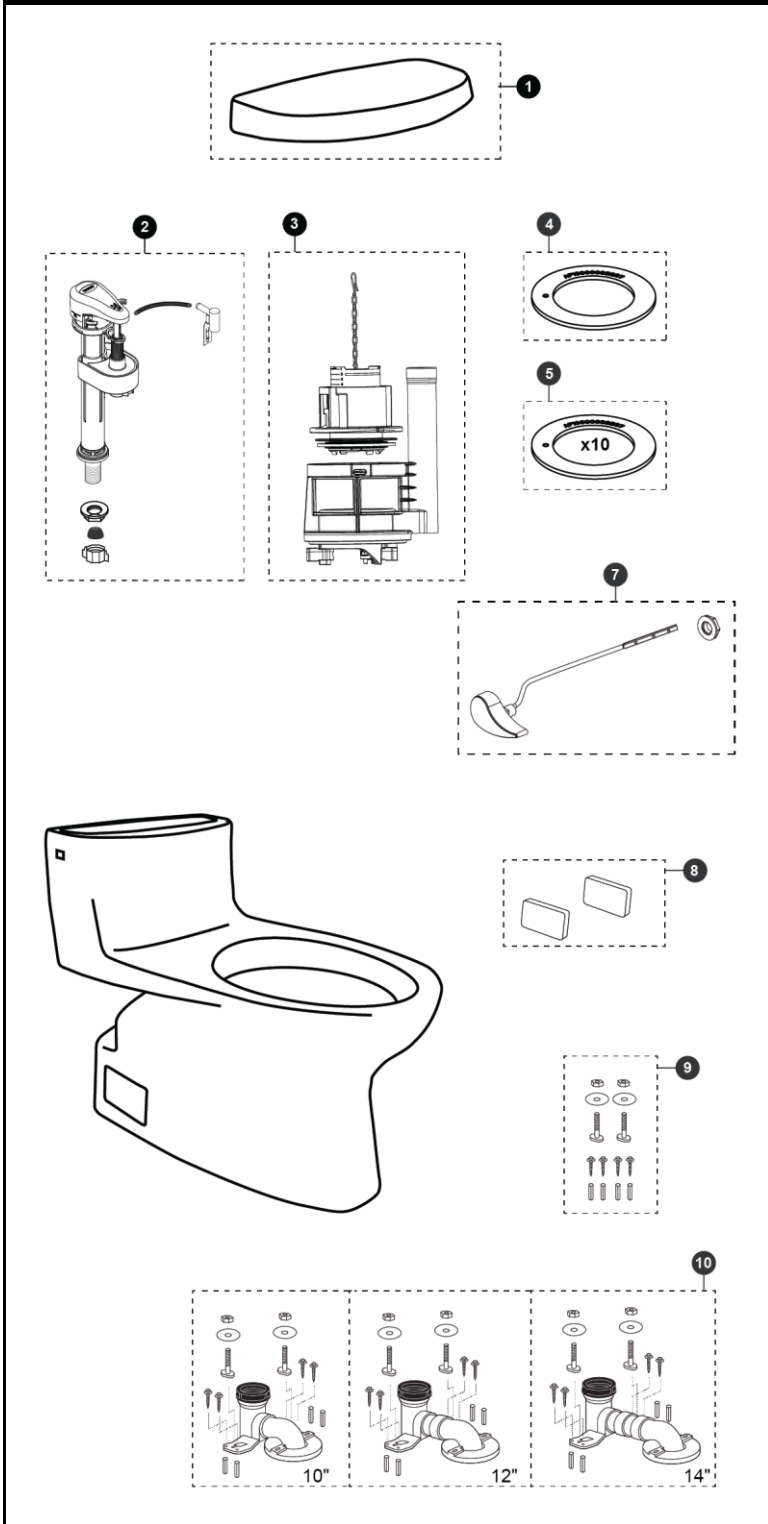

MW6443084CEFG
CST644CEFGT40
SW3084T40

**Carolina II & Carolina II Washlet+
1.28 Gpf Toilet, Elongated,
Tornado Flush, UniFit Rough-In,
(including CEFIONTECT®)**

Actual Product may vary slightly from illustration.

Item	Part	Description
1	TCU634CRE#01	Tank Lid - Cotton
	TCU634CRE#03	Tank Lid - Bone
	TCU634CRE#11	Tank Lid - Colonial White
	TCU634CRE#12	Tank Lid - Sedona Beige
	TCU634CRE#51	Tank Lid - Ebony
2	TSU83.30-A	Fill Valve
3	THU460.6D-A	Drain Valve
4	THU407	Seal Gasket (1 piece)
5	THU370	Seal Gasket (10 piece)
6	THU808#01-A	Trip Lever - Cotton
	THU808#03-A	Trip Lever - Bone
	THU808#11-A	Trip Lever - Colonial White
	THU808#12-A	Trip Lever - Sedona Beige
	THU808#51-A	Trip Lever - Ebony
	THU808#CP-A	Trip Lever - Polished Chrome
	THU808#BN-A	Trip Lever - Brushed Nickel
	THU808#PN-A	Trip Lever - Polished Nickel
7	TCU884CV#01	Side Plates w/ Velcro Tape - Cotton
	TCU884CV#03	Side Plates w/ Velcro Tape - Bone
	TCU884CV#11	Side Plates w/ Velcro Tape - Colonial White
	TCU884CV#12	Side Plates w/ Velcro Tape - Sedona Beige
	TCU884CV#51	Side Plates w/ Velcro Tape - Ebony
8	THU020	UniFit Mounting Set
9	TSU01W.10R	UniFit - 10" Rough-In
	TSU01W.12R	UniFit - 12" Rough-In
	TSU01W.14R	UniFit - 14" Rough-In

Note:

Product Number Explanations

One-Piece Toilet

(MS) Toilet & Seat combo
(MW) Toilet & Washlet combo
(CST) Toilet only
(SW) Washlet
(SS) Seat
(C) Tornado Flush™
(E) 1.28gpf / 4.8 Lpf
(F) Universal Height
(G) CEFIONTECT®

(T40) Washlet+
(644) Toilet Model
(124) Seat Model
() Washlet Model