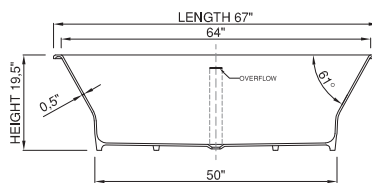

drop-in

new

Price: \$3 333.00 - 63.0"
\$3 490.00 - 67.0"
Size (l) x (w) x (h): 67.0" x 31.5" x 19.5"
Waste to floor: 1.0"
Water capacity: 71.0 GAL
Overflow: Internal overflow
Material: DADOquartz®
Finish: Matte / Polished
Also available: Charlize 63.0" x 31.5" x 19.5"

Maximum water level: 15.6"
Base dimensions: 50.0" x 22.5"
Edge width: 0.5" - 1.0"
Waste diameter: 2.0"
Weight: 132.0 LBS
Shipping information
Packing dimensions: 71.7" x 63.7" x 35.8"
Shipping mass: 749.6 LBS