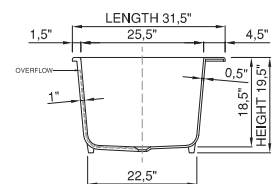

drop-in

new

Price: \$3 333.00 - 63.0"
\$3 490.00 - 67.0"
Size (l) x (w) x (h): 67.0" x 31.5" x 19.5"
Waste to floor: 1.0"
Water capacity: 71.0 GAL
Overflow: Internal overflow
Material: DADOquartz®
Finish: Matte / Polished
Also available: Charlize 63.0" x 31.5" x 19.5"

Maximum water level: 15.6"
Base dimensions: 50.0" x 22.5"
Edge width: 0.5" - 1.0"
Waste diameter: 2.0"
Weight: 132.0 LBS
Shipping information
Packing dimensions: 71.7" x 63.7" x 35.8"
Shipping mass: 749.6 LBS