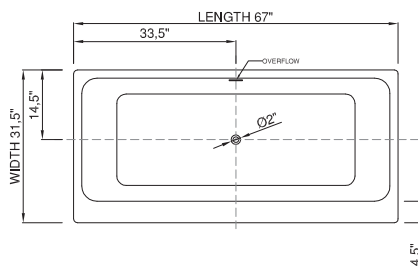

drop-in

new

Price: \$3 333.00 - 63.0"
\$3 490.00 - 67.0"
Size (l) x (w) x (h): 67.0" x 31.5" x 19.5"
Waste to floor: 1.0"
Water capacity: 71.0 GAL
Overflow: Internal overflow
Material: DADOquartz®
Finish: Matte / Polished
Also available: Charlize 63.0" x 31.5" x 19.5"

Maximum water level: 15.6"
Base dimensions: 50.0" x 22.5"
Edge width: 0.5" - 1.0"
Waste diameter: 2.0"
Weight: 132.0 LBS
Shipping information
Packing dimensions: 71.7" x 63.7" x 35.8"
Shipping mass: 749.6 LBS

For installation instructions and tap hole information refer to www.dadoquartzbathware.com