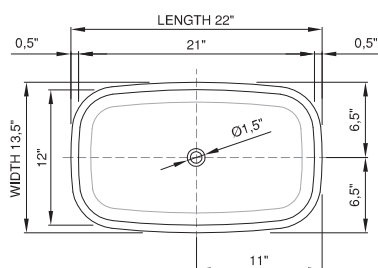

wide-edge

Price: \$890.00
 Size (l) x (w) x (h): 22.0" x 13.5" x 5.0"
 Top to waste: 4.5"
 Overflow: No overflow
 Material: DADOquartz®
 Finish: Matte / Polished

Base dimensions: 18.5" x 9.5"
 Edge width: 1.0"
 Waste diameter: 1.5"
 Weight: 22.0 LBS

Shipping information

Packing dimensions: 23.0" x 15.0" x 6.0"
 Shipping mass: 24.0 LBS