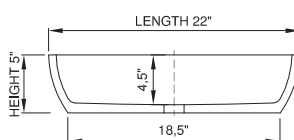

wide-edge

Price: \$890.00
 Size (l) x (w) x (h): 22.0" x 13.5" x 5.0"
 Top to waste: 4.5"
 Overflow: No overflow
 Material: DADOquartz®
 Finish: Matte / Polished

Base dimensions: 18.5" x 9.5"
 Edge width: 1.0"
 Waste diameter: 1.5"
 Weight: 22.0 LBS

Shipping information

Packing dimensions: 23.0" x 15.0" x 6.0"
 Shipping mass: 24.0 LBS