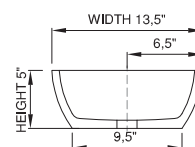

wide-edge

Price: \$890.00
 Size (l) x (w) x (h): 22.0" x 13.5" x 5.0"
 Top to waste: 4.5"
 Overflow: No overflow
 Material: DADOquartz®
 Finish: Matte / Polished

Base dimensions: 18.5" x 9.5"
 Edge width: 1.0"
 Waste diameter: 1.5"
 Weight: 22.0 LBS

Shipping information

Packing dimensions: 23.0" x 15.0" x 6.0"
 Shipping mass: 24.0 LBS