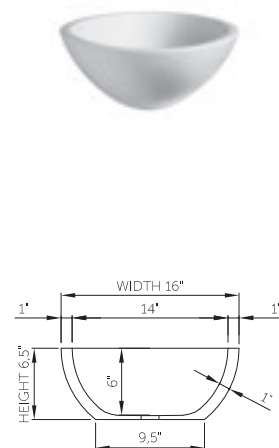

wide-edge

Price: \$990.00  
 Size (l) x (w) x (h): 22.5" x 16.0" x 6.5"  
 Top to waste: 6.0"  
 Overflow: No overflow  
 Material: DADOquartz®  
 Finish: Matte / Polished

Base dimensions: 16.0" x 9.5"  
 Edge width: 1.0"  
 Waste diameter: 1.5"  
 Weight: 33.0 LBS

#### Shipping information

Packing dimensions: 24.0" x 18.0" x 8.0"  
 Shipping mass: 44.0 LBS