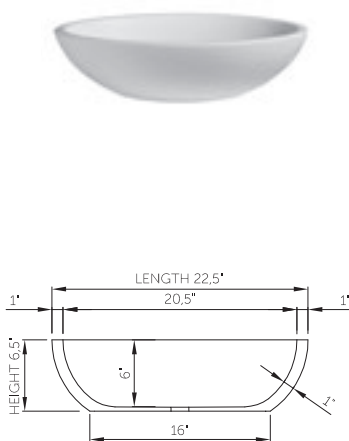

wide-edge

Price: \$990.00  
 Size (l) x (w) x (h): 22.5" x 16.0" x 6.5"  
 Top to waste: 6.0"  
 Overflow: No overflow  
 Material: DADOquartz®  
 Finish: Matte / Polished

Base dimensions: 16.0" x 9.5"  
 Edge width: 1.0"  
 Waste diameter: 1.5"  
 Weight: 33.0 LBS

#### Shipping information

Packing dimensions: 24.0" x 18.0" x 8.0"  
 Shipping mass: 44.0 LBS