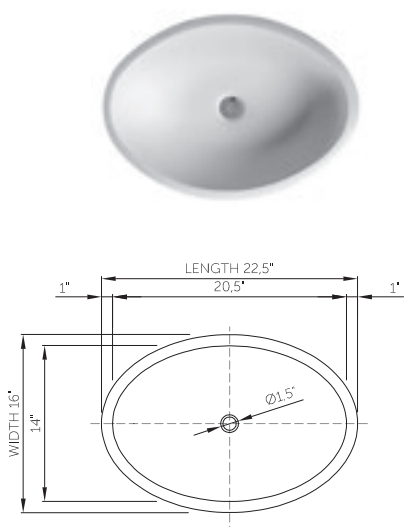

wide-edge

Price: \$990.00  
 Size (l) x (w) x (h): 22.5" x 16.0" x 6.5"  
 Top to waste: 6.0"  
 Overflow: No overflow  
 Material: DADOquartz®  
 Finish: Matte / Polished

Base dimensions: 16.0" x 9.5"  
 Edge width: 1.0"  
 Waste diameter: 1.5"  
 Weight: 33.0 LBS

#### Shipping information

Packing dimensions: 24.0" x 18.0" x 8.0"  
 Shipping mass: 44.0 LBS