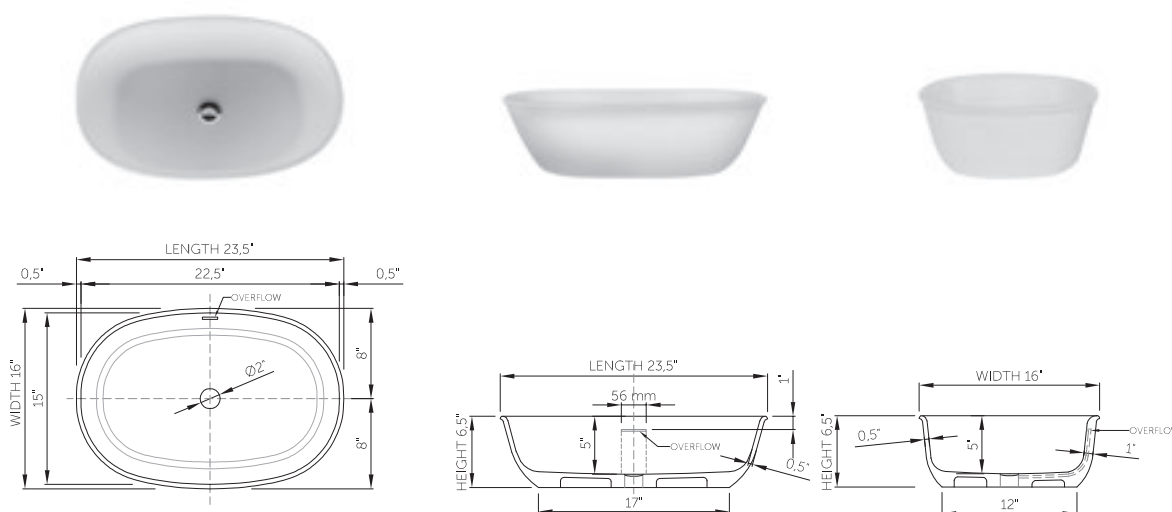

thin-edge

Price: \$890.00
 Size (l) x (w) x (h): 23.5\" x 16.0\" x 6.5\"
 Top to waste: 5.0\"
 Overflow: No overflow / Internal overflow
 Material: DADOquartz®
 Finish: Matte / Polished

Base dimensions: 17.0\" x 12.0\"
 Edge width: 1.0\"
 Waste diameter: 1.5\"
 Weight: 20.0 LBS

Shipping information

Packing dimensions: 24.0\" x 17.0\" x 8.0\"
 Shipping mass: 21.0 LBS