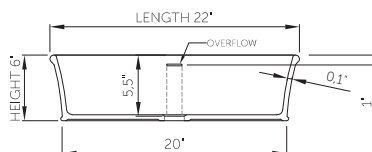

wide-edge

Price: \$890.00
 Size (l) x (w) x (h): 22.0" x 14.0" x 6.0"
 Top to waste: 5.5"
 Overflow: No overflow / Internal overflow
 Material: DADOquartz®
 Finish: Matte / Polished

Base dimensions: 20.0" x 12.0"
 Edge width: 1.0"
 Waste diameter: 1.5"
 Weight: 19.0 LBS

Shipping information

Packing dimensions: 24.0" x 18.0" x 8.0"
 Shipping mass: 21.0 LBS