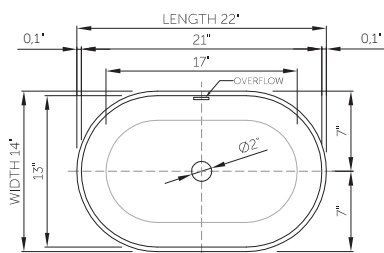

wide-edge

Price: \$890.00
 Size (l) x (w) x (h): 22.0" x 14.0" x 6.0"
 Top to waste: 5.5"
 Overflow: No overflow / Internal overflow
 Material: DADOquartz®
 Finish: Matte / Polished

Base dimensions: 20.0" x 12.0"
 Edge width: 1.0"
 Waste diameter: 1.5"
 Weight: 19.0 LBS

Shipping information

Packing dimensions: 24.0" x 18.0" x 8.0"
 Shipping mass: 21.0 LBS