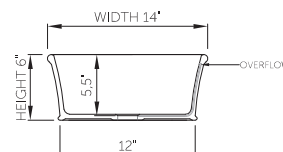

wide-edge

Price: \$890.00
 Size (l) x (w) x (h): 22.0" x 14.0" x 6.0"
 Top to waste: 5.5"
 Overflow: No overflow / Internal overflow
 Material: DADOquartz®
 Finish: Matte / Polished

Base dimensions: 20.0" x 12.0"
 Edge width: 1.0"
 Waste diameter: 1.5"
 Weight: 19.0 LBS

Shipping information

Packing dimensions: 24.0" x 18.0" x 8.0"
 Shipping mass: 21.0 LBS