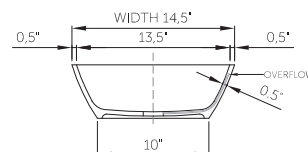

thin-edge

Price: \$690.00
 Size (l) x (w) x (h): 22.0" x 14.0" x 5.0"
 Top to waste: 4.0"
 Overflow: No overflow / Internal overflow
 Material: DADOquartz®
 Finish: Matte / Polished

Base dimensions: 20.5" x 10.0"
 Edge width: 0.5"
 Waste diameter: 1.5"
 Weight: 14.0 LBS

Shipping information

Packing dimensions: 23.0" x 13.0" x 5.0"
 Shipping mass: 15.0 LBS