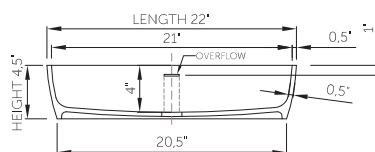

thin-edge

Price: \$690.00
 Size (l) x (w) x (h): 22.0" x 14.0" x 5.0"
 Top to waste: 4.0"
 Overflow: No overflow / Internal overflow
 Material: DADOquartz®
 Finish: Matte / Polished

Base dimensions: 20.5" x 10.0"
 Edge width: 0.5"
 Waste diameter: 1.5"
 Weight: 14.0 LBS

Shipping information

Packing dimensions: 23.0" x 13.0" x 5.0"
 Shipping mass: 15.0 LBS