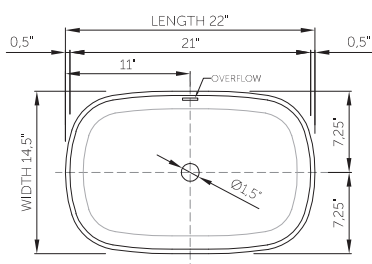

thin-edge

Price: \$690.00
 Size (l) x (w) x (h): 22.0" x 14.0" x 5.0"
 Top to waste: 4.0"
 Overflow: No overflow / Internal overflow
 Material: DADOquartz®
 Finish: Matte / Polished

Base dimensions: 20.5" x 10.0"
 Edge width: 0.5"
 Waste diameter: 1.5"
 Weight: 14.0 LBS

Shipping information

Packing dimensions: 23.0" x 13.0" x 5.0"
 Shipping mass: 15.0 LBS