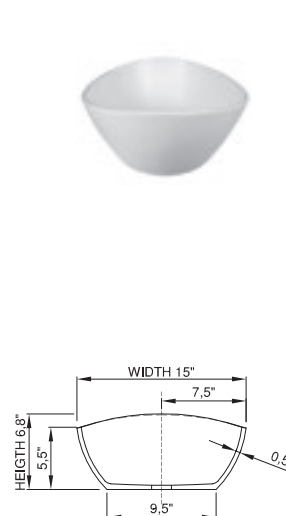

thin-edge

Price: \$890.00
 Size (l) x (w) x (h): 19.5" x 15.0" x 6.8"
 Top to waste: 5.5"
 Overflow: No overflow
 Material: DADOquartz®
 Finish: Matte / Polished

Base dimensions: 12.0" x 9.5"
 Edge width: 0.5"
 Waste diameter: 1.5"
 Weight: 13.0 LBS

Shipping information

Packing dimensions: 22.0" x 20.0" x 8.0"
 Shipping mass: 18.0 LBS