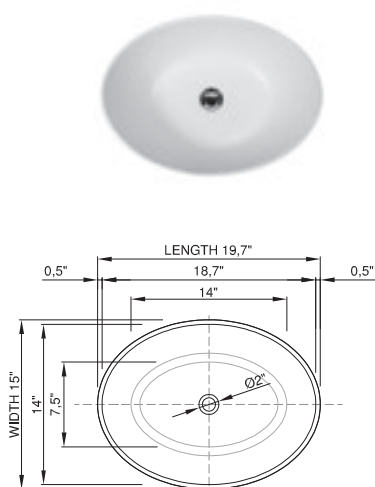

thin-edge

Price: \$890.00
 Size (l) x (w) x (h): 19.5" x 15.0" x 6.8"
 Top to waste: 5.5"
 Overflow: No overflow
 Material: DADOquartz®
 Finish: Matte / Polished

Base dimensions: 12.0" x 9.5"
 Edge width: 0.5"
 Waste diameter: 1.5"
 Weight: 13.0 LBS

Shipping information

Packing dimensions: 22.0" x 20.0" x 8.0"
 Shipping mass: 18.0 LBS