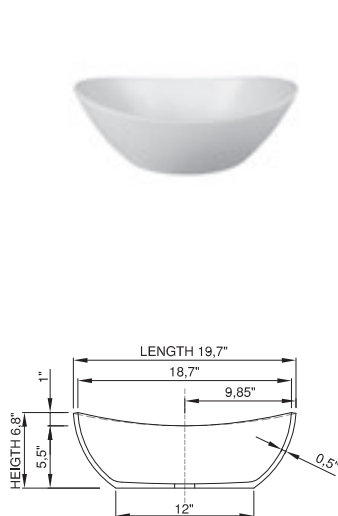

thin-edge

Price: \$890.00
 Size (l) x (w) x (h): 19.5" x 15.0" x 6.8"
 Top to waste: 5.5"
 Overflow: No overflow
 Material: DADOquartz®
 Finish: Matte / Polished

Base dimensions: 12.0" x 9.5"
 Edge width: 0.5"
 Waste diameter: 1.5"
 Weight: 13.0 LBS

Shipping information

Packing dimensions: 22.0" x 20.0" x 8.0"
 Shipping mass: 18.0 LBS