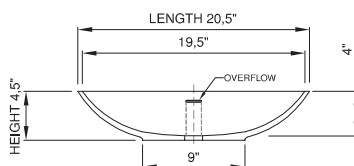

wide-edge

Price: \$990.00
 Size (l) x (w) x (h): 20.5" x 14.5" x 4.5"
 Top to waste: 3.5"
 Overflow: No overflow
 Material: DADOquartz®
 Finish: Matte / Polished

Base dimensions: 9.0" x 8.0"
 Edge width: 1.0"
 Waste diameter: 1.5"
 Weight: 11.0 LBS

Shipping information

Packing dimensions: 24.0" x 17.0" x 7.0"
 Shipping mass: 15.0 LBS