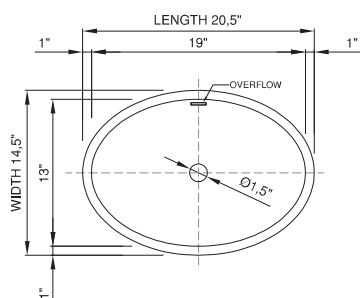

wide-edge

Price: \$990.00
 Size (l) x (w) x (h): 20.5" x 14.5" x 4.5"
 Top to waste: 3.5"
 Overflow: No overflow
 Material: DADOquartz®
 Finish: Matte / Polished

Base dimensions: 9.0" x 8.0"
 Edge width: 1.0"
 Waste diameter: 1.5"
 Weight: 11.0 LBS

Shipping information

Packing dimensions: 24.0" x 17.0" x 7.0"
 Shipping mass: 15.0 LBS