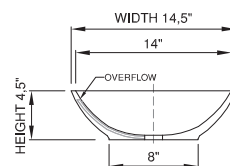

wide-edge

Price: \$990.00
 Size (l) x (w) x (h): 20.5" x 14.5" x 4.5"
 Top to waste: 3.5"
 Overflow: No overflow
 Material: DADOquartz®
 Finish: Matte / Polished

Base dimensions: 9.0" x 8.0"
 Edge width: 1.0"
 Waste diameter: 1.5"
 Weight: 11.0 LBS

Shipping information

Packing dimensions: 24.0" x 17.0" x 7.0"
 Shipping mass: 15.0 LBS