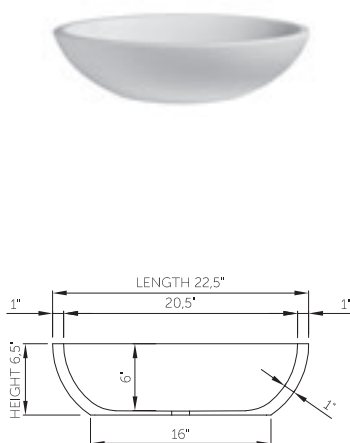

wide-edge

Price: \$990.00
 Size (l) x (w) x (h): 22.5" x 16.0" x 6.5"
 Top to waste: 6.0"
 Overflow: No overflow
 Material: DADOquartz®
 Finish: Matte / Polished

Base dimensions: 16.0" x 9.5"
 Edge width: 1.0"
 Waste diameter: 1.5"
 Weight: 33.0 LBS

Shipping information

Packing dimensions: 24.0" x 18.0" x 8.0"
 Shipping mass: 44.0 LBS