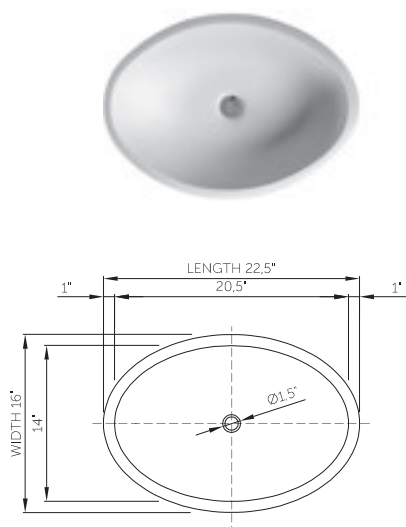

wide-edge

Price: \$990.00
 Size (l) x (w) x (h): 22.5" x 16.0" x 6.5"
 Top to waste: 6.0"
 Overflow: No overflow
 Material: DADOquartz®
 Finish: Matte / Polished

Base dimensions: 16.0" x 9.5"
 Edge width: 1.0"
 Waste diameter: 1.5"
 Weight: 33.0 LBS

Shipping information

Packing dimensions: 24.0" x 18.0" x 8.0"
 Shipping mass: 44.0 LBS