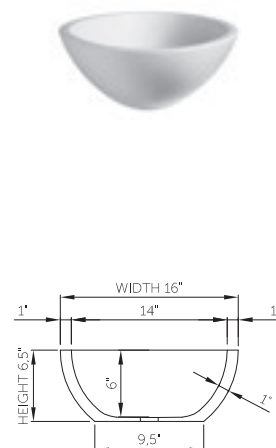

wide-edge

Price: \$990.00
 Size (l) x (w) x (h): 22.5" x 16.0" x 6.5"
 Top to waste: 6.0"
 Overflow: No overflow
 Material: DADOquartz®
 Finish: Matte / Polished

Base dimensions: 16.0" x 9.5"
 Edge width: 1.0"
 Waste diameter: 1.5"
 Weight: 33.0 LBS

Shipping information

Packing dimensions: 24.0" x 18.0" x 8.0"
 Shipping mass: 44.0 LBS