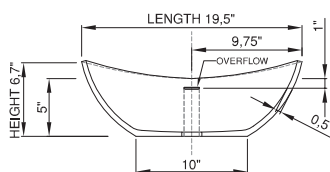

thin-edge

Price: \$690.00  
 Size (l) x (w) x (h): 19.5" x 11.0" x 6.7"  
 Top to waste: 5.5"  
 Overflow: No overflow  
 Material: DADOquartz®  
 Finish: Matte / Polished

Base dimensions: 10.0" x 5.5"  
 Edge width: 0.5"  
 Waste diameter: 1.5"  
 Weight: 9.0 LBS  
**Shipping information**  
 Packing dimensions: 21.0" x 20.0" x 7.0"  
 Shipping mass: 13.0 LBS