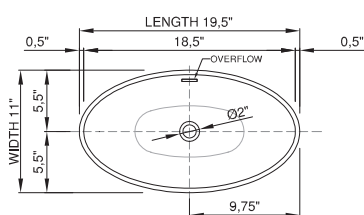

thin-edge

Price: \$690.00  
 Size (l) x (w) x (h): 19.5" x 11.0" x 6.7"  
 Top to waste: 5.5"  
 Overflow: No overflow  
 Material: DADOquartz®  
 Finish: Matte / Polished

Base dimensions: 10.0" x 5.5"  
 Edge width: 0.5"  
 Waste diameter: 1.5"  
 Weight: 9.0 LBS  
**Shipping information**  
 Packing dimensions: 21.0" x 20.0" x 7.0"  
 Shipping mass: 13.0 LBS