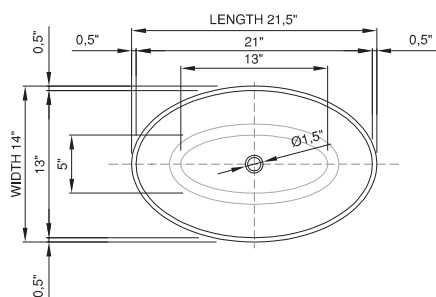

thin-edge

Price: \$890.00  
 Size (l) x (w) x (h): 21.5" x 14.0" x 5.0"  
 Top to waste: 4.5"  
 Overflow: No overflow  
 Material: DADOquartz®  
 Finish: Matte / Polished

Base dimensions: 13.0" x 5.0"  
 Edge width: 0.5"  
 Waste diameter: 1.5"  
 Weight: 22.0 LBS

### Shipping information

Packing dimensions: 24.0" x 18.0" x 8.0"  
 Shipping mass: 27.0 LBS