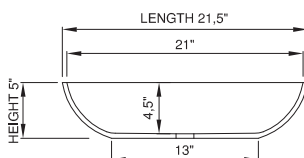

thin-edge

Price: \$890.00  
 Size (l) x (w) x (h): 21.5" x 14.0" x 5.0"  
 Top to waste: 4.5"  
 Overflow: No overflow  
 Material: DADOquartz®  
 Finish: Matte / Polished

Base dimensions: 13.0" x 5.0"  
 Edge width: 0.5"  
 Waste diameter: 1.5"  
 Weight: 22.0 LBS

### Shipping information

Packing dimensions: 24.0" x 18.0" x 8.0"  
 Shipping mass: 27.0 LBS