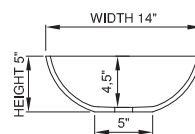

thin-edge

Price: \$890.00  
 Size (l) x (w) x (h): 21.5" x 14.0" x 5.0"  
 Top to waste: 4.5"  
 Overflow: No overflow  
 Material: DADOquartz®  
 Finish: Matte / Polished

Base dimensions: 13.0" x 5.0"  
 Edge width: 0.5"  
 Waste diameter: 1.5"  
 Weight: 22.0 LBS

### Shipping information

Packing dimensions: 24.0" x 18.0" x 8.0"  
 Shipping mass: 27.0 LBS