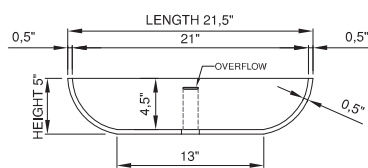

thin-edge

new

Price: \$890.00  
 Size (l) x (w) x (h): 21.5" x 14.0" x 5.0"  
 Top to waste: 4.5"  
 Overflow: Internal overflow  
 Material: DADOquartz®  
 Finish: Matte / Polished

Base dimensions: 13.0" x 5.0"  
 Edge width: 0.5"  
 Waste diameter: 1.5"  
 Weight: 22.0 LBS

### Shipping information

Packing dimensions: 23.6" x 15.8" x 5.5"  
 Shipping mass: 35.0 LBS