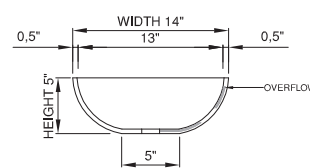

thin-edge

new

Price: \$890.00  
 Size (l) x (w) x (h): 21.5" x 14.0" x 5.0"  
 Top to waste: 4.5"  
 Overflow: Internal overflow  
 Material: DADOquartz®  
 Finish: Matte / Polished

Base dimensions: 13.0" x 5.0"  
 Edge width: 0.5"  
 Waste diameter: 1.5"  
 Weight: 22.0 LBS

### Shipping information

Packing dimensions: 23.6" x 15.8" x 5.5"  
 Shipping mass: 35.0 LBS