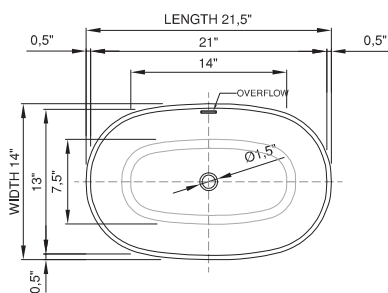

thin-edge

new

Price: \$890.00  
 Size (l) x (w) x (h): 21.5" x 14.0" x 5.0"  
 Top to waste: 4.5"  
 Overflow: Internal overflow  
 Material: DADOquartz®  
 Finish: Matte / Polished

Base dimensions: 13.0" x 5.0"  
 Edge width: 0.5"  
 Waste diameter: 1.5"  
 Weight: 22.0 LBS

### Shipping information

Packing dimensions: 23.6" x 15.8" x 5.5"  
 Shipping mass: 35.0 LBS