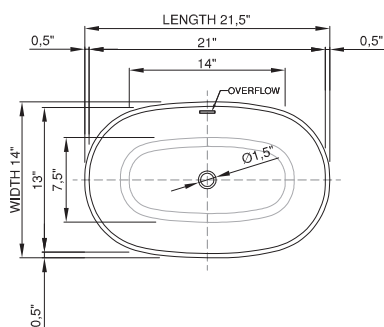

thin-edge

Price: \$690.00
 Size (l) x (w) x (h): 21.5" x 14.0" x 5.0"
 Top to waste: 4.5"
 Overflow: No overflow / Internal overflow
 Material: DADOquartz®
 Finish: Matte / Polished

Base dimensions: 13.0" x 5.0"
 Edge width: 0.5"
 Waste diameter: 1.5"
 Weight: 22.0 LBS

Shipping information

Packing dimensions: 24.0" x 16.0" x 6.0"
 Shipping mass: 24.0 LBS