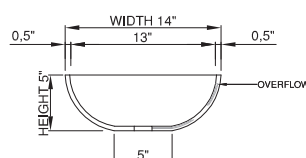

thin-edge

Price: \$690.00
 Size (l) x (w) x (h): 21.5" x 14.0" x 5.0"
 Top to waste: 4.5"
 Overflow: No overflow / Internal overflow
 Material: DADOquartz®
 Finish: Matte / Polished

Base dimensions: 13.0" x 5.0"
 Edge width: 0.5"
 Waste diameter: 1.5"
 Weight: 22.0 LBS

Shipping information

Packing dimensions: 24.0" x 16.0" x 6.0"
 Shipping mass: 24.0 LBS