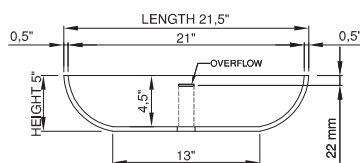

thin-edge

Price: \$690.00
 Size (l) x (w) x (h): 21.5" x 14.0" x 5.0"
 Top to waste: 4.5"
 Overflow: No overflow / Internal overflow
 Material: DADOquartz®
 Finish: Matte / Polished

Base dimensions: 13.0" x 5.0"
 Edge width: 0.5"
 Waste diameter: 1.5"
 Weight: 22.0 LBS

Shipping information

Packing dimensions: 24.0" x 16.0" x 6.0"
 Shipping mass: 24.0 LBS