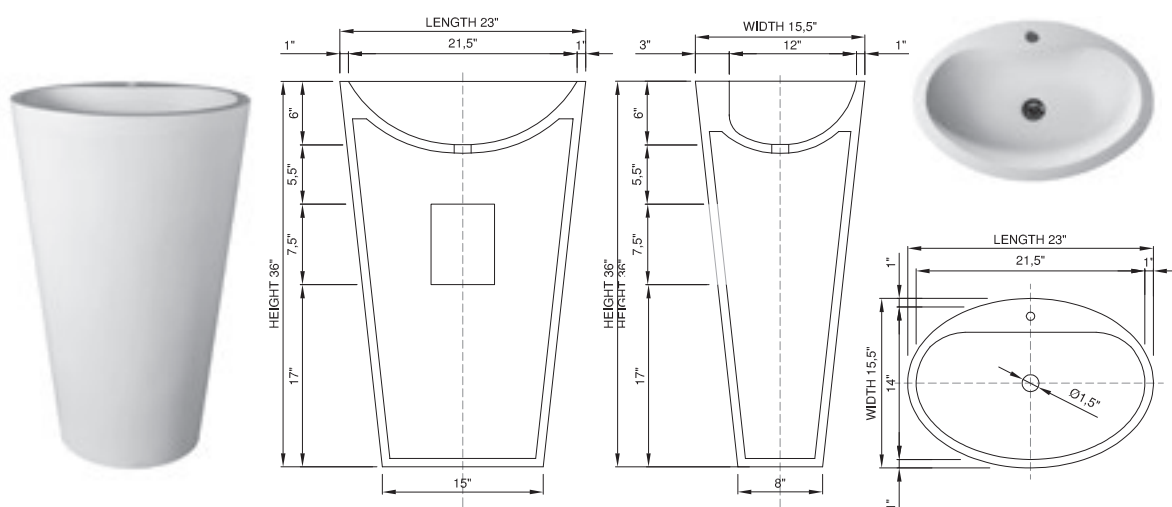

pedestal

Price: \$2 890.00
 Size (l) x (w) x (h): 23.0" x 15.5" x 36.0"
 Top to waste: 6.0"
 Overflow: No overflow - NTH / WTH
 Material: DADOquartz®
 Finish: Matte / Polished
 Plumbing access: Back & bottom - 7.5" diameter

Base dimensions: 15.0" x 8.0"
 Edge width: 1.0"
 Waste diameter: 1.5"
 Weight: 55.0 LBS
Shipping information:
 Packing dimensions: 23.0" x 23.0" x 37.0"
 Shipping mass: 66.0 LBS