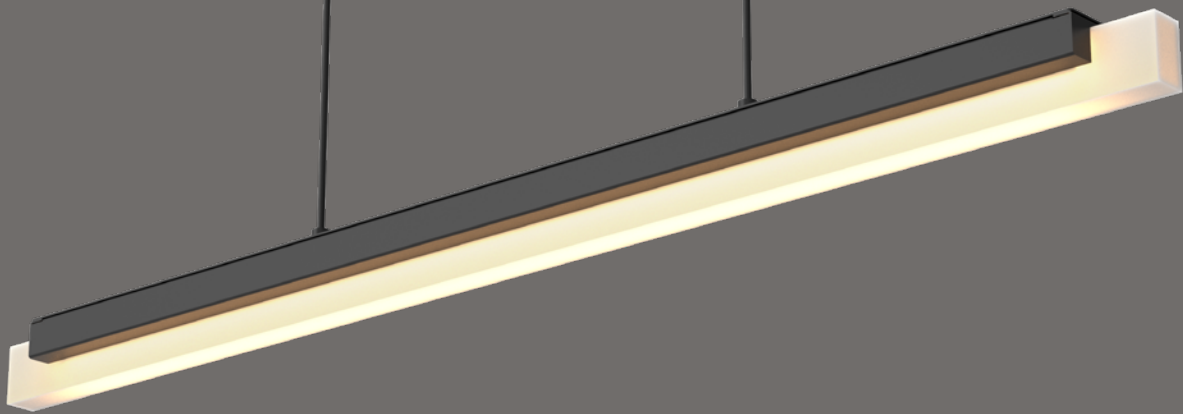

Smart linear pendant

New to the smart world? Here is our new smart linear pendant. This decorative pendant will definitely add to your family & friends gatherings or to your boardroom meetings. Controlled with the DALI Connect™ app and compatible with Google Home and Amazon Alexa this is the only missing piece to a fun and unique space.

NEW

Model	Size	Watts	Delivered lumens	LED lumens	CRI	Color °T	Voltage
SM-LPD39	39.5"	30 W	1665 lm	1830 lm	80+	RGB + 2700 K - 6500 K	120 V

Specifications

Made of extruded aluminum
Over 50,000 hours of service life
Adjustable height up to 6 feet
Full color spectrum
2700K - 6500K in pure whites
Dimmable through the Dals Connect app only
For indoor use only
Canopy mount on 4" octagonal junction box
3-year warranty

Finish

● **BK** Black

Order example

SM-LPD39

Smart linear pendant in a black finish

Download the Dals Connect app

WiFi - no hub needed
Create groups
Set schedules
Remote access
Compatible with Google Assistant and Amazon Alexa