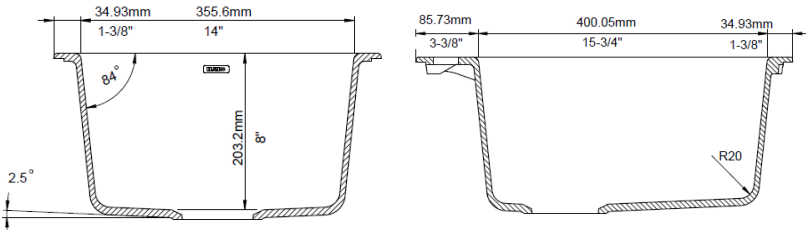

BLANCO AMERICA

800.451.5782
www.blancoamerica.com

© 2018 BLANCO AMERICA
01/18

SPEC-001