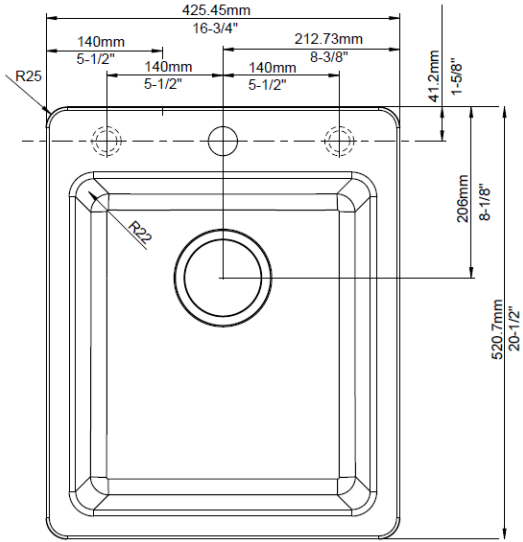

BLANCO AMERICA

800.451.5782
www.blancoamerica.com

© 2018 BLANCO AMERICA
01/18

SPEC-001