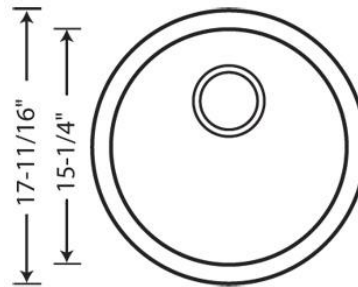

Sink Specifications

Color	SKU
White	511631
Anthracite	511632
Biscuit	513381
Metallic Gray	513382
Café	515803
Truffle	517699
Cinder	518911
Coal Black	525960

RONDO SILGRANIT

Design and Planning Tips

- Min cabinet size: 18 in
- Bowl depth: 6 5/8 in (168.0 mm)

What is included:

Sink clips
Installation instructions
Cabinet template
Limited Lifetime Warranty

Bowl Depth: 6-#"

Required outside cabinet: 18"

Cutout Size: 16-15/16"

Sink can be undermounted. Undermount template must be created by fabricator.