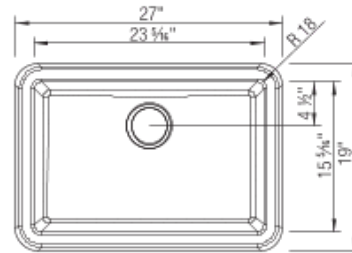

Design and Planning Tips

- Min cabinet size: 30 in
- Bowl depth: 9 1/4 in (235.0 mm)
- Apron front height: 10 in

What is included:

Installation instructions
Cabinet template
Limited Lifetime Warranty

Outside Cabinet: 30"

Bowl Depth: 9-1/4"

Front Apron Depth: 10"

Rim Thickness: 1-1/2"

Cutout Size: Custom installation. Use sink as template.

Drain hole accept 3-1/2" U.S. drain fittings

Codes/Standards: CSA B45.8-18/ IAPMO Z403-2018