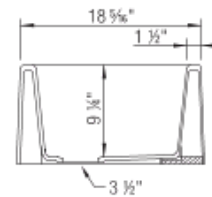

- Min cabinet size: 30 in
- Bowl depth: 9 1/4 in (235.0 mm)
- Apron front height: 10 in

What is included:

Installation instructions
Cabinet template
Limited Lifetime Warranty

Outside Cabinet: 30"

Bowl Depth: 9-1/4"

Front Apron Depth: 10"

Rim Thickness: 1-1/2"

Cutout Size: Custom installation. Use sink as template.

Drain hole accept 3-1/2" U.S. drain fittings

Codes/Standards: CSA B45.8-18/ IAPMO Z403-2018

Optional Accessories