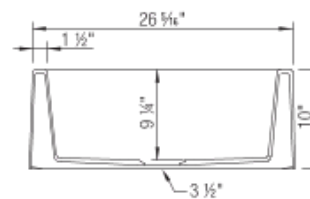

- Min cabinet size: 30 in
- Bowl depth: 9 1/4 in (235.0 mm)
- Apron front height: 10 in

What is included:

Installation instructions
Cabinet template
Limited Lifetime Warranty

Outside Cabinet: 30"

Bowl Depth: 9-1/4"

Front Apron Depth: 10"

Rim Thickness: 1-1/2"

Cutout Size: Custom installation. Use sink as template.

Drain hole accept 3-1/2" U.S. drain fittings

Codes/Standards: CSA B45.8-18/ IAPMO Z403-2018

Optional Accessories